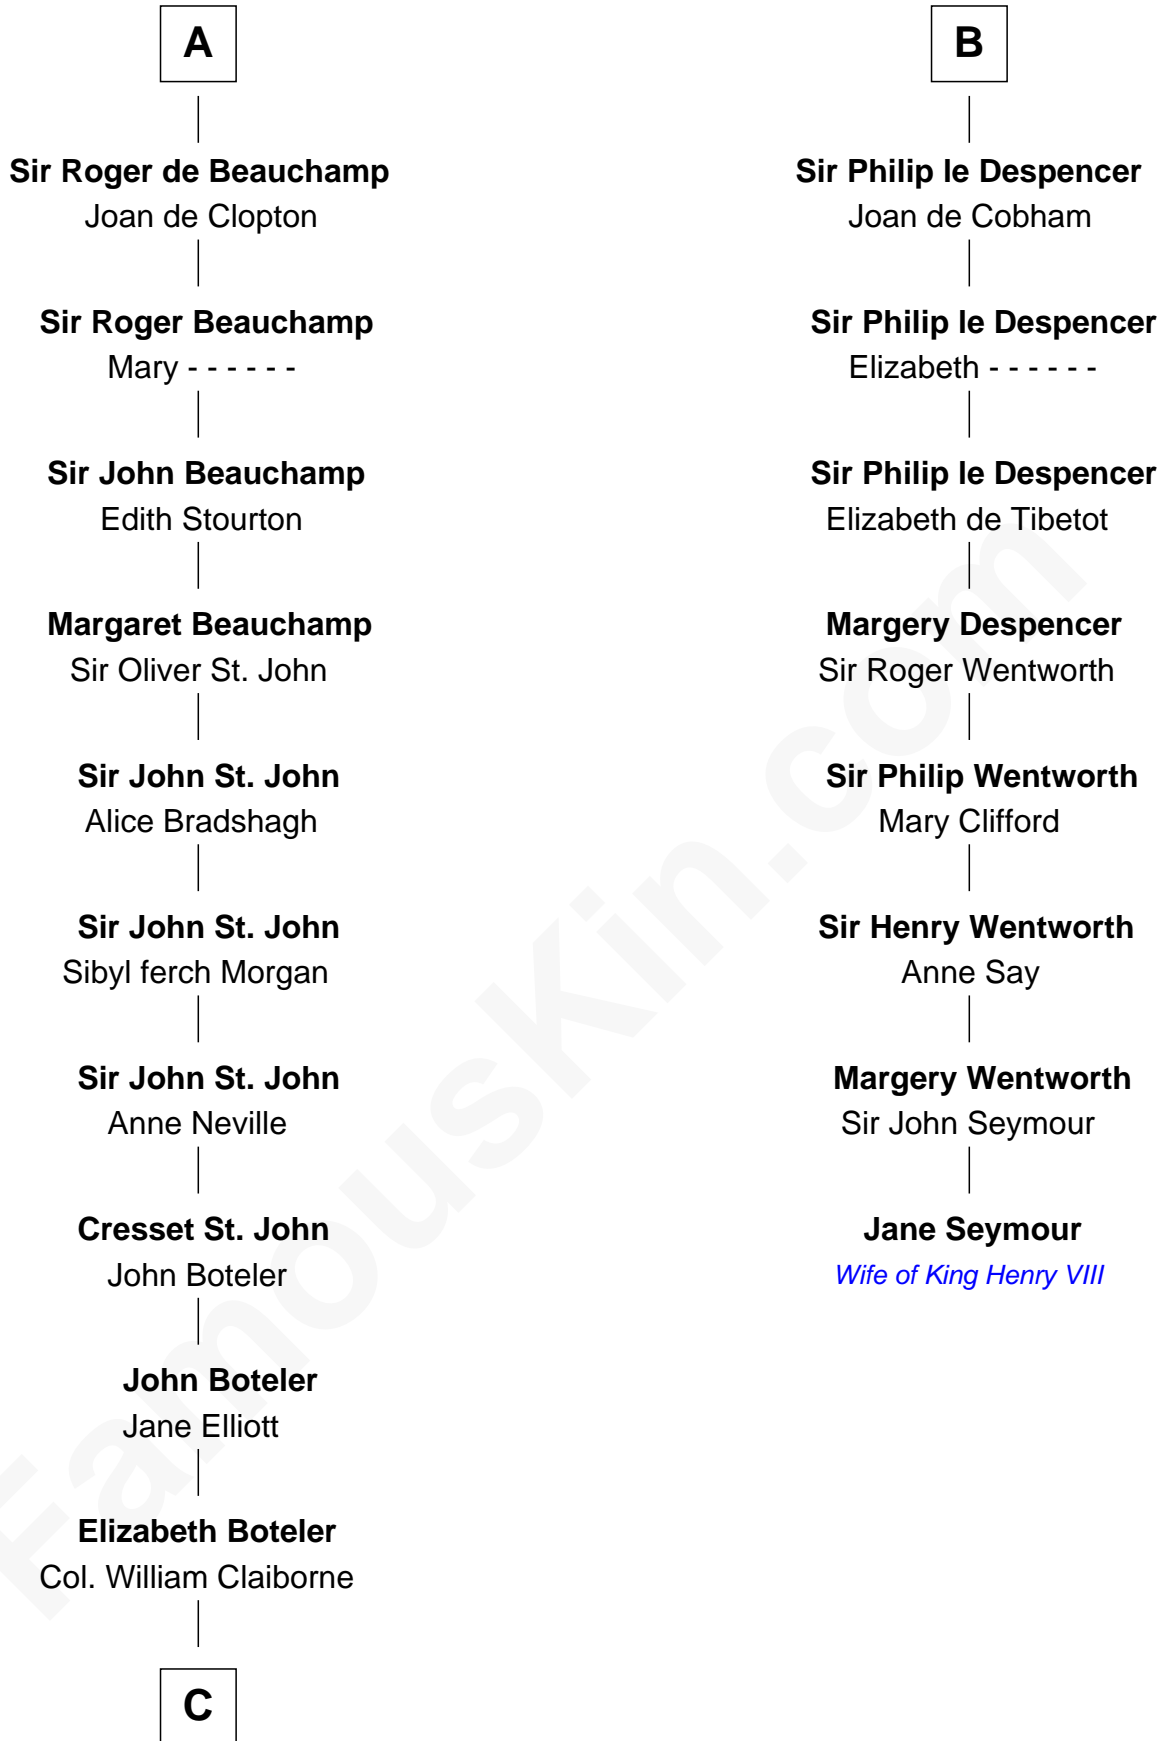

FamousKin.com
Relationship Chart of
William C. C. Claiborne
1st Governor of Louisiana

14th cousin 7 times removed of

Jane Seymour
3rd Wife of King Henry VIII

C

Thomas Claiborne

Sarah Fenn

Thomas Claiborne

Ann Fox

Nathaniel Claiborne

Jane Cole

William Claiborne

Mary Leigh

William C. C. Claiborne

1st Governor of Louisiana