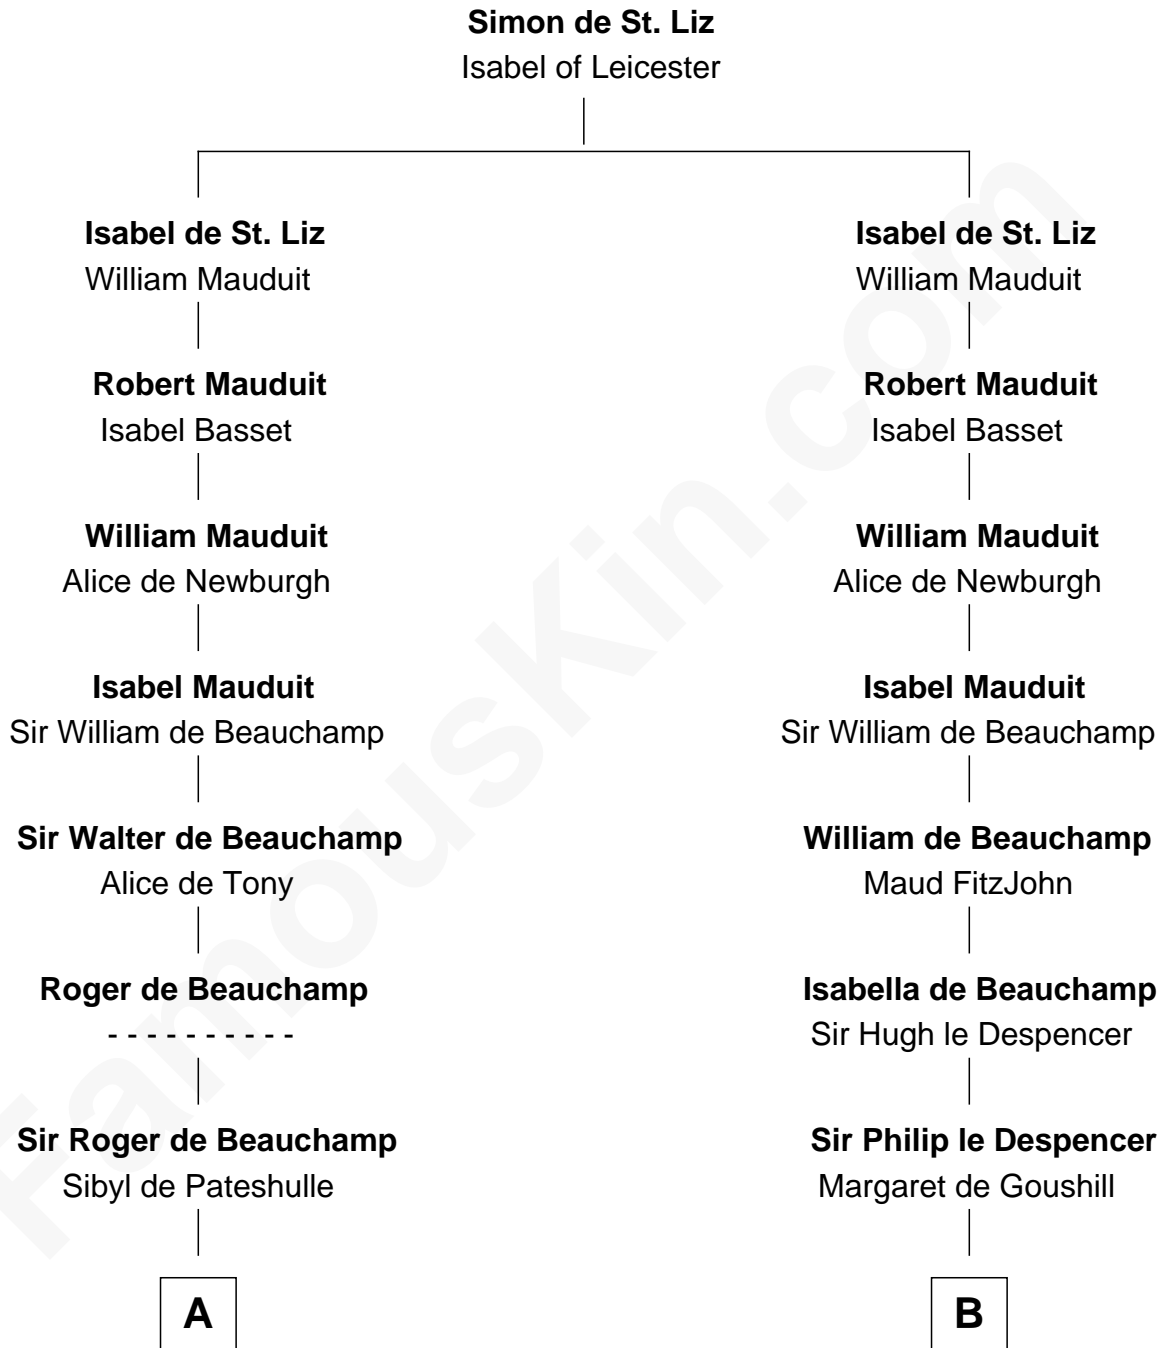

FamousKin.com
Relationship Chart of
William C. C. Claiborne
1st Governor of Louisiana

14th cousin 7 times removed of

Jane Seymour
3rd Wife of King Henry VIII

C

Thomas Claiborne

Sarah Fenn

Thomas Claiborne

Ann Fox

Nathaniel Claiborne

Jane Cole

William Claiborne

Mary Leigh

William C. C. Claiborne

1st Governor of Louisiana