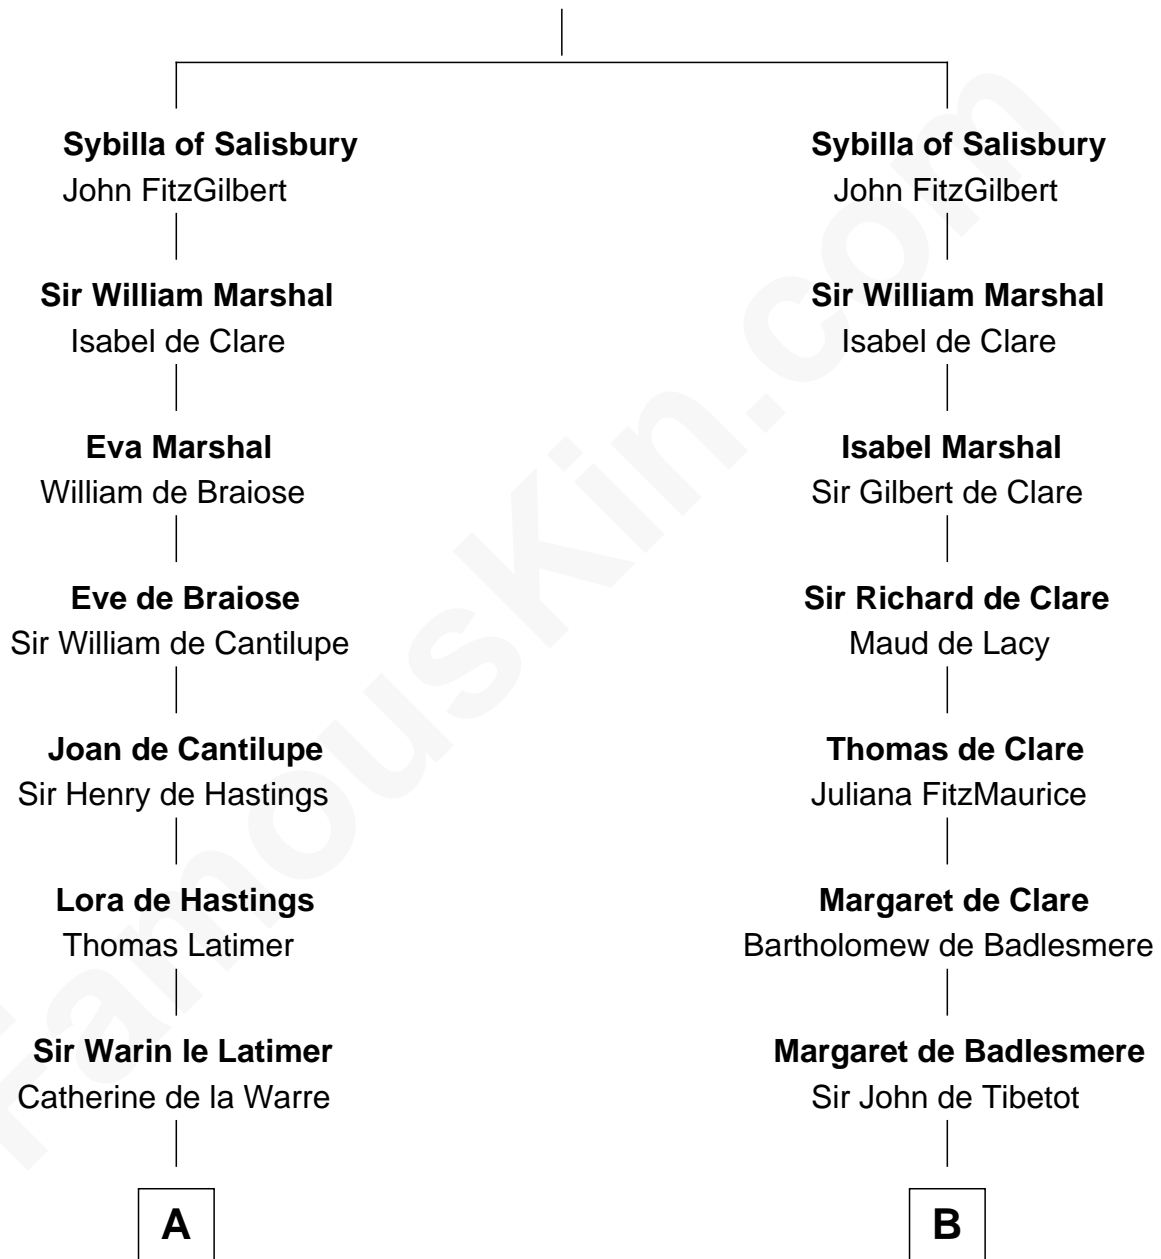

**FamousKin.com**  
**Relationship Chart of**  
**William C. C. Claiborne**  
*1st Governor of Louisiana*

**13th cousin 8 times removed of**  
**Jane Seymour**  
*3rd Wife of King Henry VIII*

**Walter of Salisbury**

**C**

Thomas Claiborne

Sarah Fenn

Thomas Claiborne

Ann Fox

Nathaniel Claiborne

Jane Cole

William Claiborne

Mary Leigh

**William C. C. Claiborne**

*1st Governor of Louisiana*

FamousKin.com