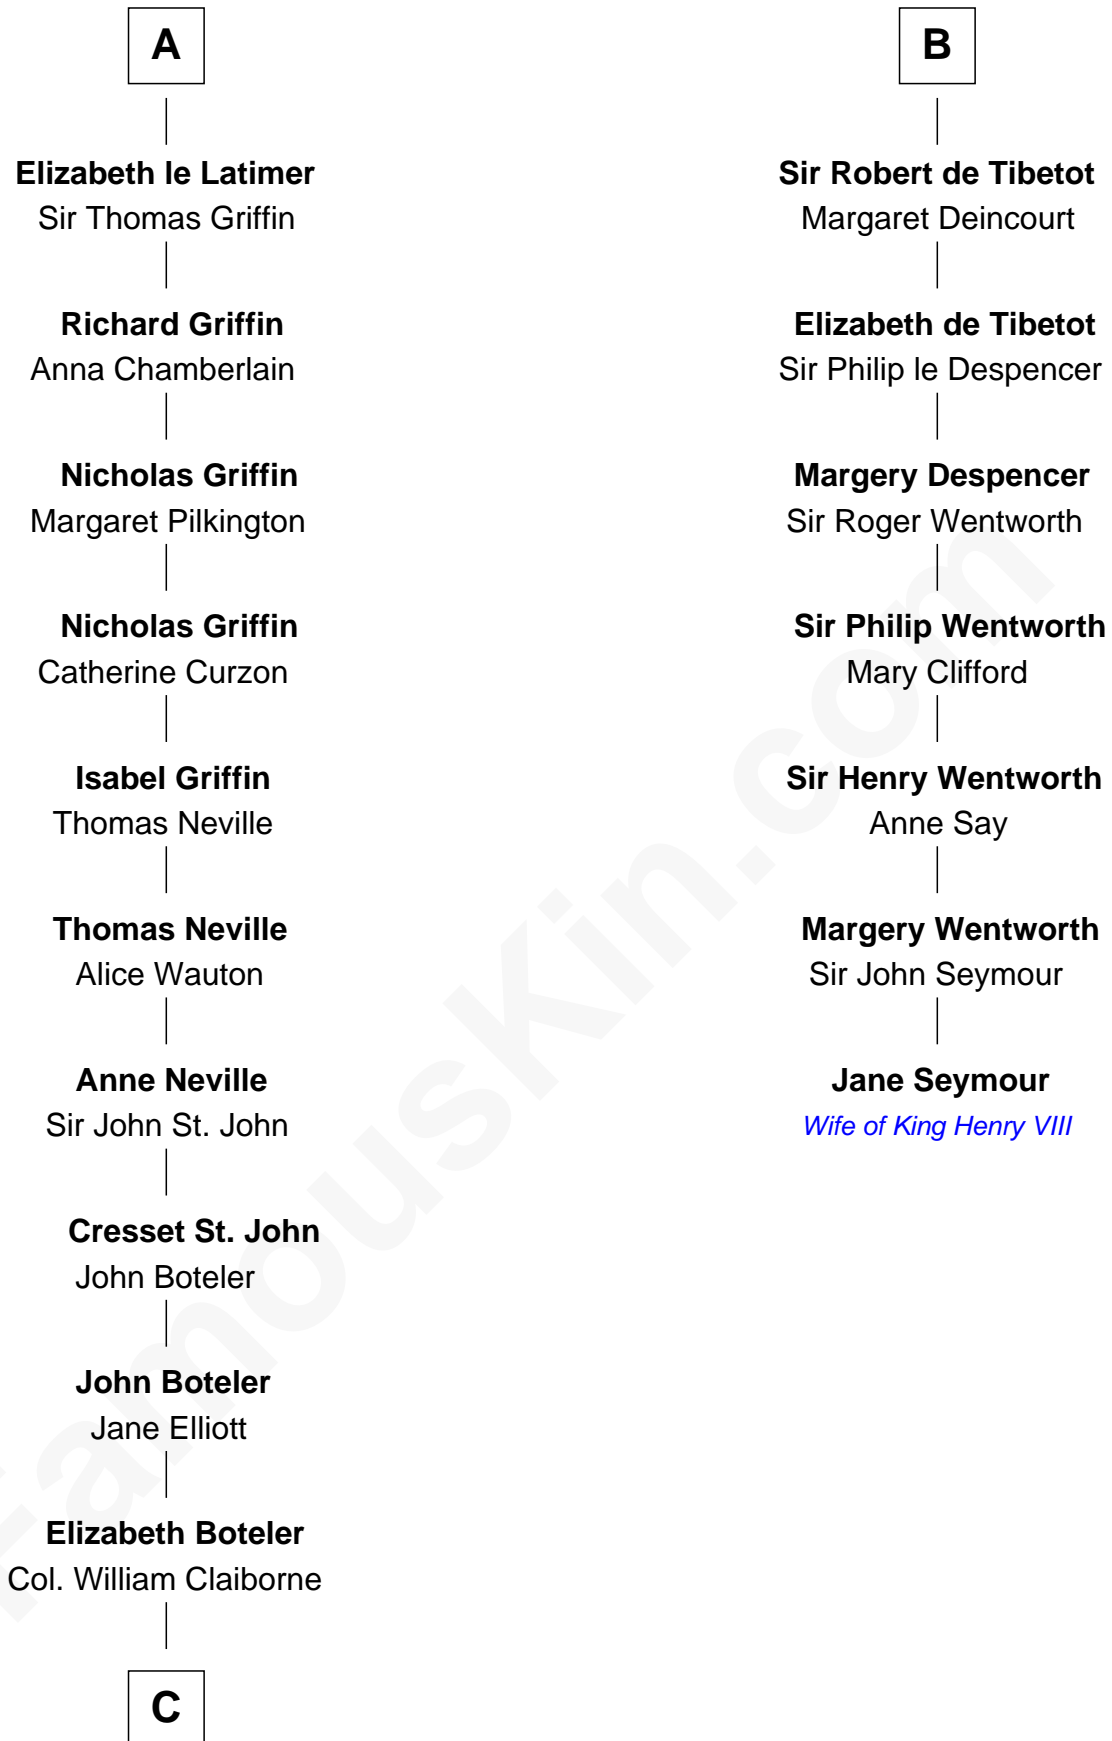

**FamousKin.com**  
**Relationship Chart of**  
**William C. C. Claiborne**  
*1st Governor of Louisiana*

**13th cousin 8 times removed of**  
**Jane Seymour**  
*3rd Wife of King Henry VIII*

**Walter of Salisbury**

**C**

Thomas Claiborne

Sarah Fenn

Thomas Claiborne

Ann Fox

Nathaniel Claiborne

Jane Cole

William Claiborne