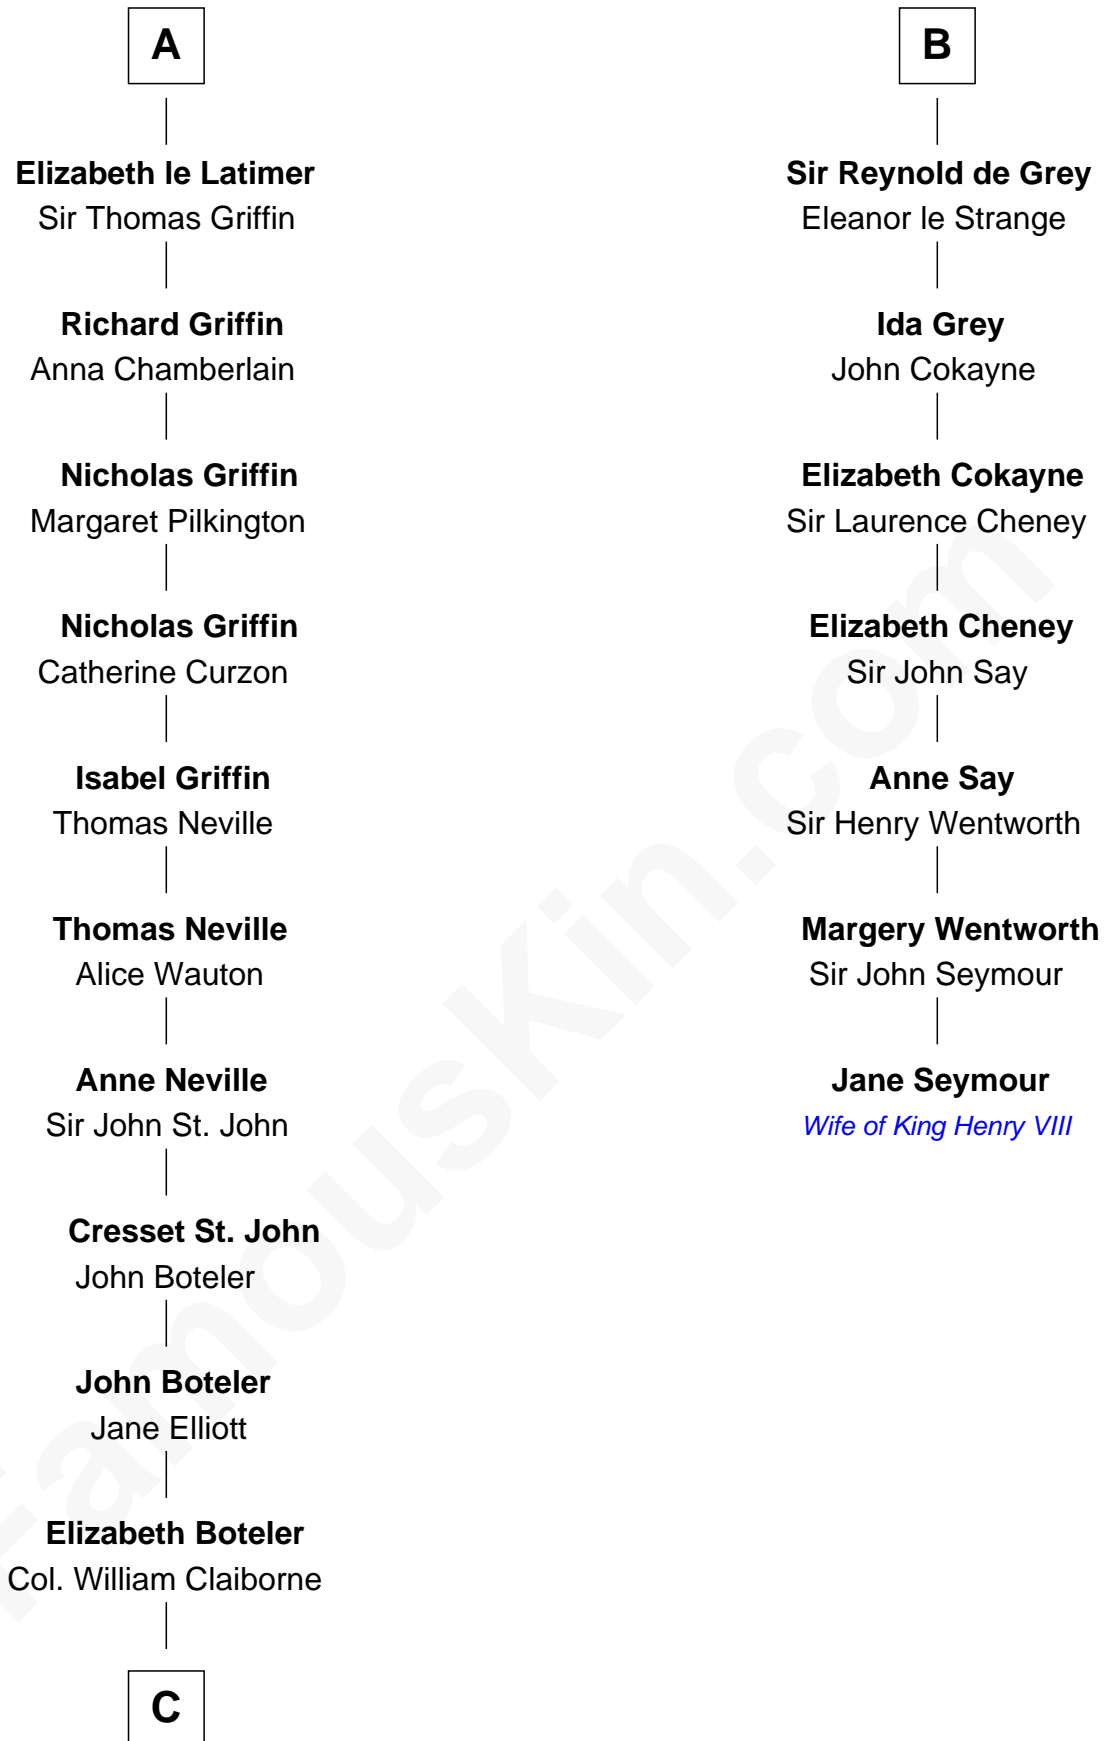

FamousKin.com
Relationship Chart of
William C. C. Claiborne
1st Governor of Louisiana

13th cousin 8 times removed of

Jane Seymour
3rd Wife of King Henry VIII

C

Thomas Claiborne

Sarah Fenn

Thomas Claiborne

Ann Fox

Nathaniel Claiborne

Jane Cole

William Claiborne

Mary Leigh

William C. C. Claiborne

1st Governor of Louisiana

FamousKin.com