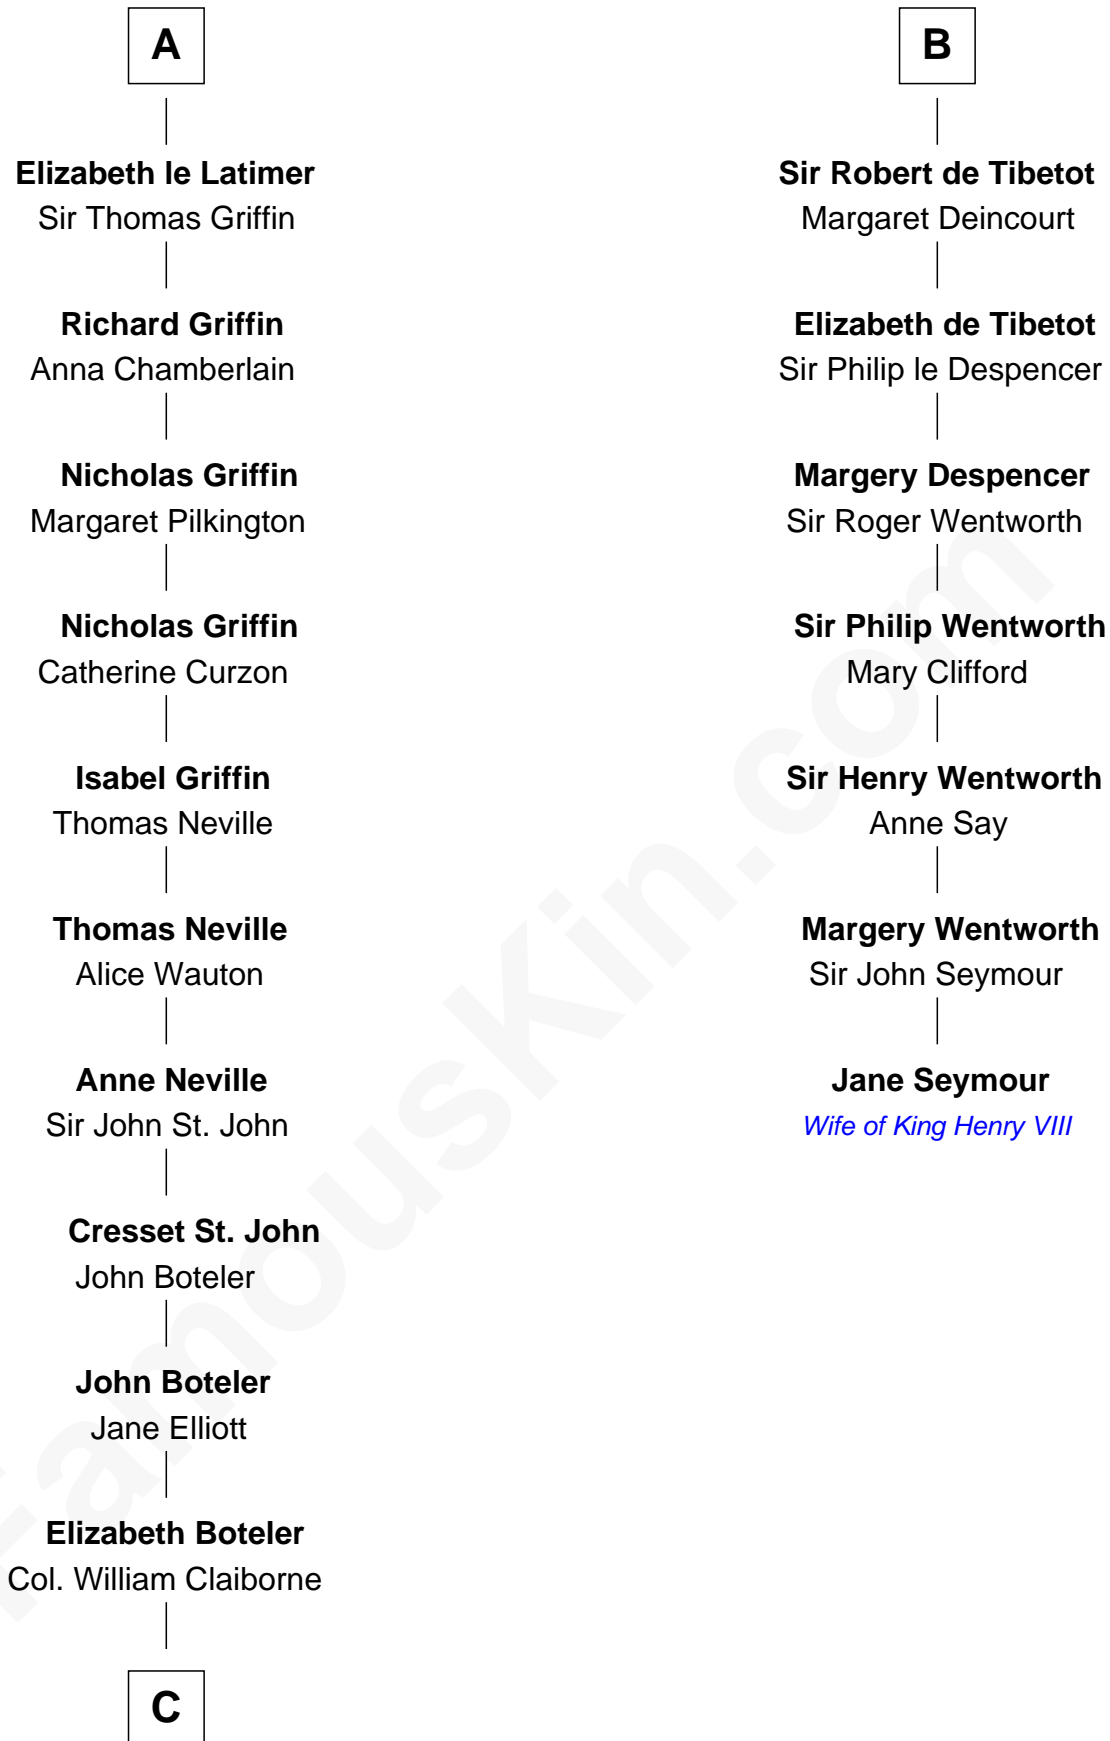

FamousKin.com
Relationship Chart of
William C. C. Claiborne
1st Governor of Louisiana

13th cousin 8 times removed of
Jane Seymour
3rd Wife of King Henry VIII

Gilbert Fitzgilbert de Clare
 Isabel de Beaumont