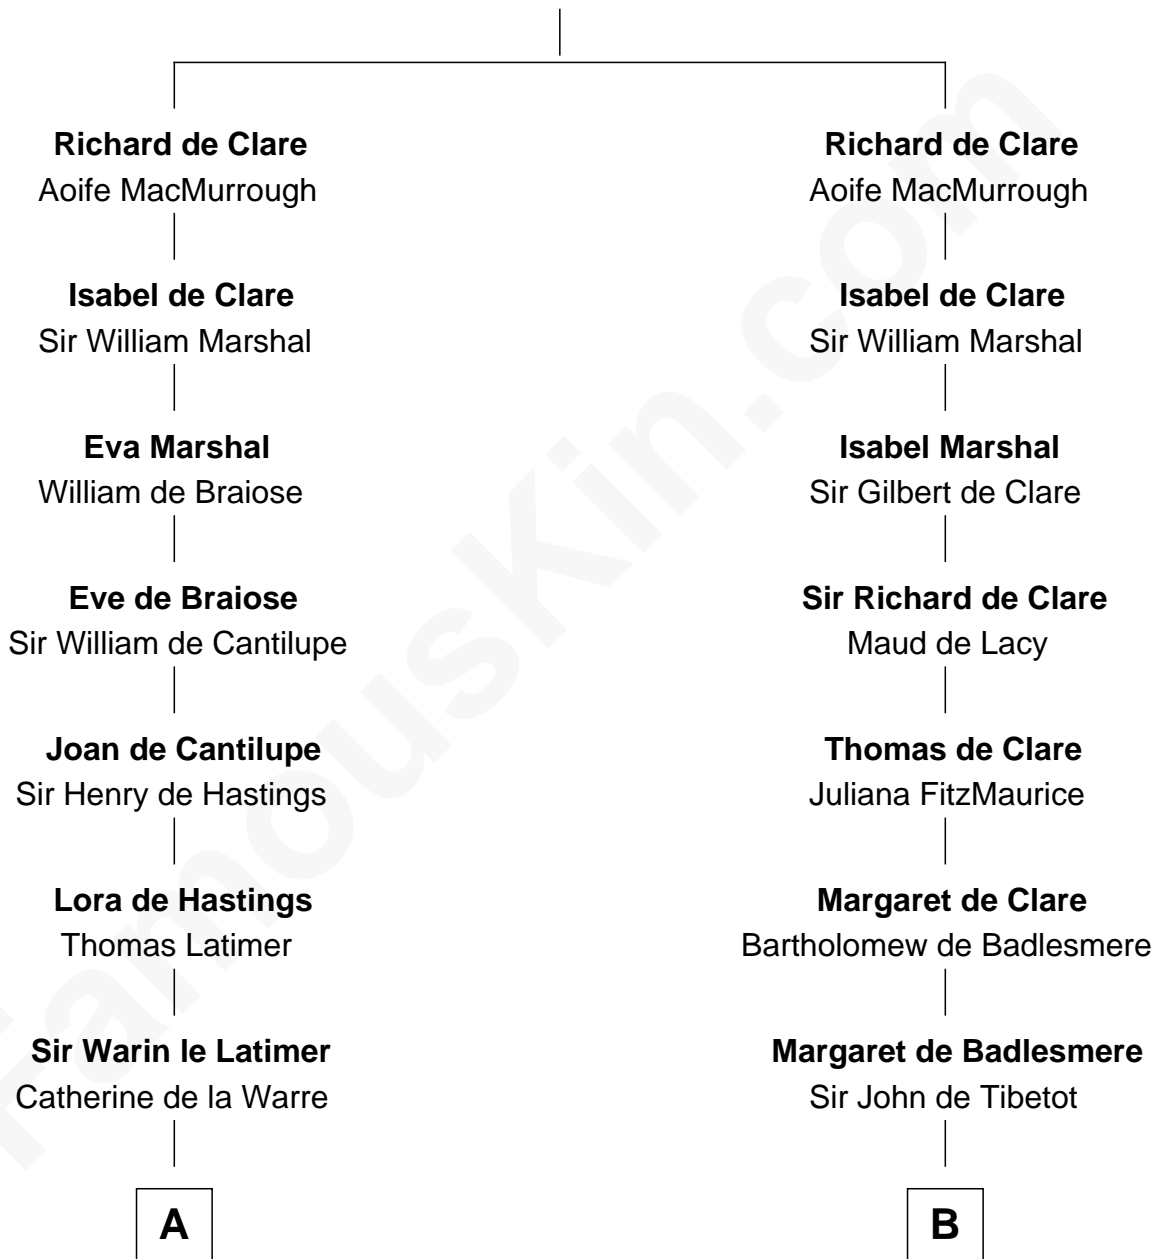

FamousKin.com
Relationship Chart of
William C. C. Claiborne
1st Governor of Louisiana

13th cousin 8 times removed of
Jane Seymour
3rd Wife of King Henry VIII

Gilbert Fitzgilbert de Clare
 Isabel de Beaumont

C

Thomas Claiborne

Sarah Fenn

Thomas Claiborne

Ann Fox

Nathaniel Claiborne

Jane Cole

William Claiborne

Mary Leigh

William C. C. Claiborne

1st Governor of Louisiana

FamousKin.com