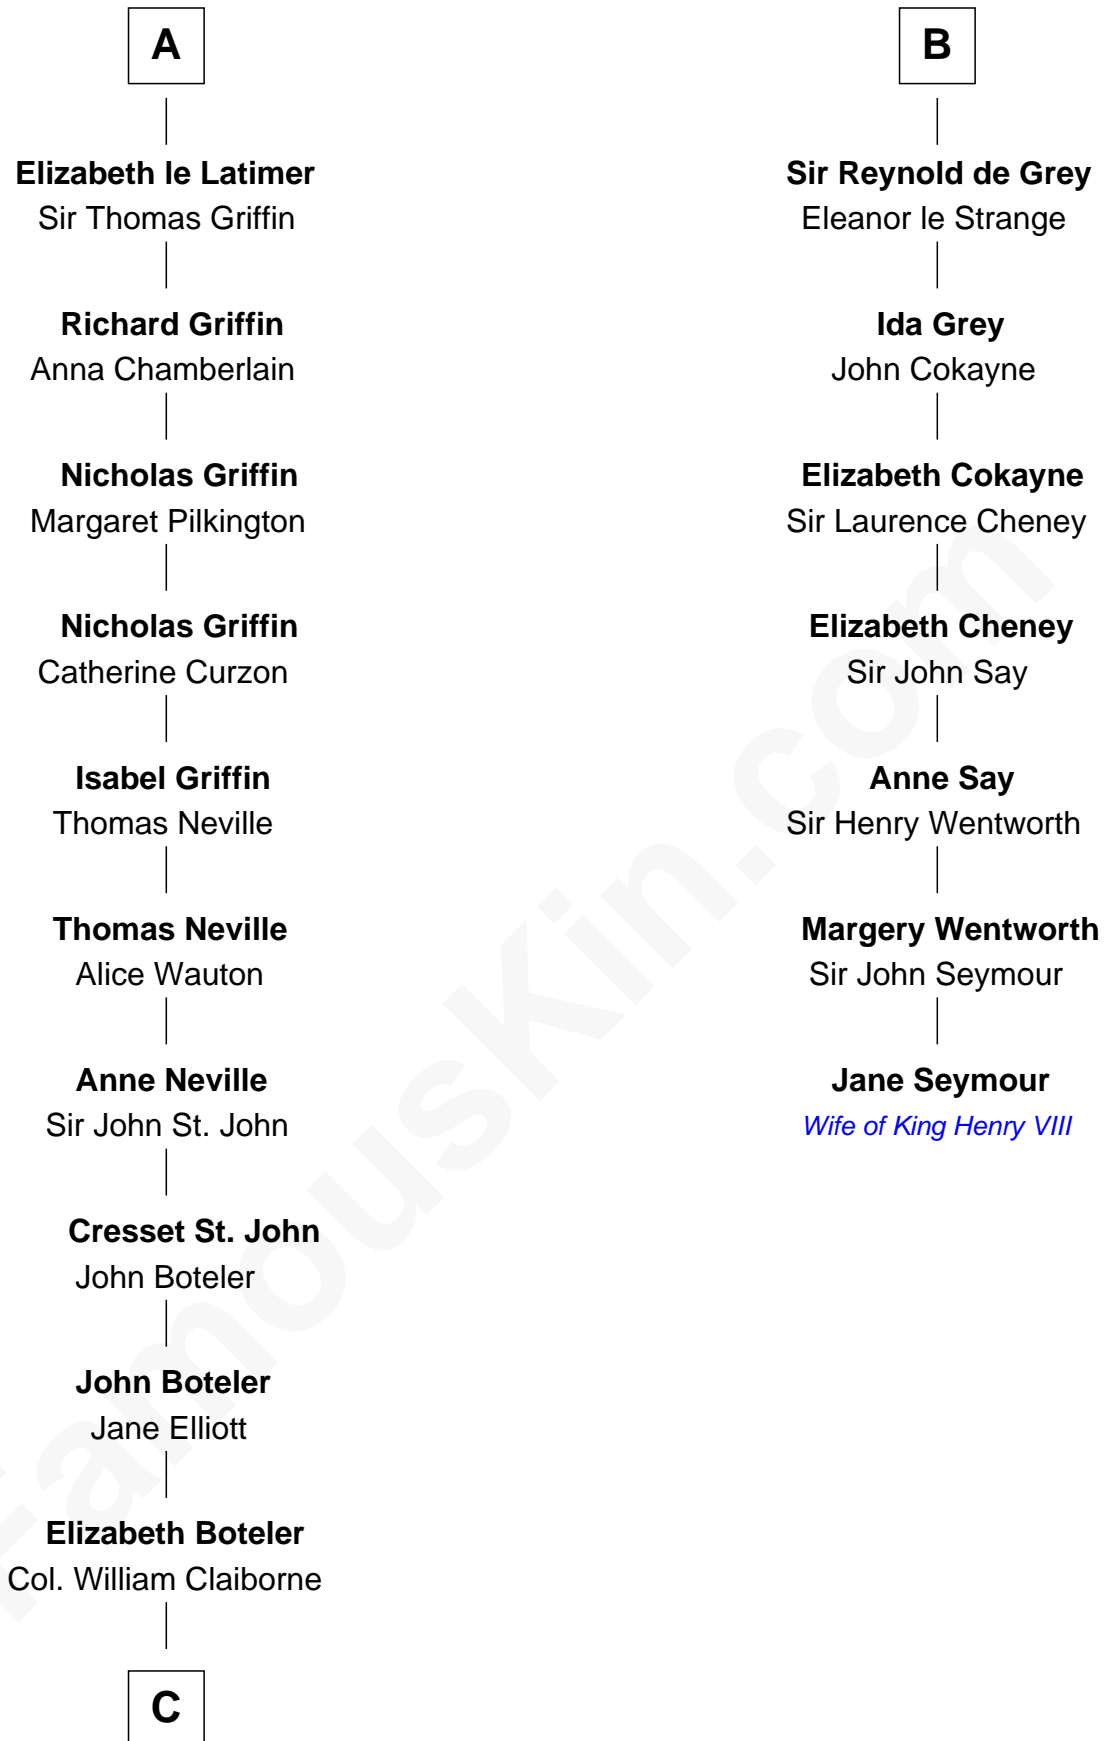

FamousKin.com
Relationship Chart of
William C. C. Claiborne
1st Governor of Louisiana

13th cousin 8 times removed of

Jane Seymour
3rd Wife of King Henry VIII

Hugh I of Vermandois
 Adèle of Vermandois

C

Thomas Claiborne

Sarah Fenn

Thomas Claiborne

Ann Fox

Nathaniel Claiborne

Jane Cole

William Claiborne

Mary Leigh

William C. C. Claiborne