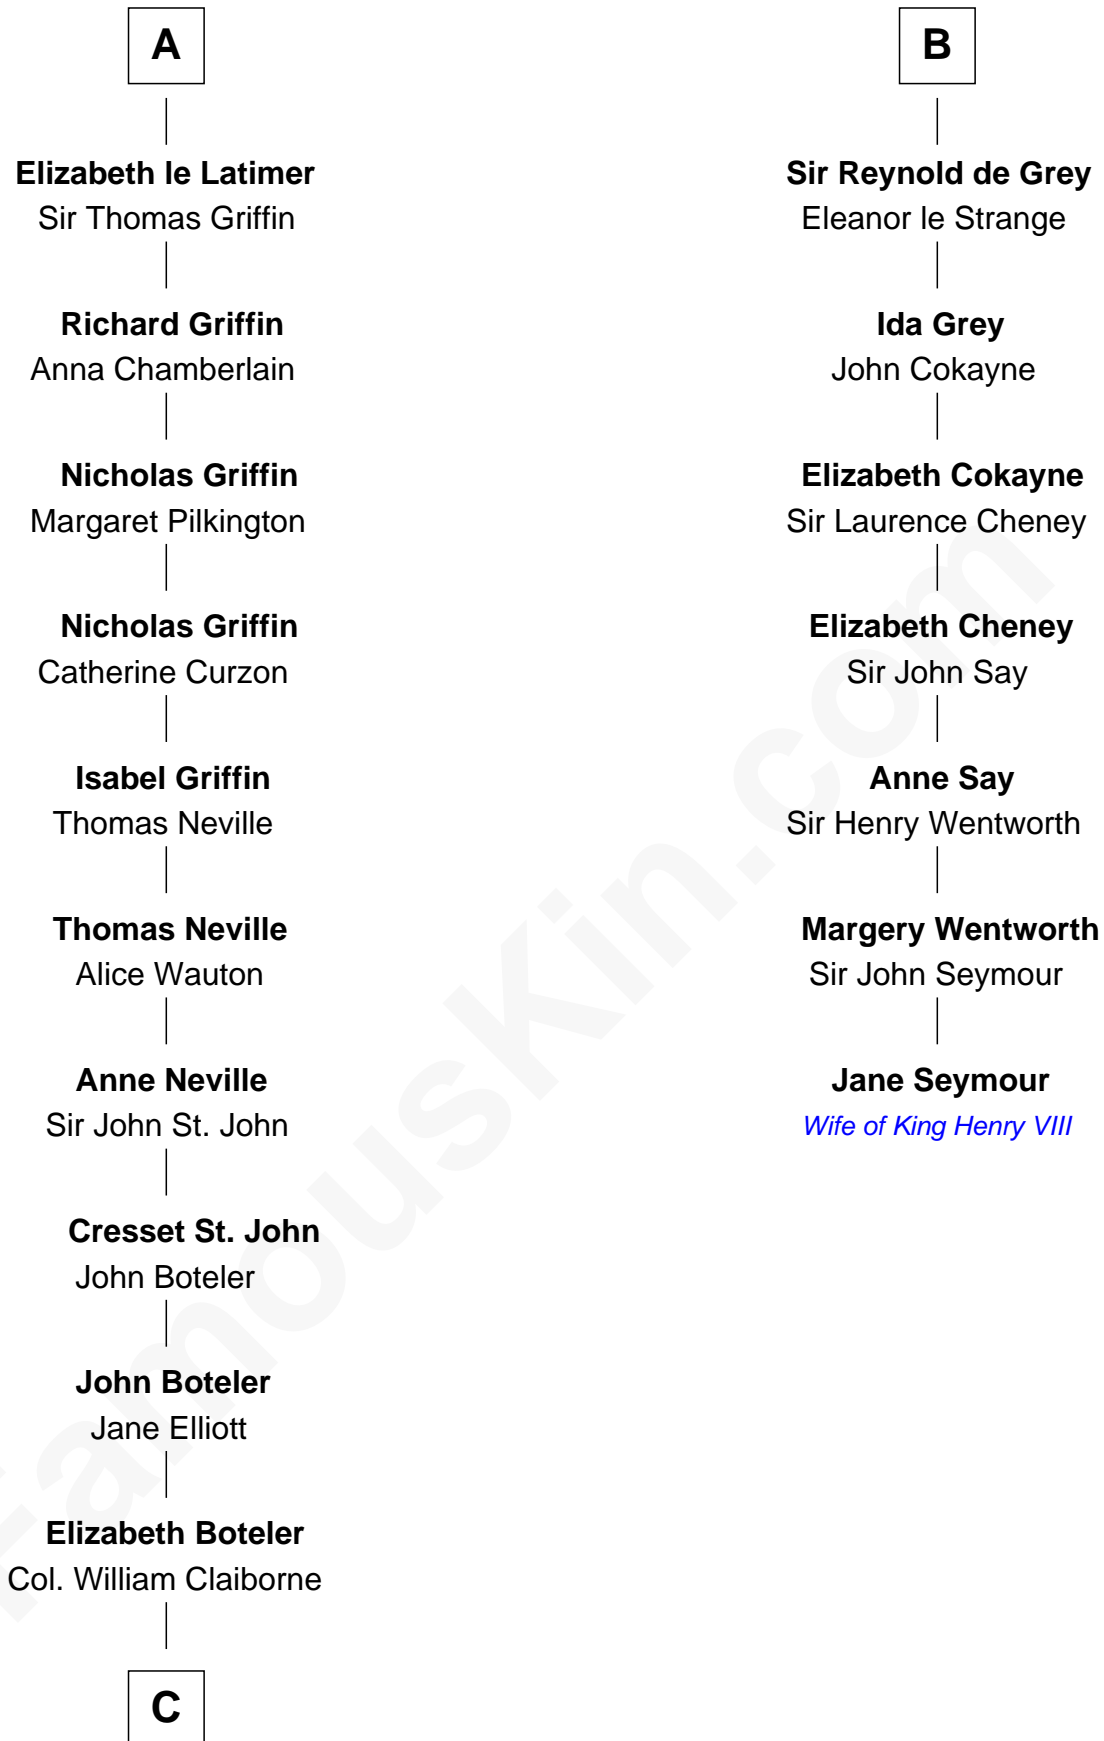

**FamousKin.com**  
**Relationship Chart of**  
**William C. C. Claiborne**  
*1st Governor of Louisiana*

**13th cousin 8 times removed of**  
**Jane Seymour**  
*3rd Wife of King Henry VIII*

**Waltheof II of Northumbria**  
 Judith of Lens

**C**

Thomas Claiborne

Sarah Fenn

Thomas Claiborne

Ann Fox

Nathaniel Claiborne

Jane Cole

William Claiborne