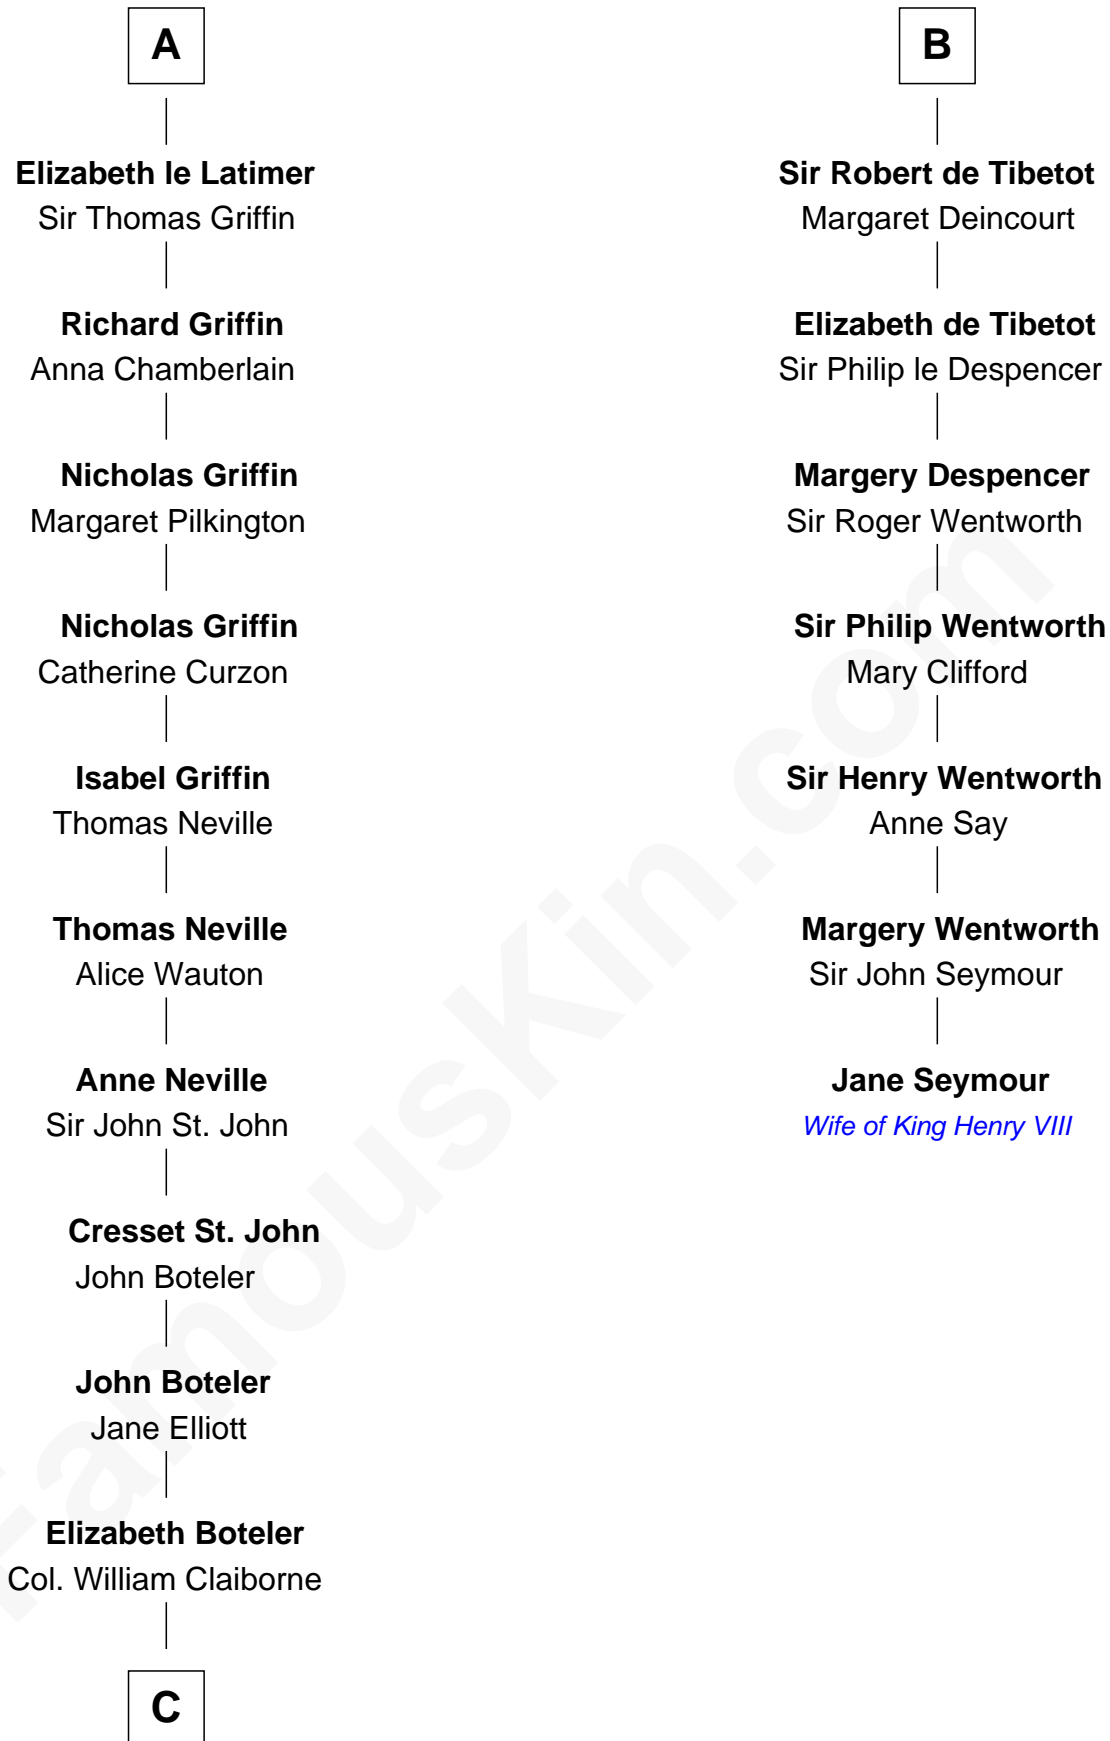

FamousKin.com
Relationship Chart of
William C. C. Claiborne
1st Governor of Louisiana

13th cousin 8 times removed of
Jane Seymour
3rd Wife of King Henry VIII

C

Thomas Claiborne

Sarah Fenn

Thomas Claiborne

Ann Fox

Nathaniel Claiborne

Jane Cole

William Claiborne

Mary Leigh

William C. C. Claiborne

1st Governor of Louisiana

FamousKin.com