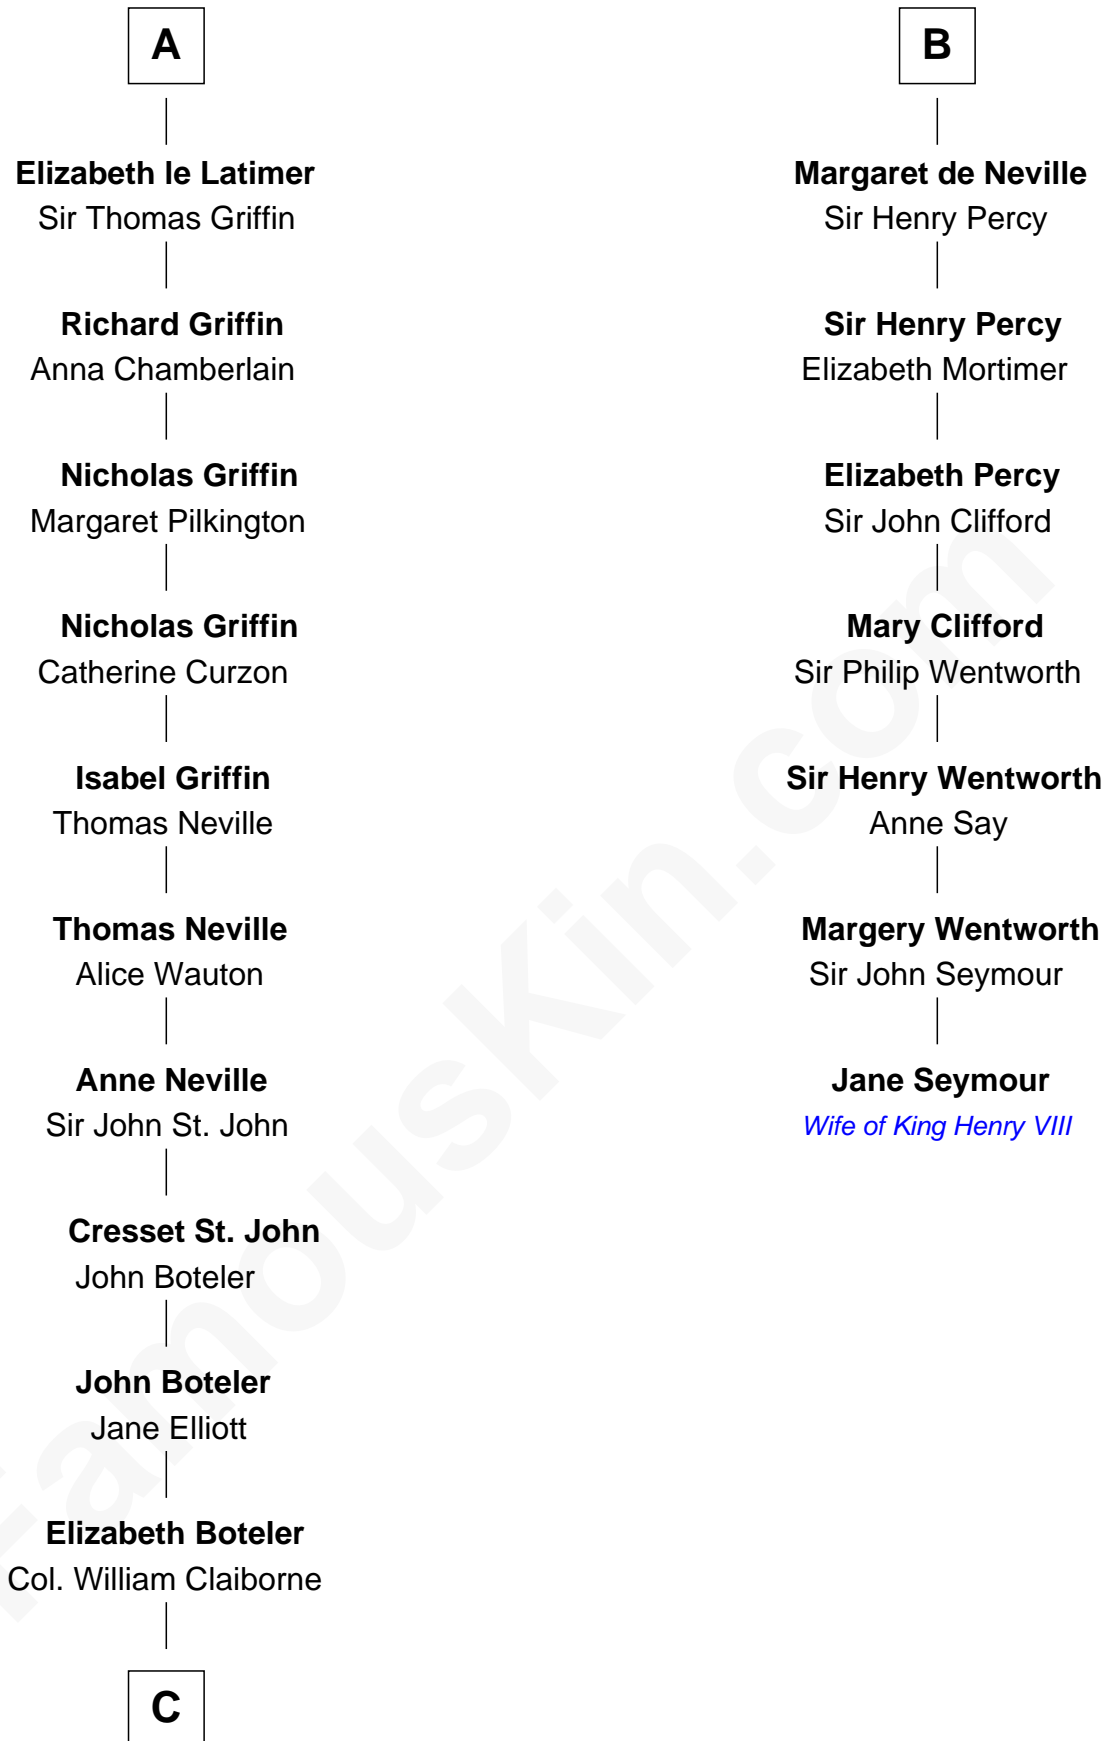

**FamousKin.com**  
**Relationship Chart of**  
**William C. C. Claiborne**  
*1st Governor of Louisiana*

**13th cousin 8 times removed of**  
**Jane Seymour**  
*3rd Wife of King Henry VIII*

**C**

**Thomas Claiborne**

Sarah Fenn

**Thomas Claiborne**

Ann Fox

**Nathaniel Claiborne**

Jane Cole

**William Claiborne**

Mary Leigh

**William C. C. Claiborne**