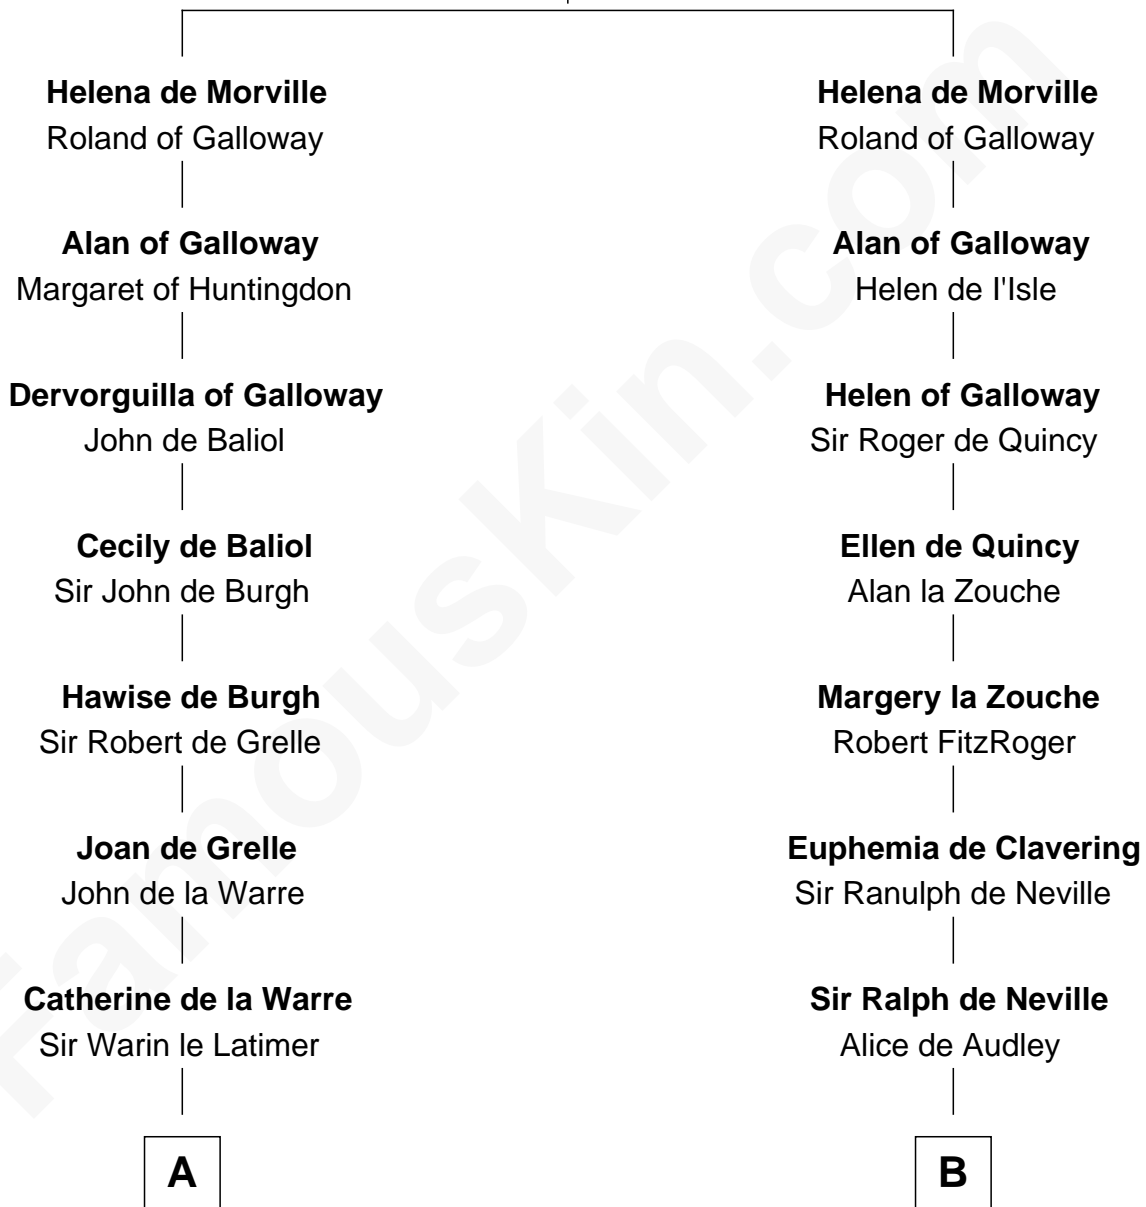

FamousKin.com
Relationship Chart of
William C. C. Claiborne
1st Governor of Louisiana

13th cousin 8 times removed of
Jane Seymour
3rd Wife of King Henry VIII

Richard de Morville
 Avice of Lancaster

C

Thomas Claiborne

Sarah Fenn

Thomas Claiborne

Ann Fox

Nathaniel Claiborne

Jane Cole

William Claiborne

Mary Leigh

William C. C. Claiborne

1st Governor of Louisiana

FamousKin.com