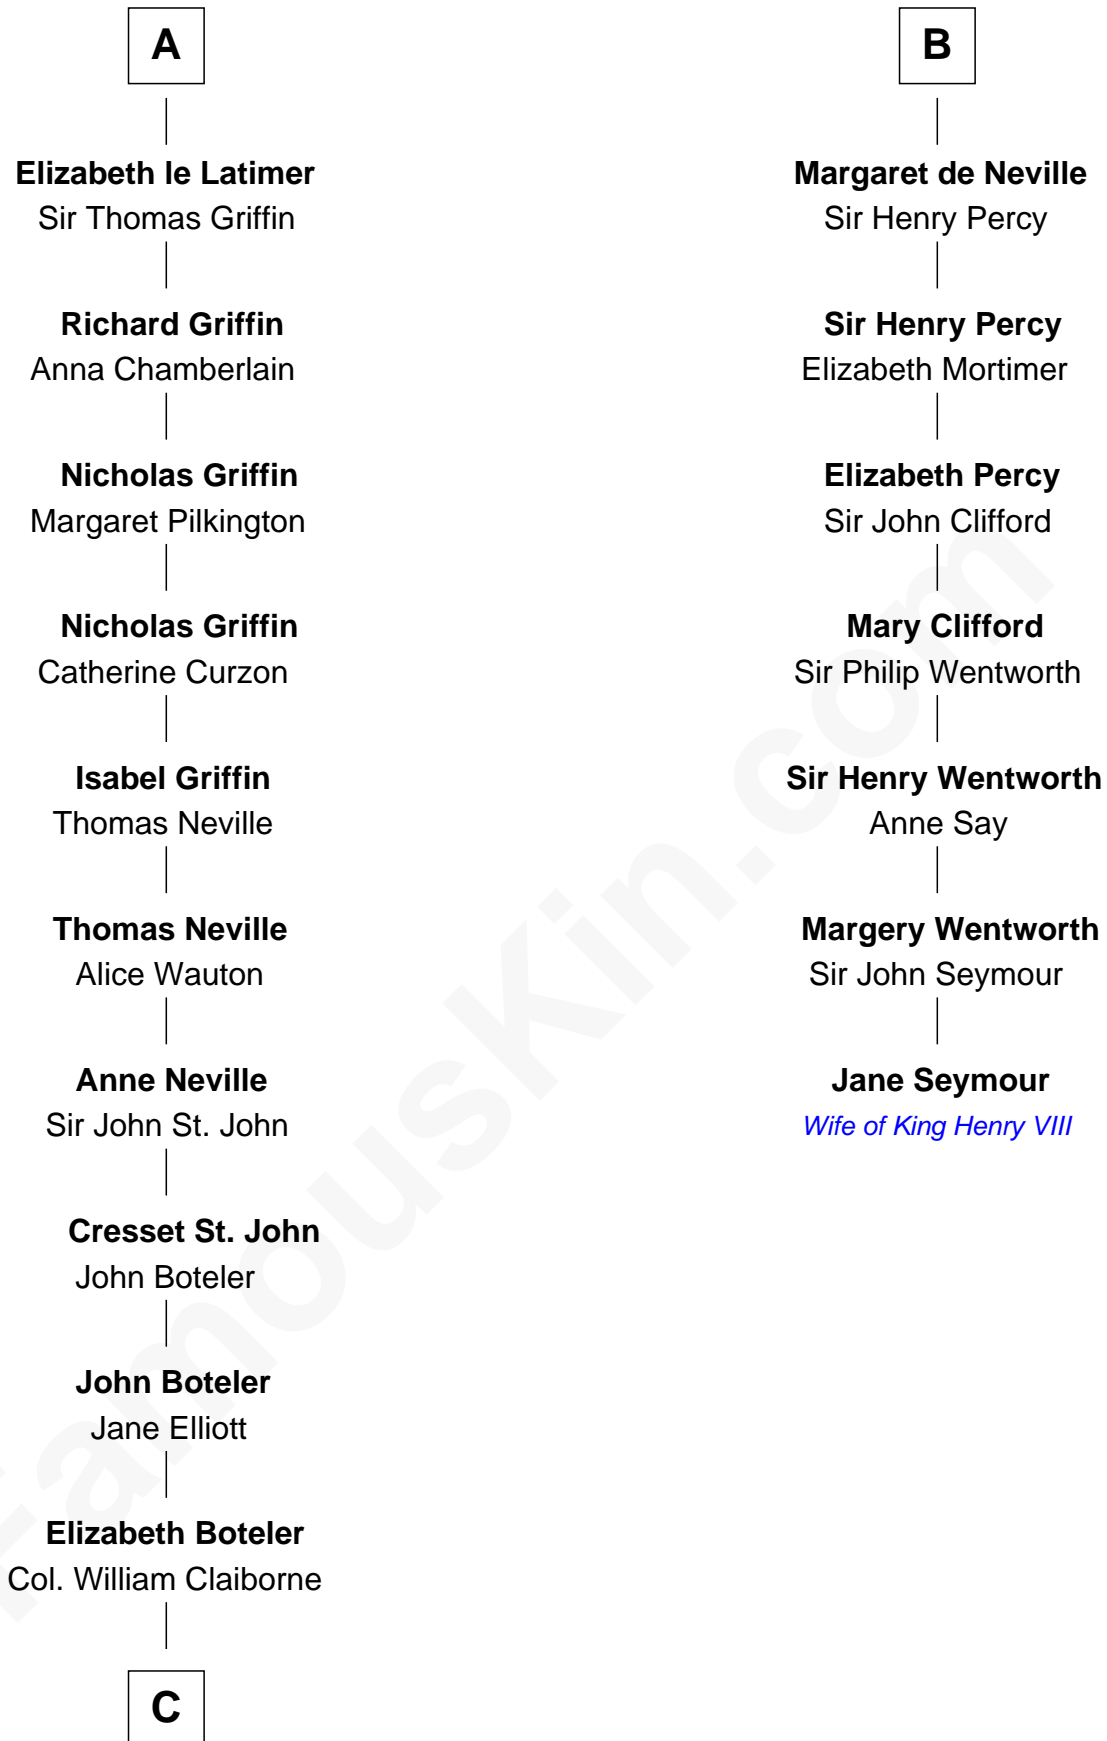

FamousKin.com
Relationship Chart of
William C. C. Claiborne
1st Governor of Louisiana

13th cousin 8 times removed of
Jane Seymour
3rd Wife of King Henry VIII

Richard de Morville
 Avice of Lancaster

C

Thomas Claiborne

Sarah Fenn

Thomas Claiborne

Ann Fox

Nathaniel Claiborne

Jane Cole

William Claiborne

Mary Leigh

William C. C. Claiborne