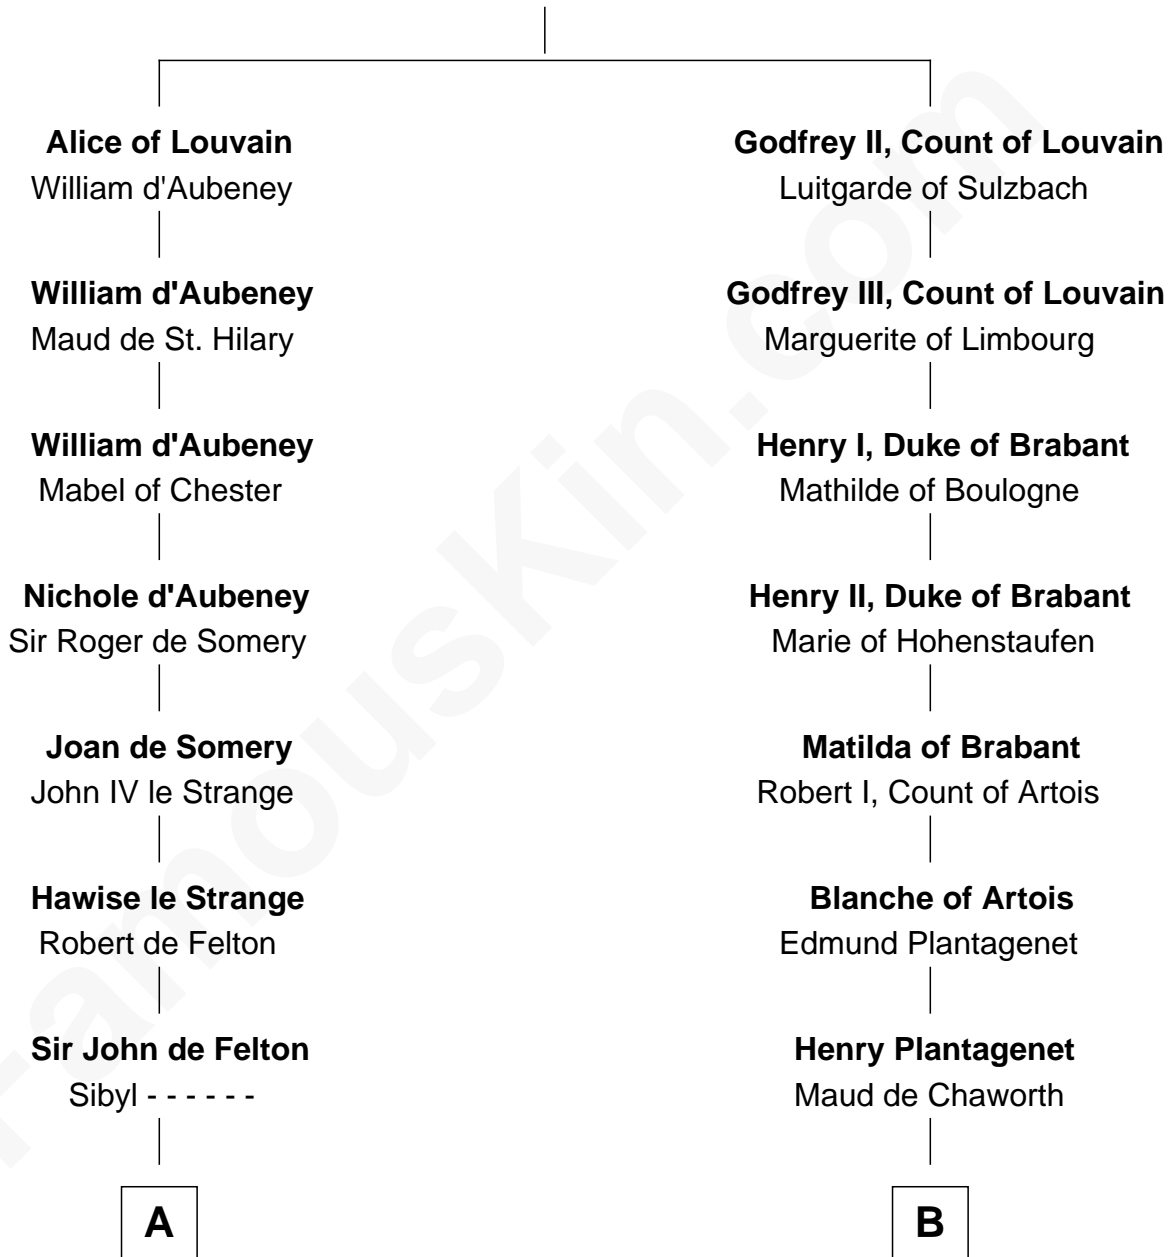

FamousKin.com
Relationship Chart of
William C. C. Claiborne
1st Governor of Louisiana

14th cousin 7 times removed of
Jane Seymour
3rd Wife of King Henry VIII

Gottfried I, Count of Louvain
 Ide de Chiny

C

—
Ann West

Henry Fox

—
Ann Fox

Thomas Claiborne

—
Nathaniel Claiborne

Jane Cole

—
William Claiborne

Mary Leigh

—
William C. C. Claiborne

1st Governor of Louisiana

FamousKin.com