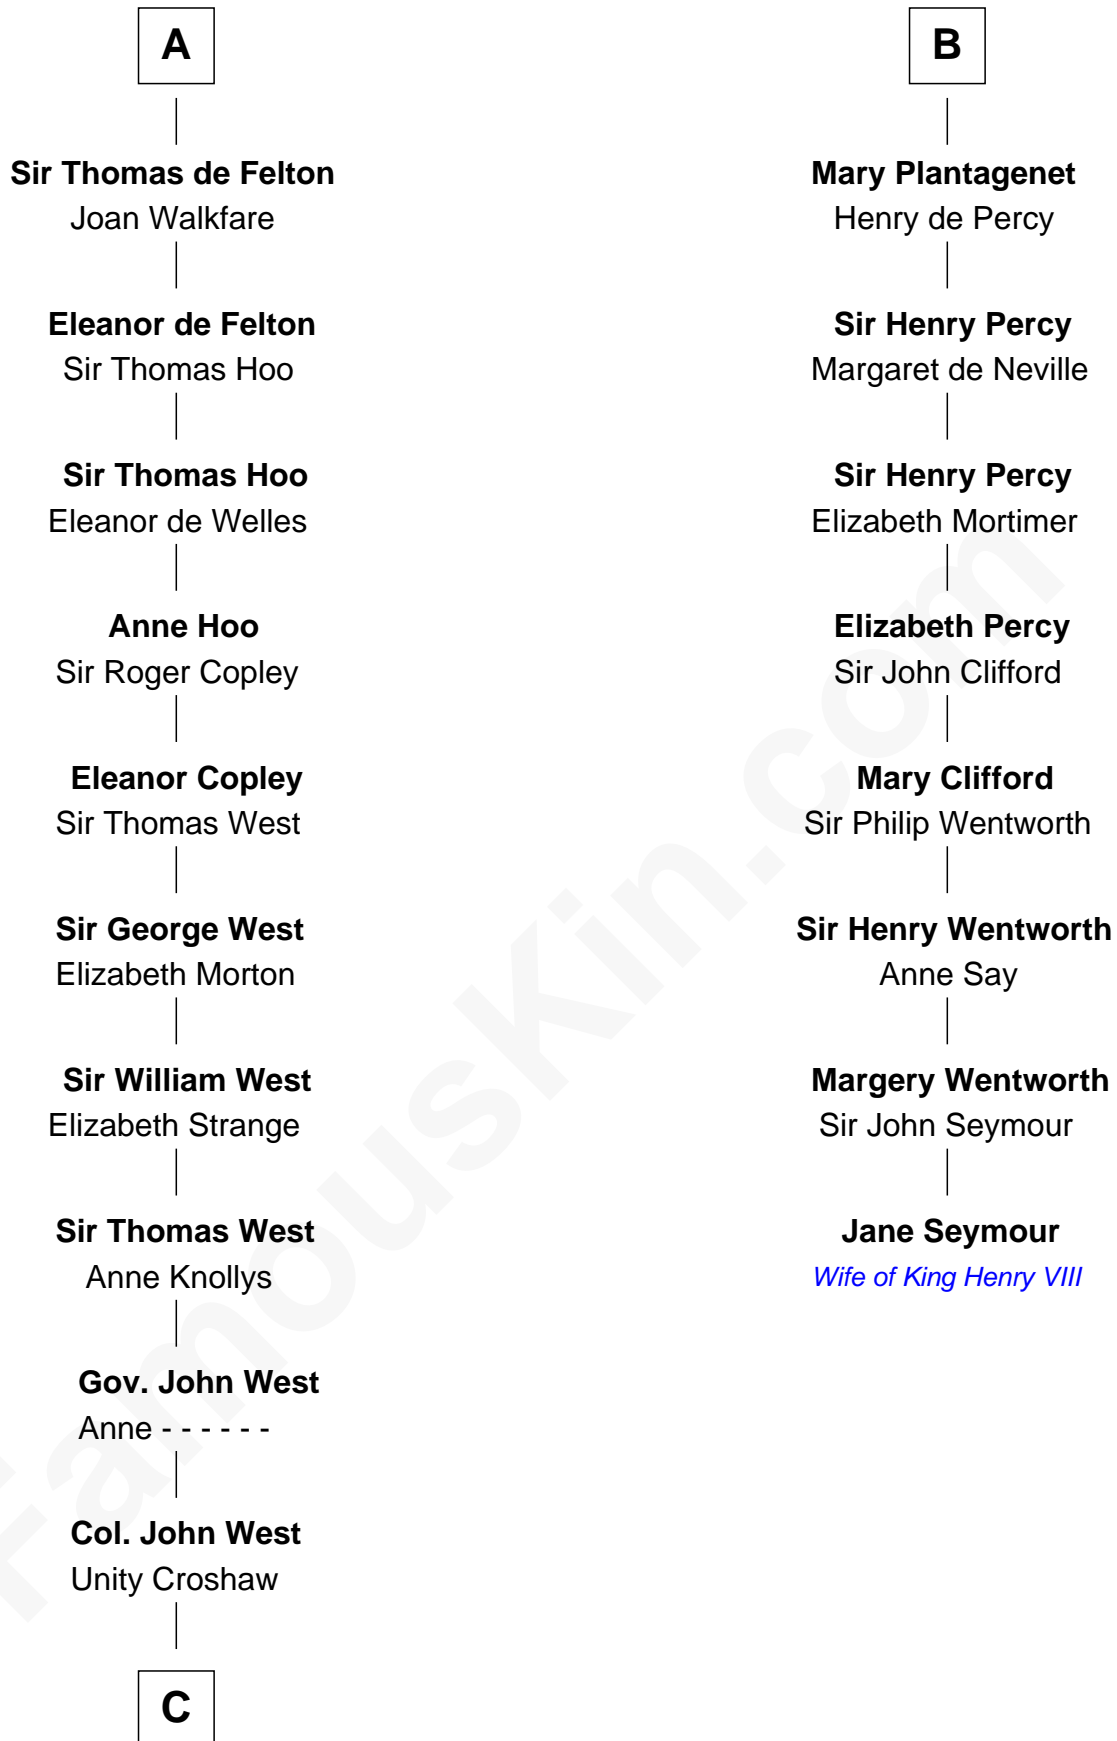

FamousKin.com
Relationship Chart of
William C. C. Claiborne
1st Governor of Louisiana

14th cousin 7 times removed of
Jane Seymour
3rd Wife of King Henry VIII

Gottfried I, Count of Louvain
 Ide de Chiny

C

—
Ann West

Henry Fox

—
Ann Fox

Thomas Claiborne

—
Nathaniel Claiborne

Jane Cole

—
William Claiborne

Mary Leigh

—
William C. C. Claiborne

1st Governor of Louisiana

FamousKin.com