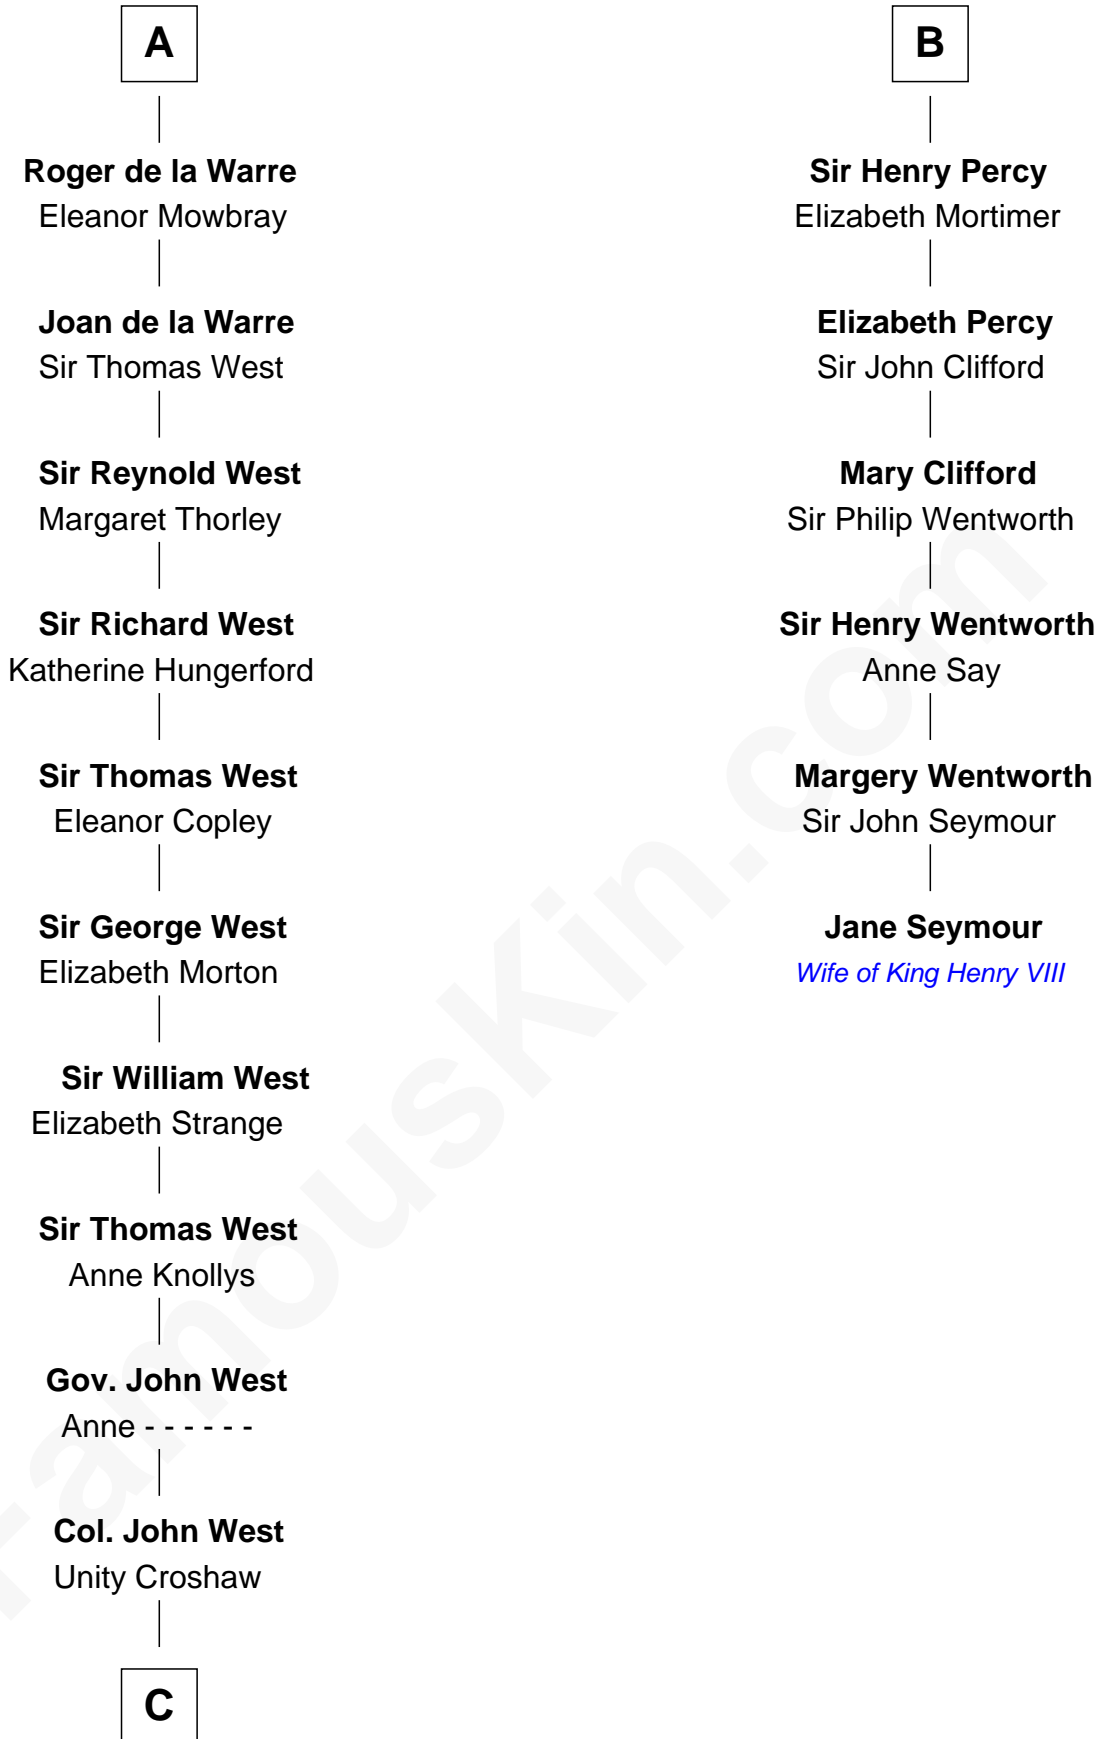

FamousKin.com
Relationship Chart of
William C. C. Claiborne
1st Governor of Louisiana

12th cousin 9 times removed of
Jane Seymour
3rd Wife of King Henry VIII

Robert III de Vitre

C

—
Ann West

Henry Fox

—
Ann Fox

Thomas Claiborne

—
Nathaniel Claiborne

Jane Cole

—
William Claiborne

Mary Leigh

—
William C. C. Claiborne

1st Governor of Louisiana

FamousKin.com