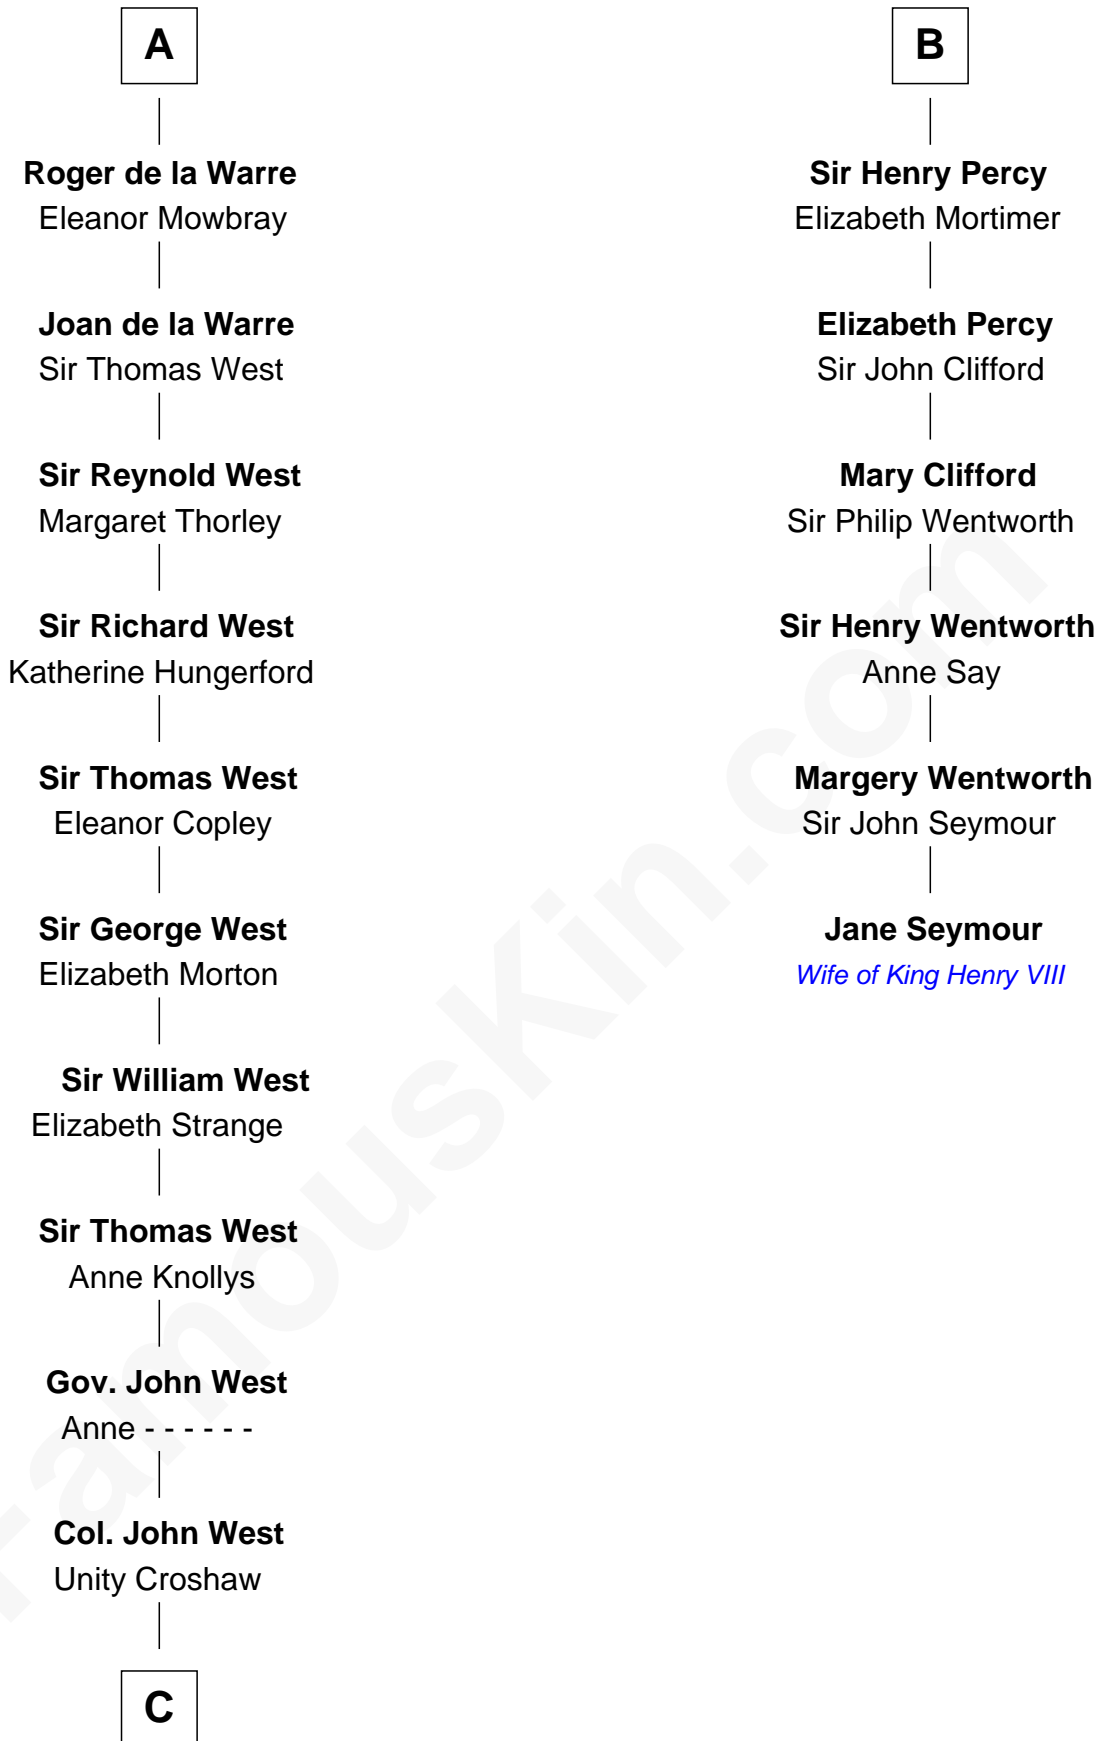

**FamousKin.com**  
**Relationship Chart of**  
**William C. C. Claiborne**  
*1st Governor of Louisiana*

**12th cousin 9 times removed of**

**Jane Seymour**  
*3rd Wife of King Henry VIII*

**C**

—  
**Ann West**

Henry Fox

—  
**Ann Fox**

Thomas Claiborne

—  
**Nathaniel Claiborne**

Jane Cole

—  
**William Claiborne**

Mary Leigh

—  
**William C. C. Claiborne**

*1st Governor of Louisiana*

FamousKin.com