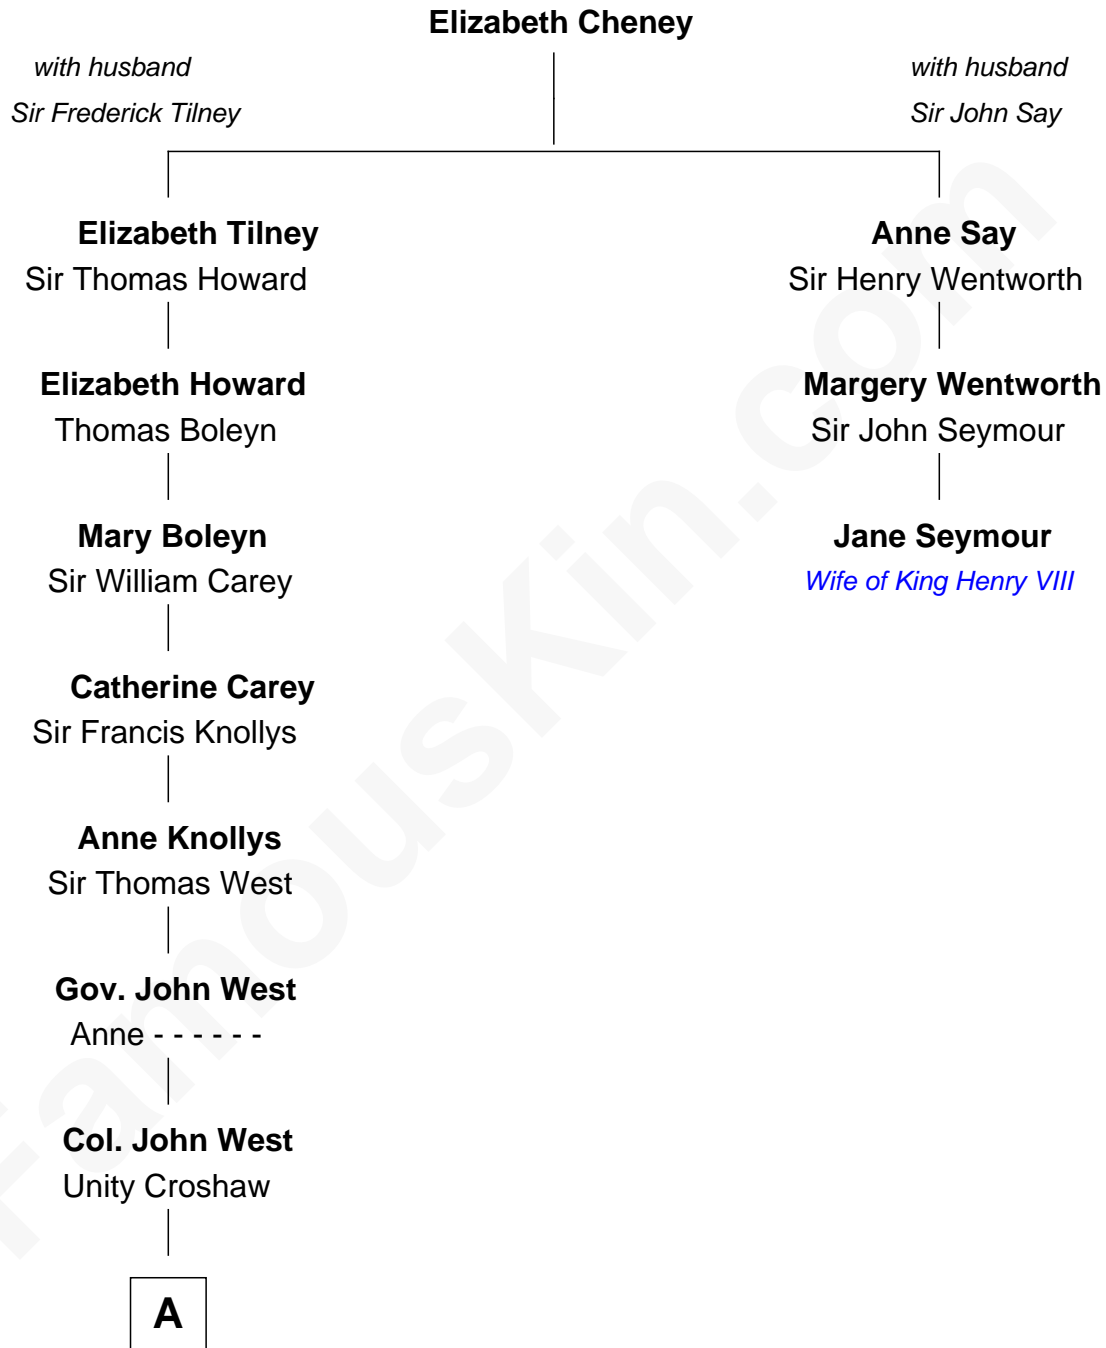

FamousKin.com Relationship Chart of

William C. C. Claiborne

1st Governor of Louisiana

2nd cousin 9 times removed of

Jane Seymour

3rd Wife of King Henry VIII

A

—
Ann West

Henry Fox

—
Ann Fox

Thomas Claiborne

—
Nathaniel Claiborne

Jane Cole

—
William Claiborne

Mary Leigh

—
William C. C. Claiborne

1st Governor of Louisiana