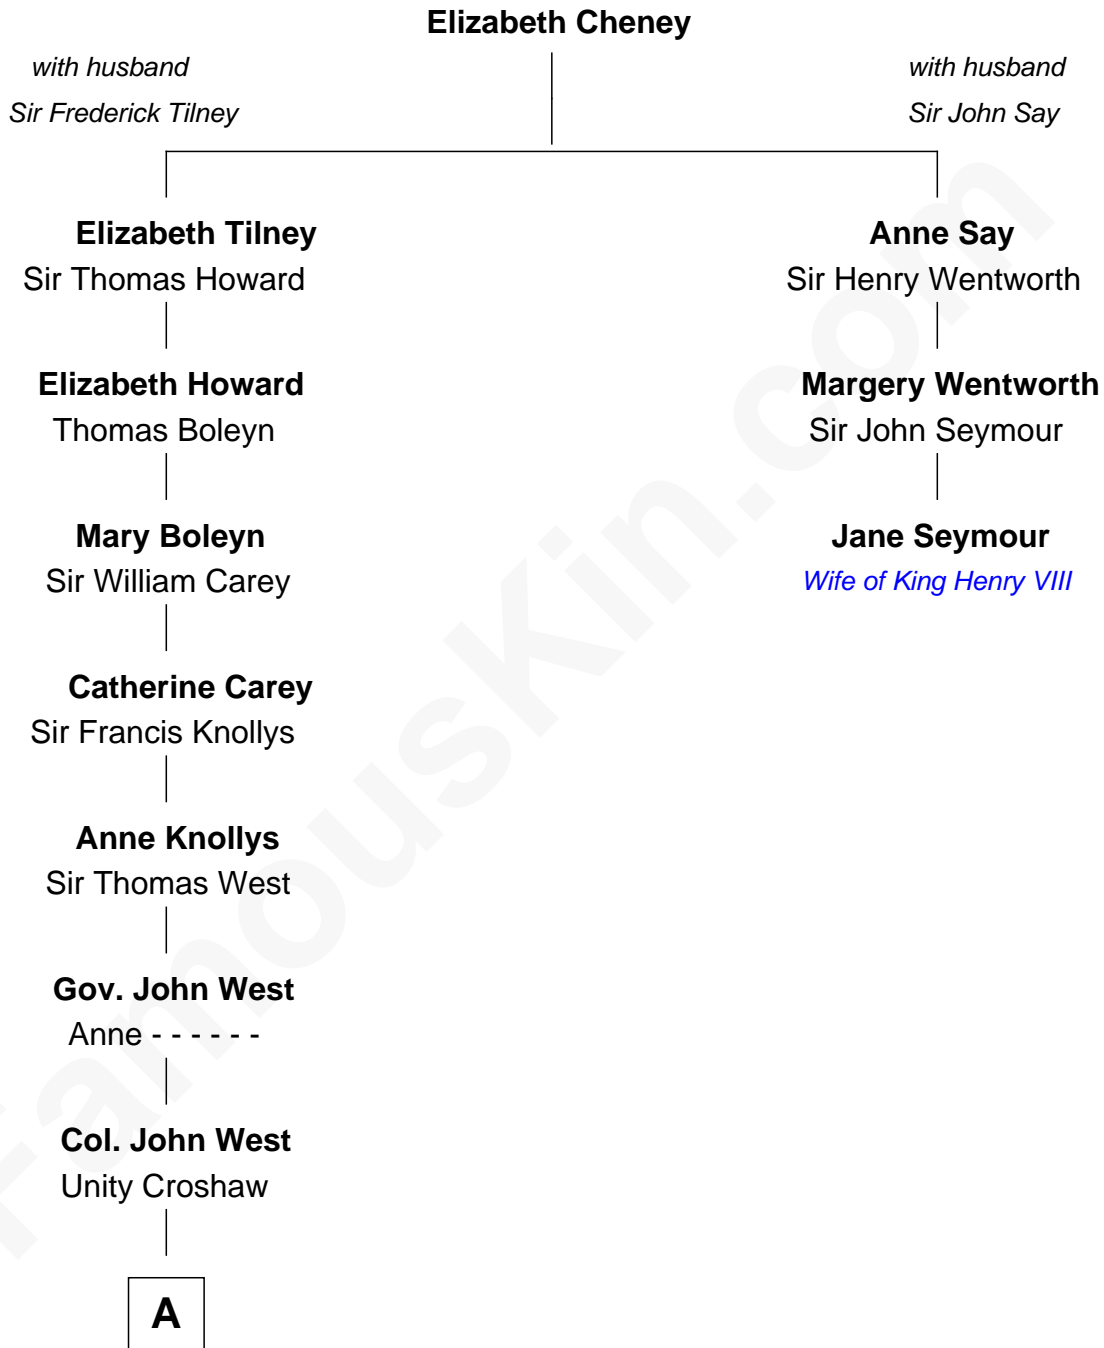

FamousKin.com
Relationship Chart of
William C. C. Claiborne
1st Governor of Louisiana

2nd cousin 9 times removed of
Jane Seymour
3rd Wife of King Henry VIII

A

—
Ann West

Henry Fox

—
Ann Fox

Thomas Claiborne

—
Nathaniel Claiborne

Jane Cole

—
William Claiborne

Mary Leigh

—
William C. C. Claiborne

1st Governor of Louisiana

FamousKin.com