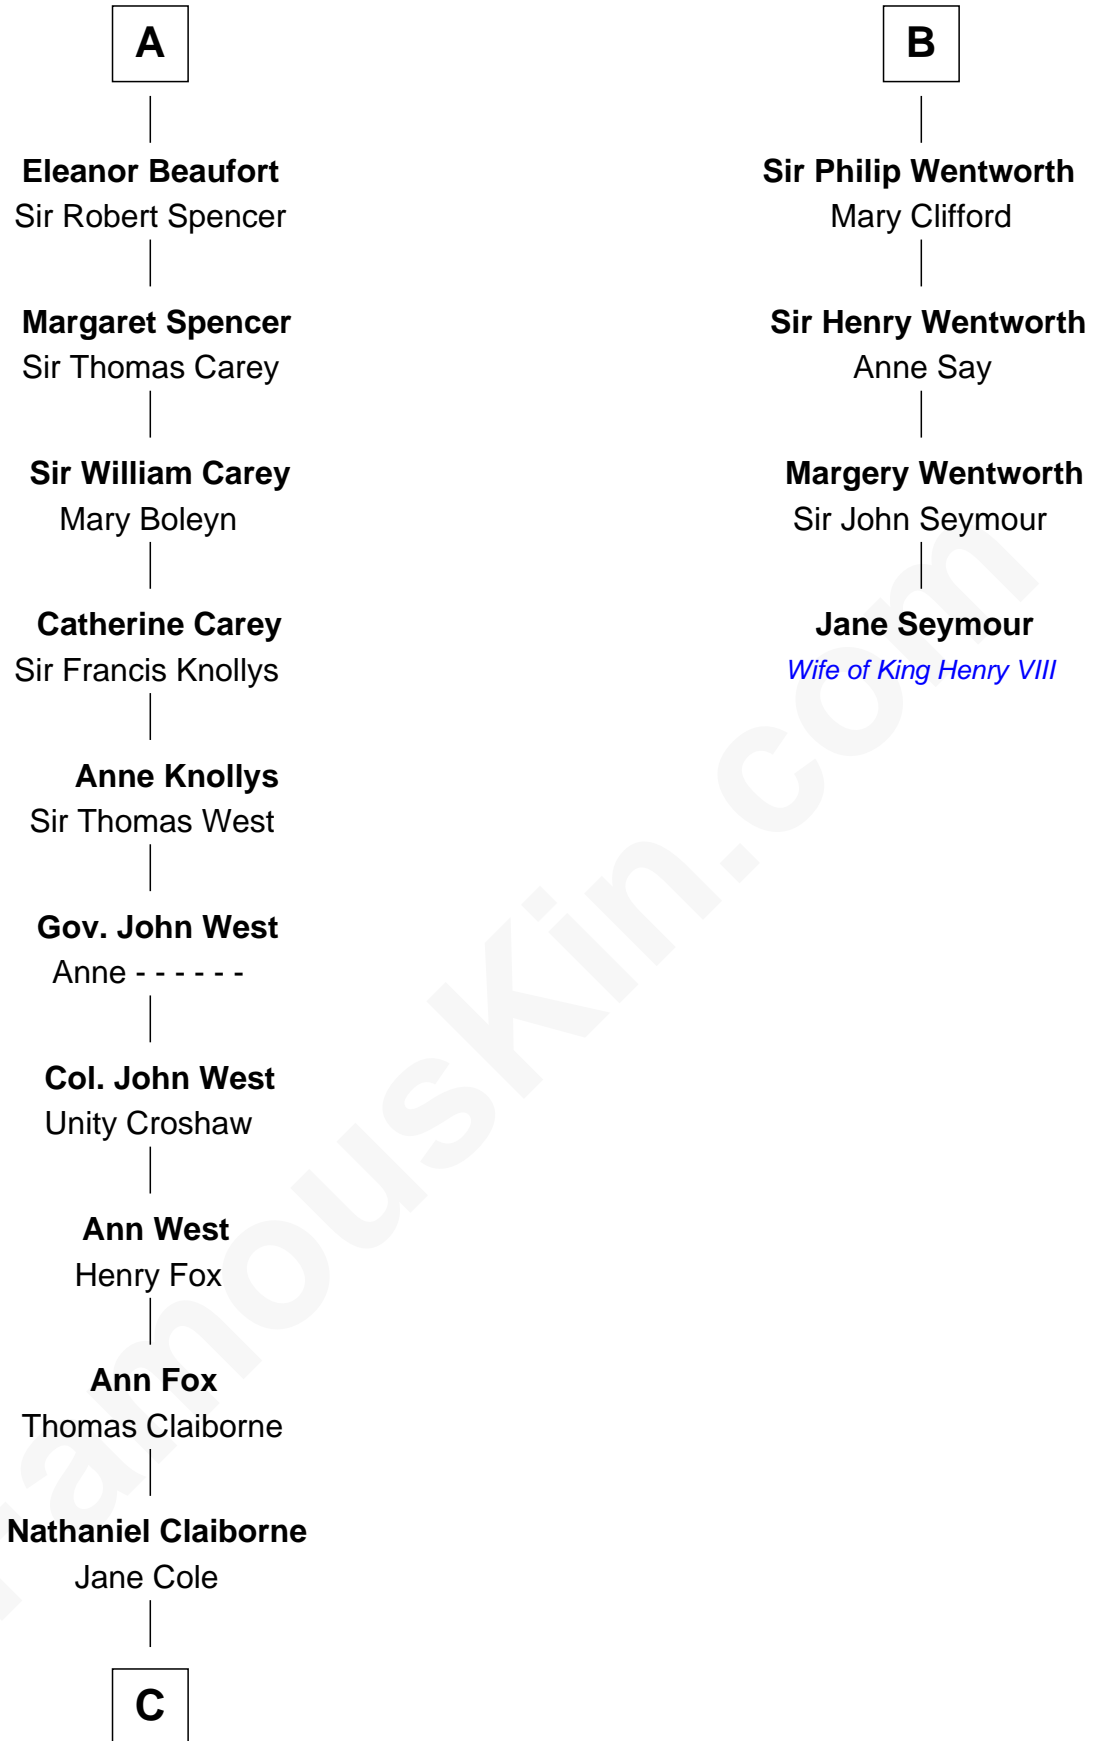

**FamousKin.com**  
**Relationship Chart of**  
**William C. C. Claiborne**  
*1st Governor of Louisiana*

**10th cousin 8 times removed of**  
**Jane Seymour**  
*3rd Wife of King Henry VIII*

**C**

William Claiborne

Mary Leigh

William C. C. Claiborne

*1st Governor of Louisiana*

FamousKin.com