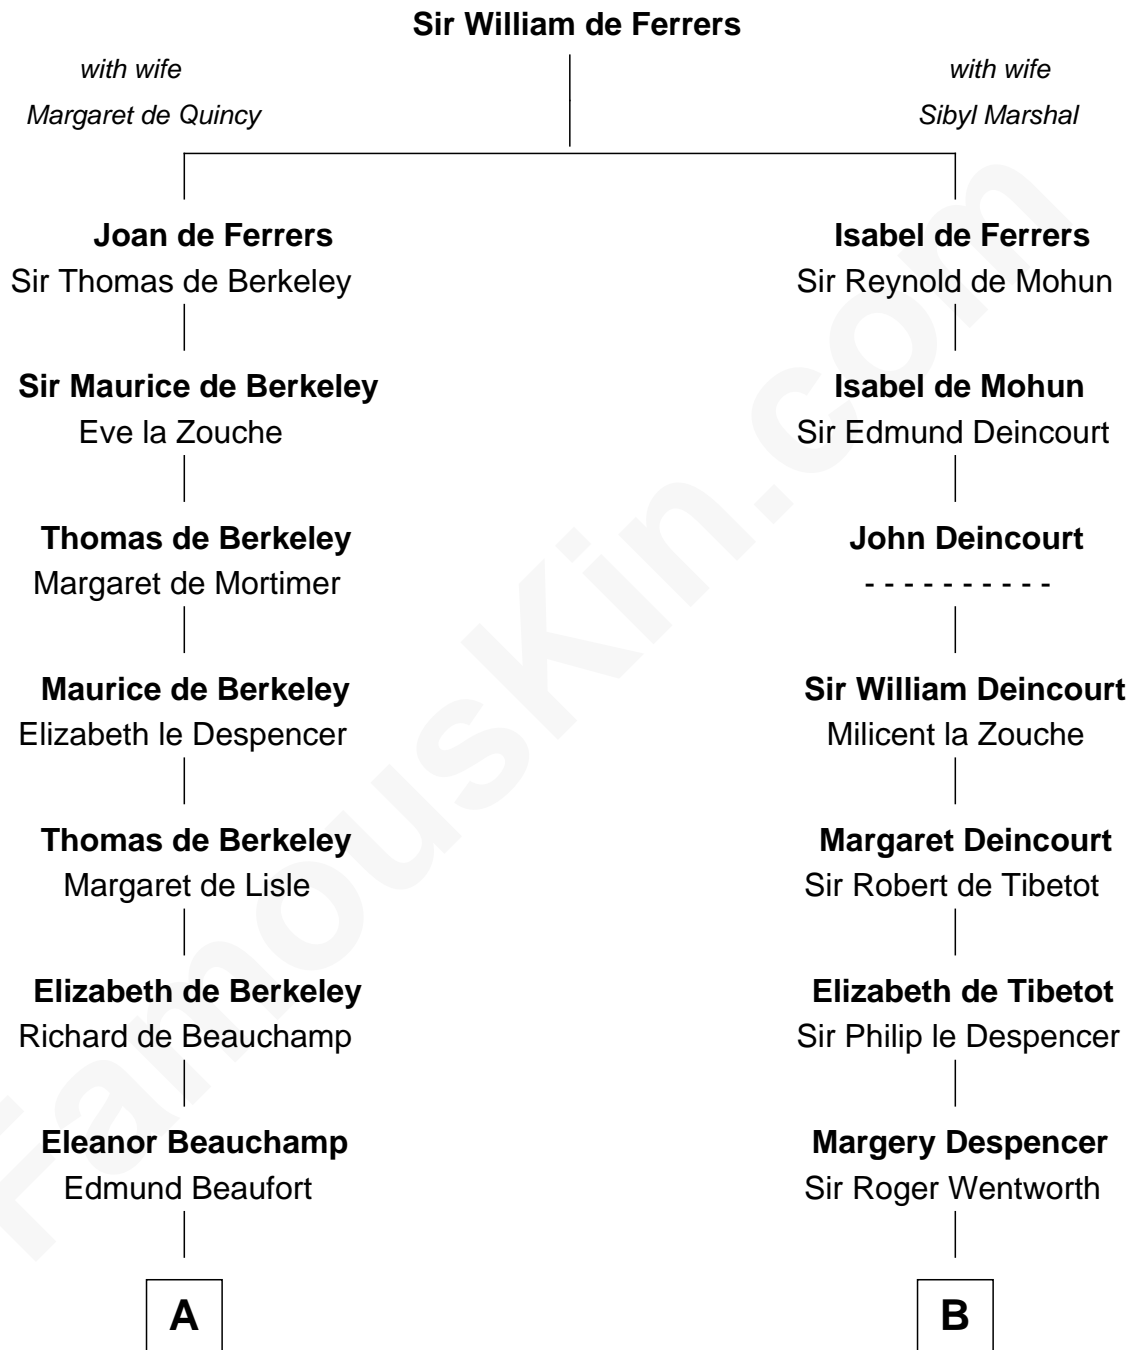

**FamousKin.com**  
**Relationship Chart of**  
**William C. C. Claiborne**  
*1st Governor of Louisiana*

**10th cousin 8 times removed of**  
**Jane Seymour**  
*3rd Wife of King Henry VIII*

**C**

William Claiborne

Mary Leigh

William C. C. Claiborne

*1st Governor of Louisiana*

FamousKin.com