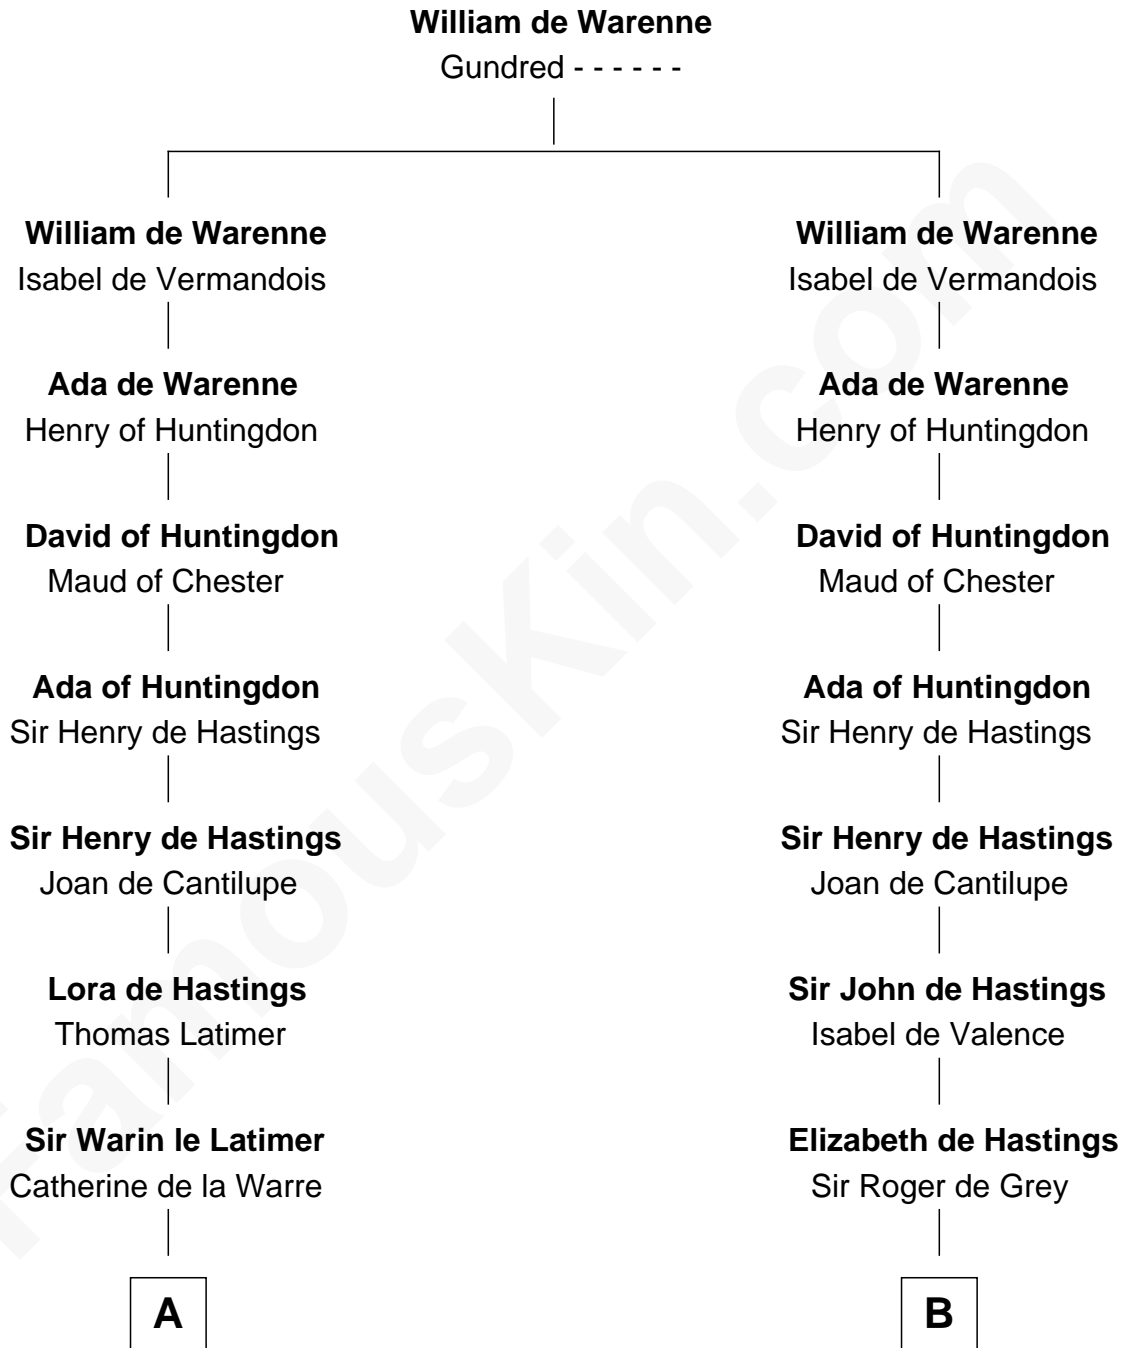

FamousKin.com
Relationship Chart of
William C. C. Claiborne
1st Governor of Louisiana

13th cousin 8 times removed of

Jane Seymour
3rd Wife of King Henry VIII

C

Thomas Claiborne

Sarah Fenn

Thomas Claiborne

Ann Fox

Nathaniel Claiborne

Jane Cole

William Claiborne

Mary Leigh

William C. C. Claiborne

1st Governor of Louisiana

FamousKin.com