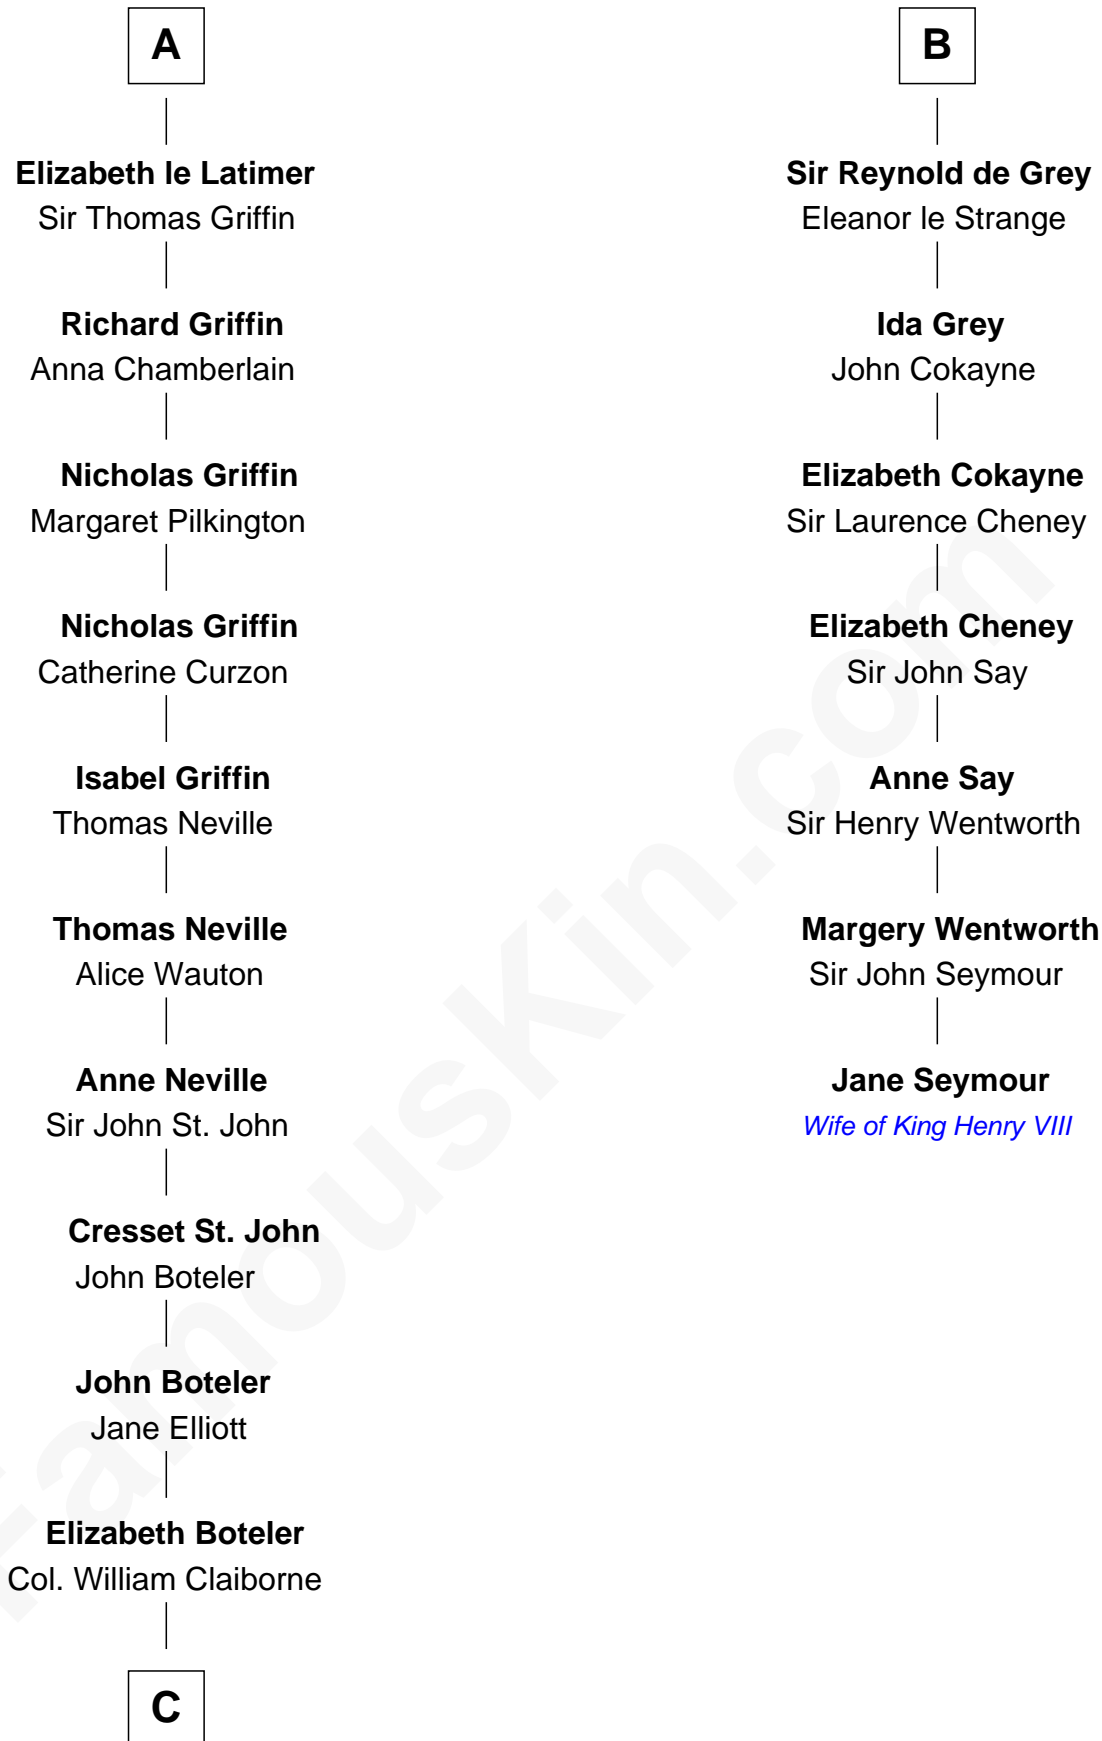

FamousKin.com
Relationship Chart of
William C. C. Claiborne
1st Governor of Louisiana

13th cousin 8 times removed of

Jane Seymour
3rd Wife of King Henry VIII

C

Thomas Claiborne

Sarah Fenn

Thomas Claiborne

Ann Fox

Nathaniel Claiborne

Jane Cole

William Claiborne

Mary Leigh

William C. C. Claiborne

1st Governor of Louisiana

FamousKin.com