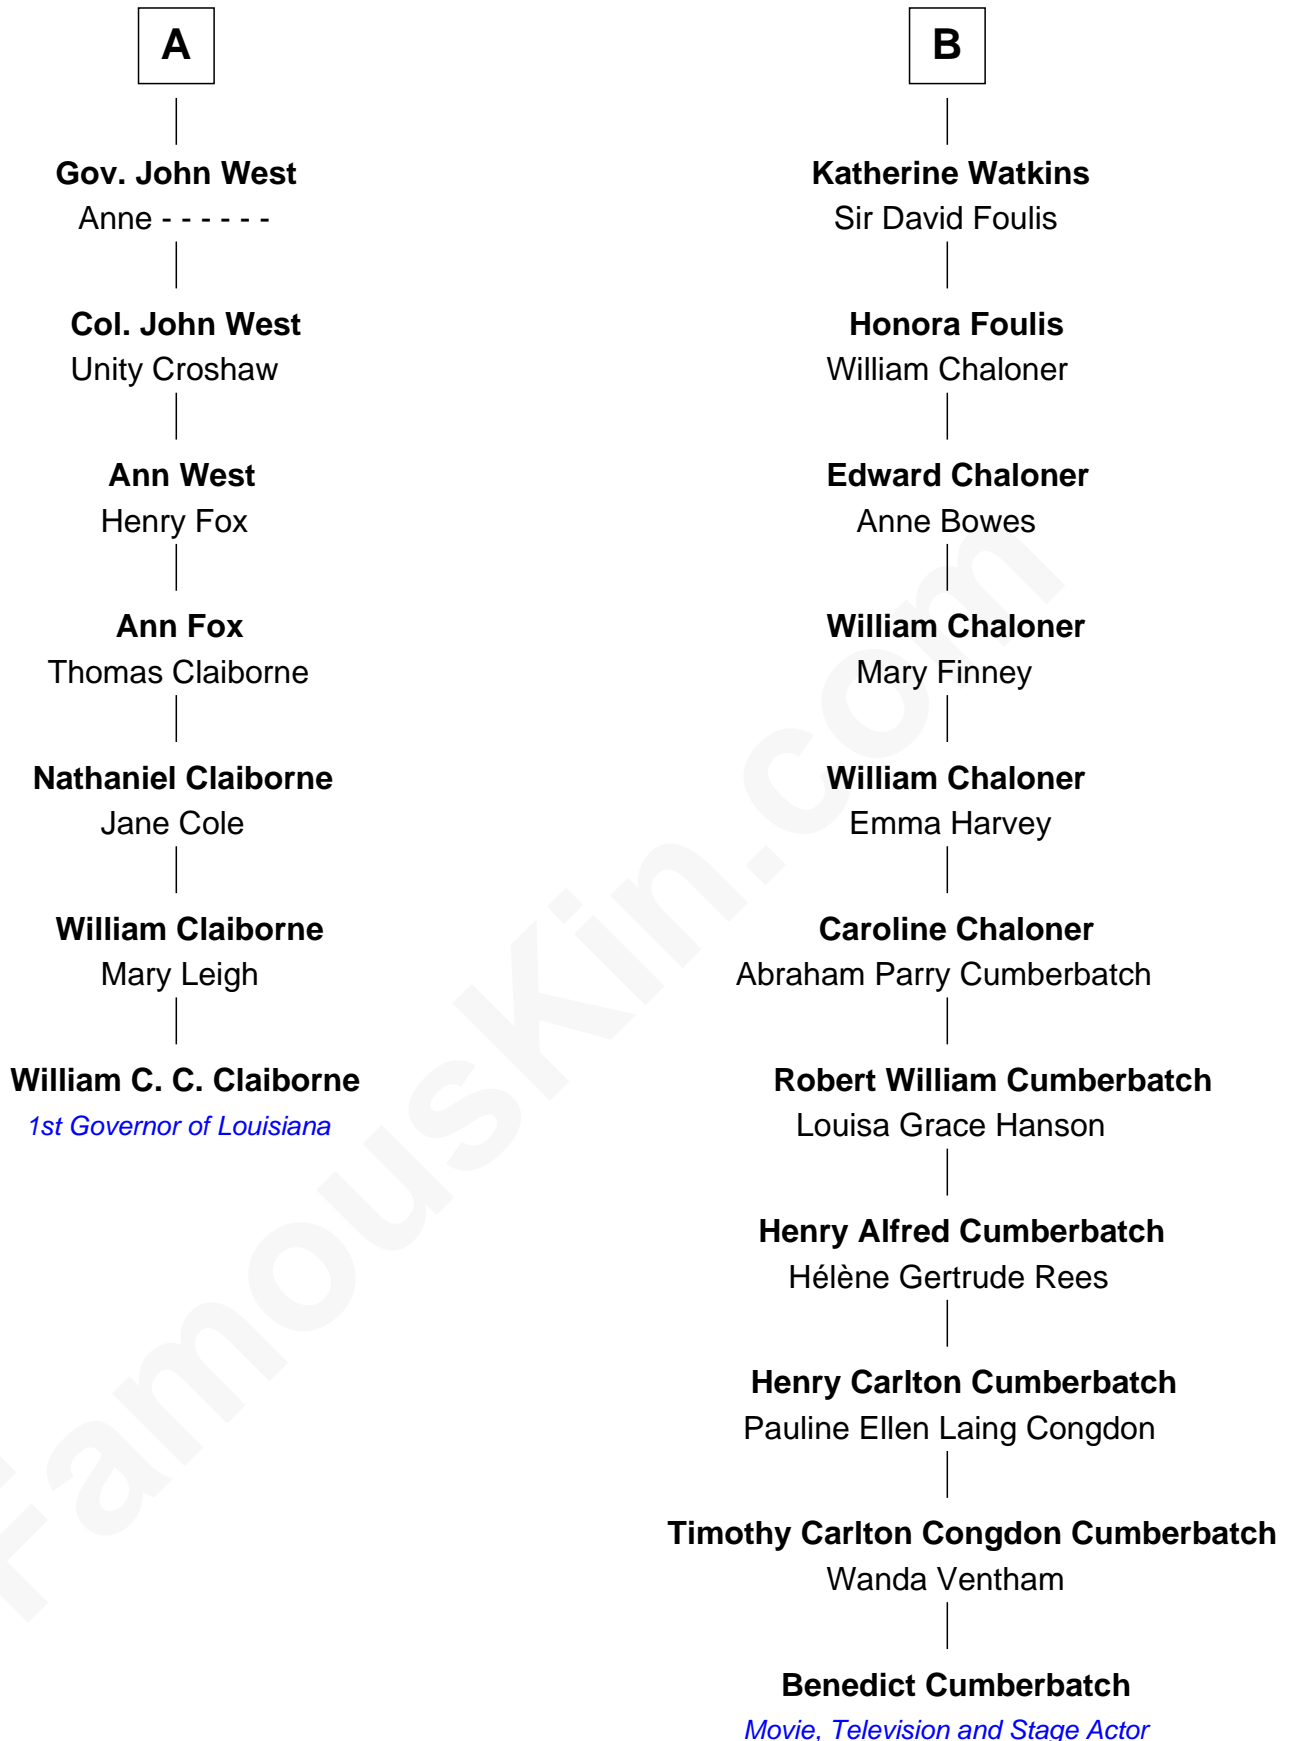

FamousKin.com Relationship Chart of

William C. C. Claiborne

1st Governor of Louisiana

13th cousin 4 times removed of

Benedict Cumberbatch

Movie, Television and Stage Actor

Sir John Howard

Alice Tendring

Sir Robert Howard

Margaret Mowbray

Sir John Howard

Katherine Moleyns

Sir Thomas Howard

Elizabeth Tilney

Elizabeth Howard

Thomas Boleyn

Mary Boleyn

Sir William Carey

Catherine Carey

Sir Francis Knollys

Anne Knollys

Sir Thomas West

A

Henry Howard

Thomas Fleetwood

Sir George Fleetwood

Katherine Denny

Honora Fleetwood

Sir David Watkins

B

Benedict Cumberbatch photo by [Gage Skidmore](#) (CC BY-SA 2.0)