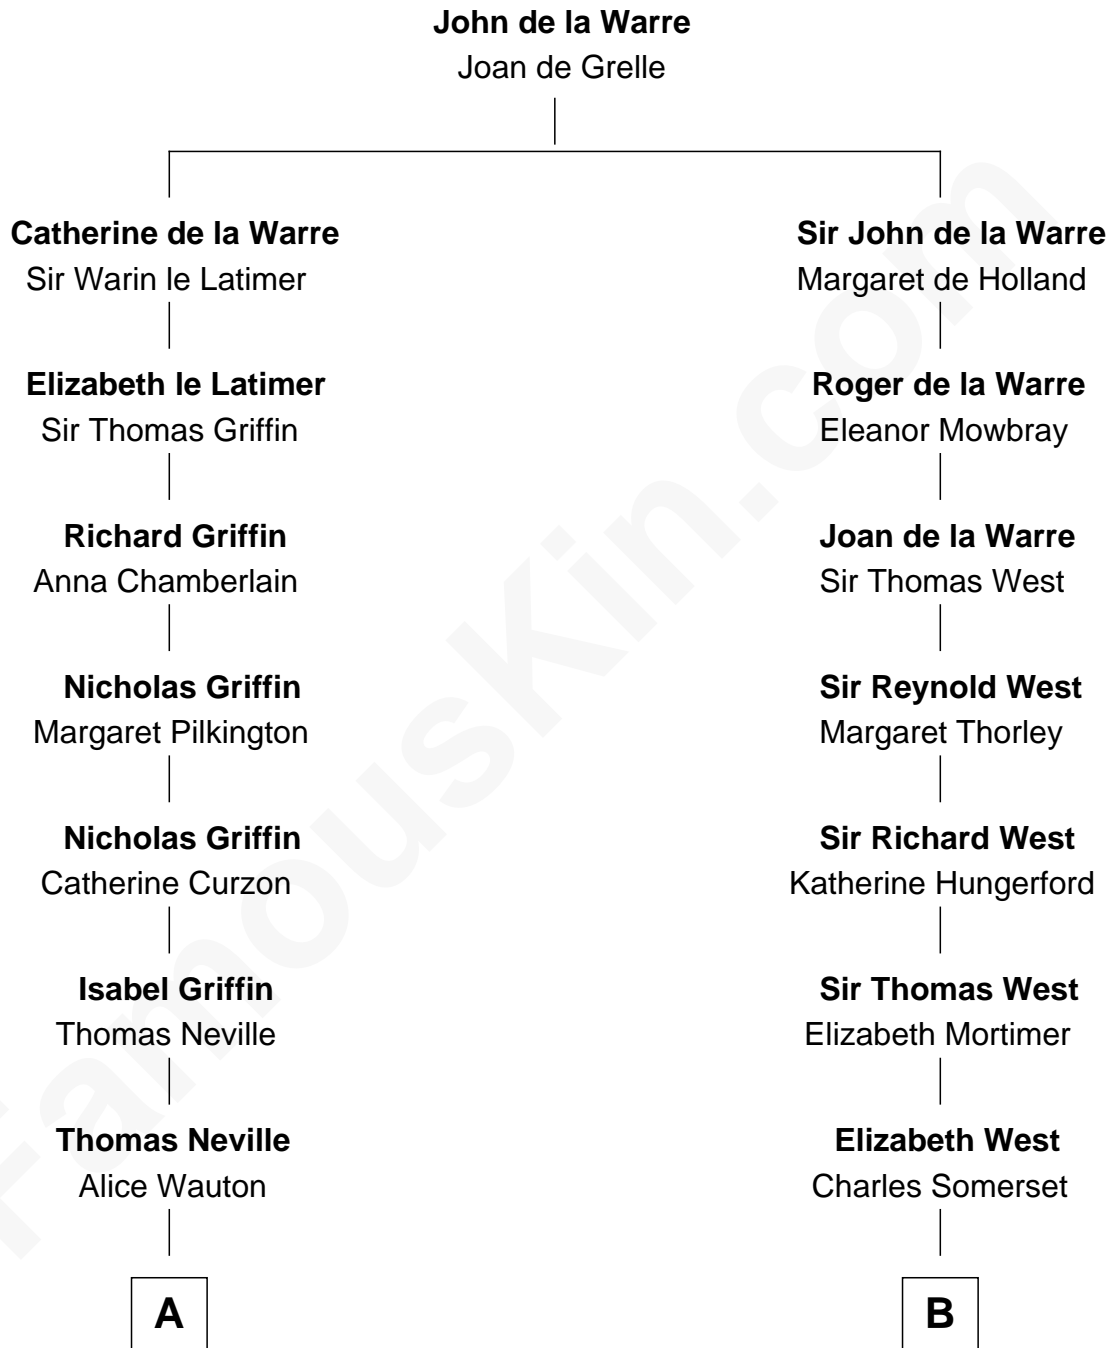

**FamousKin.com**  
**Relationship Chart of**  
**William C. C. Claiborne**  
*1st Governor of Louisiana*

**15th cousin 6 times removed of**  
**Benedict Cumberbatch**  
*Movie, Television and Stage Actor*

C

**Robert William Cumberbatch**

Louisa Grace Hanson

**Henry Alfred Cumberbatch**

Hélène Gertrude Rees

**Henry Carlton Cumberbatch**

Pauline Ellen Laing Congdon

**Timothy Carlton Congdon Cumberbatch**