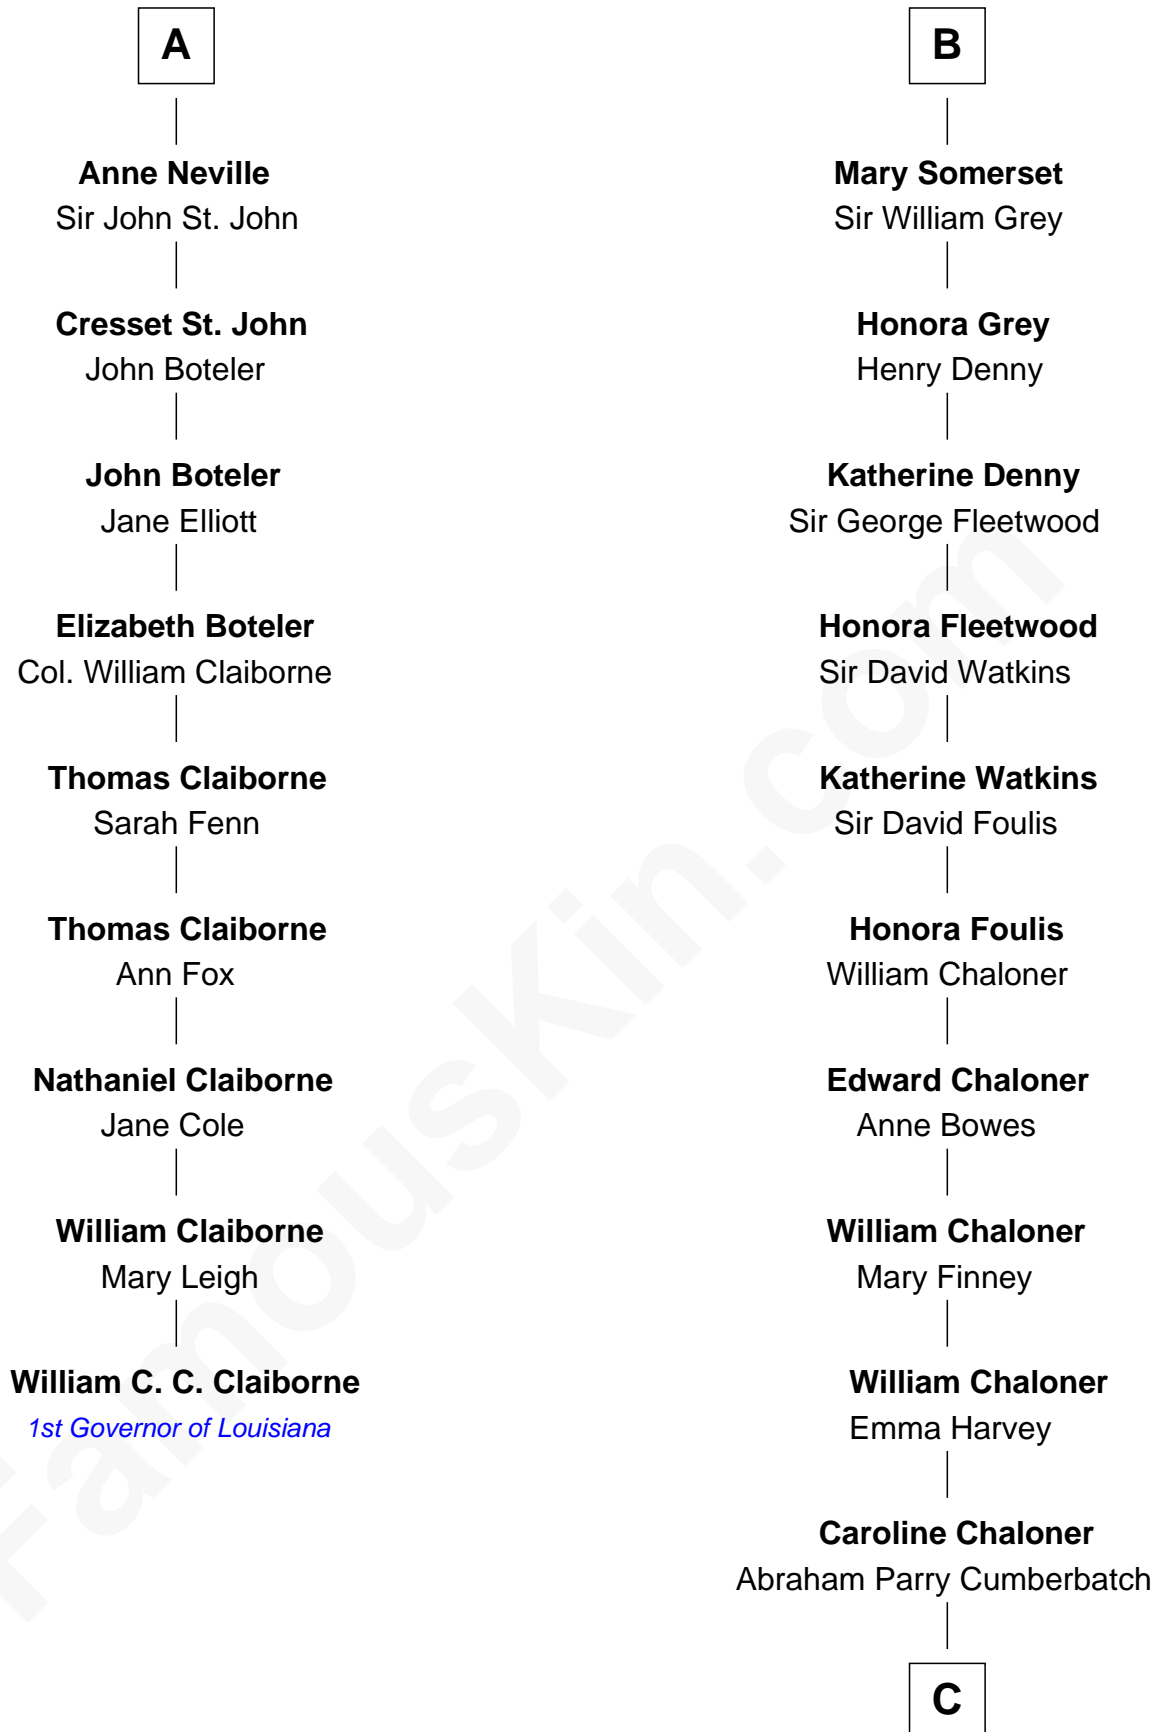

**FamousKin.com**  
**Relationship Chart of**  
**William C. C. Claiborne**  
*1st Governor of Louisiana*

**15th cousin 6 times removed of**  
**Benedict Cumberbatch**  
*Movie, Television and Stage Actor*

C

**Robert William Cumberbatch**

Louisa Grace Hanson

**Henry Alfred Cumberbatch**

Hélène Gertrude Rees

**Henry Carlton Cumberbatch**

Pauline Ellen Laing Congdon

**Timothy Carlton Congdon Cumberbatch**

Wanda Ventham

**Benedict Cumberbatch**

*Movie, Television and Stage Actor*