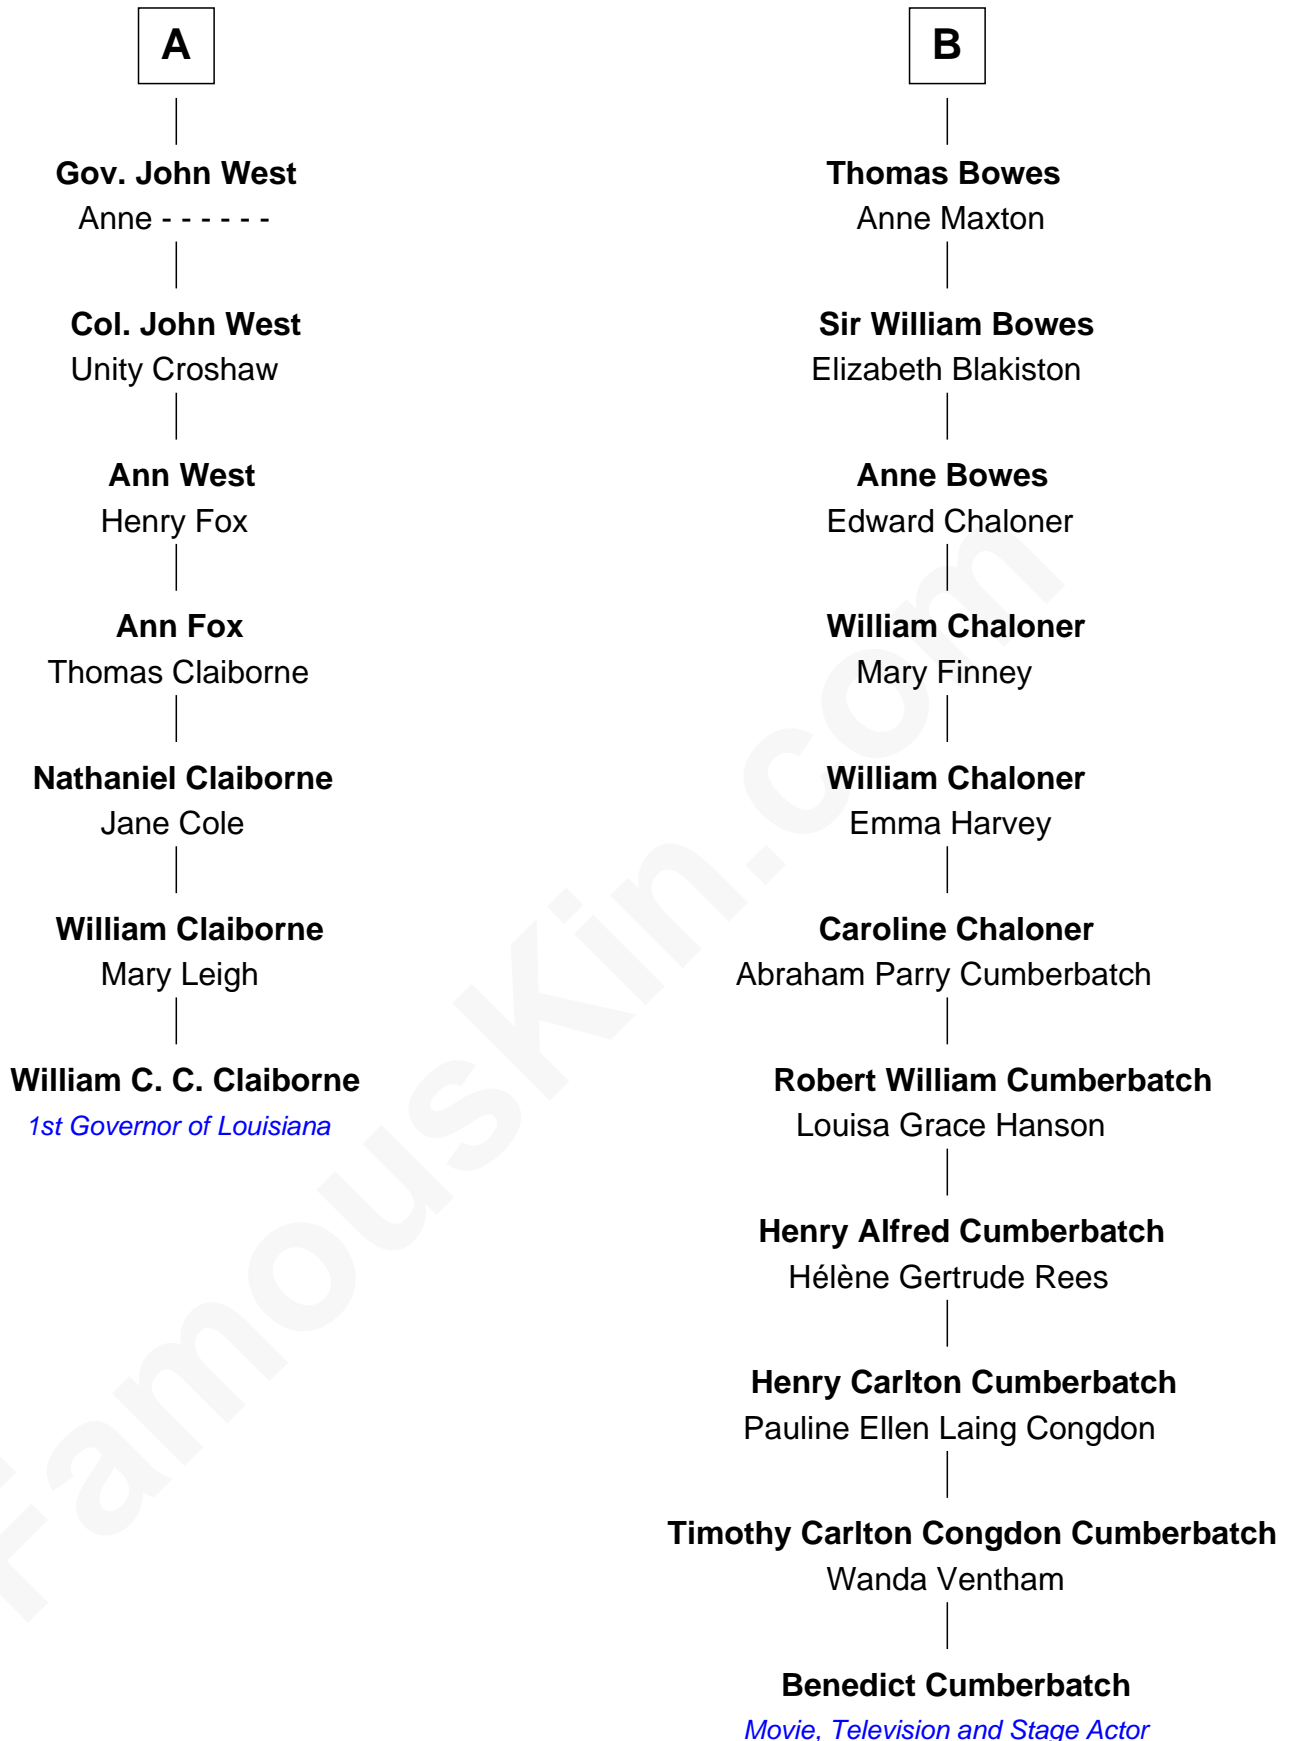

FamousKin.com Relationship Chart of

William C. C. Claiborne

1st Governor of Louisiana

13th cousin 4 times removed of

Benedict Cumberbatch

Movie, Television and Stage Actor

Elizabeth Fitzalan

with husband
Sir Thomas Mowbray

Thomas Boleyn

Mary Boleyn

Sir William Carey

Catherine Carey

Sir Francis Knollys

Anne Knollys

Sir Thomas West

A

Joan Goushill

Sir Thomas Stanley

Margaret Stanley

Sir William Troutbeck

Adam Troutbeck

Joan Molyneux

Margaret Troutbeck

Sir John Talbot

Sir John Talbot

Frances Giffard

Jane Talbot

Sir George Bowes

Thomas Bowes

Anne Warcop

B

Benedict Cumberbatch photo by [Gage Skidmore](#) (CC BY-SA 2.0)