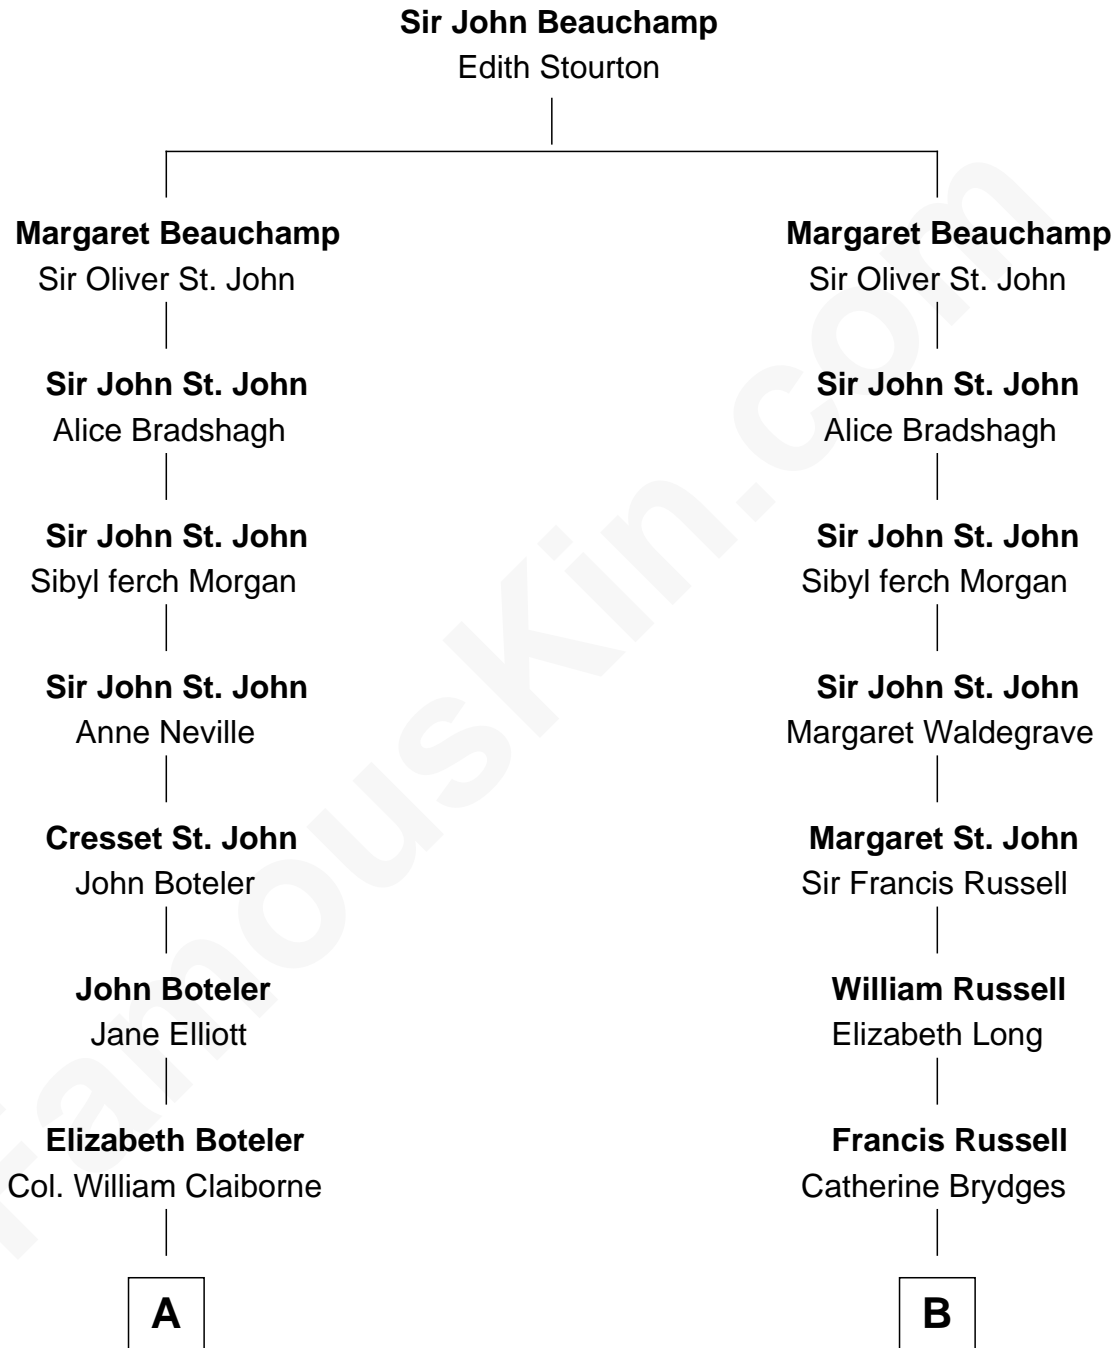

FamousKin.com
Relationship Chart of
William C. C. Claiborne
1st Governor of Louisiana

11th cousin 6 times removed of
Queen Elizabeth II
Queen of the United Kingdom

Elizabeth II photo by [Eric Draper](#)