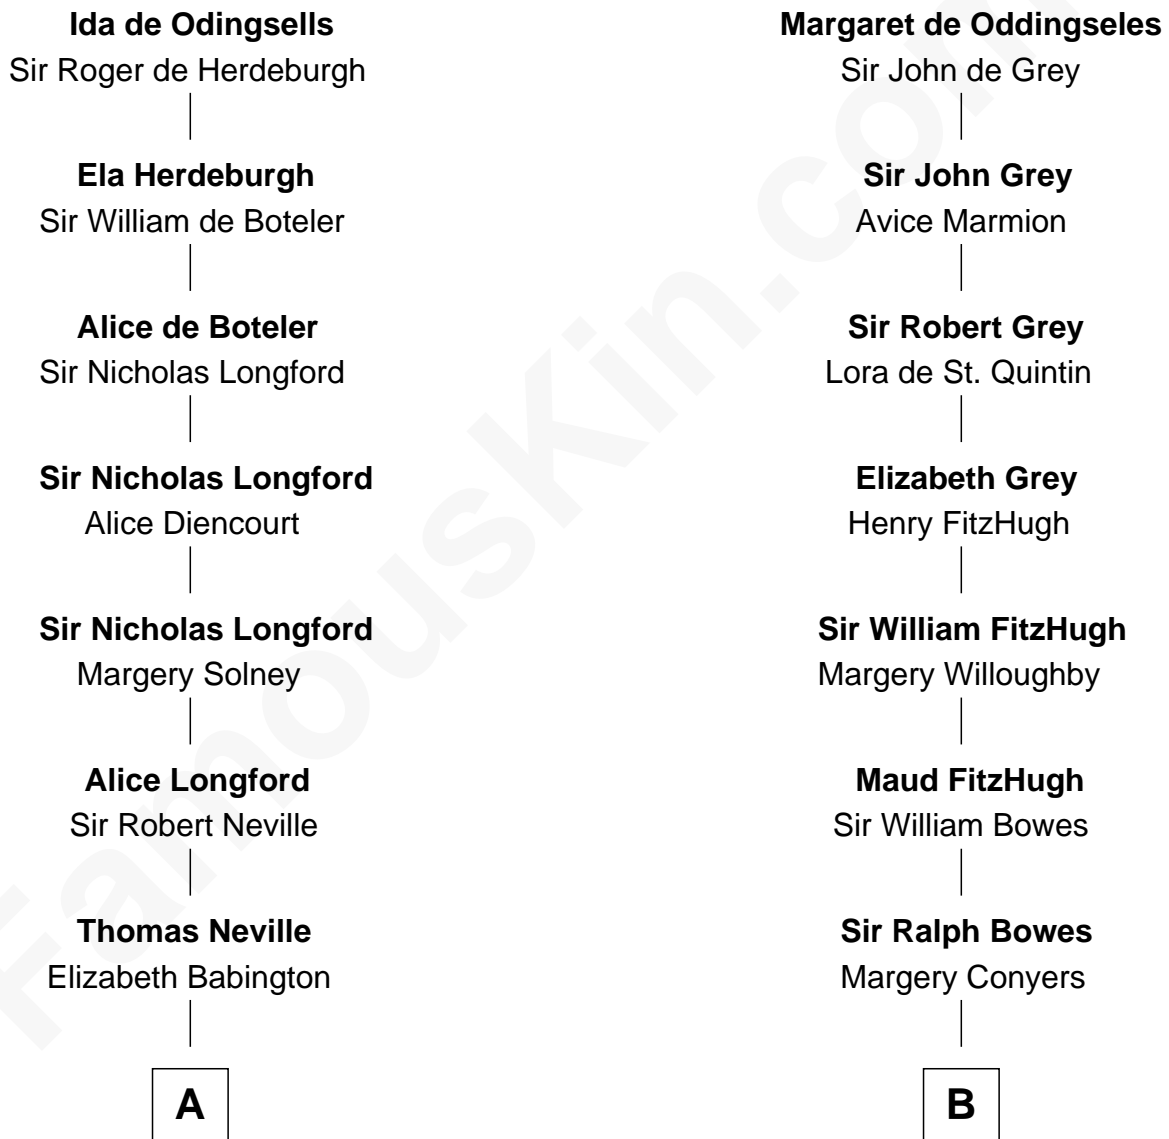

FamousKin.com Relationship Chart of

William C. C. Claiborne

1st Governor of Louisiana

18th cousin 1 time removed of

Queen Elizabeth II

Queen of the United Kingdom

William de Odingsells

Ela FitzWalter

FamousKin.com