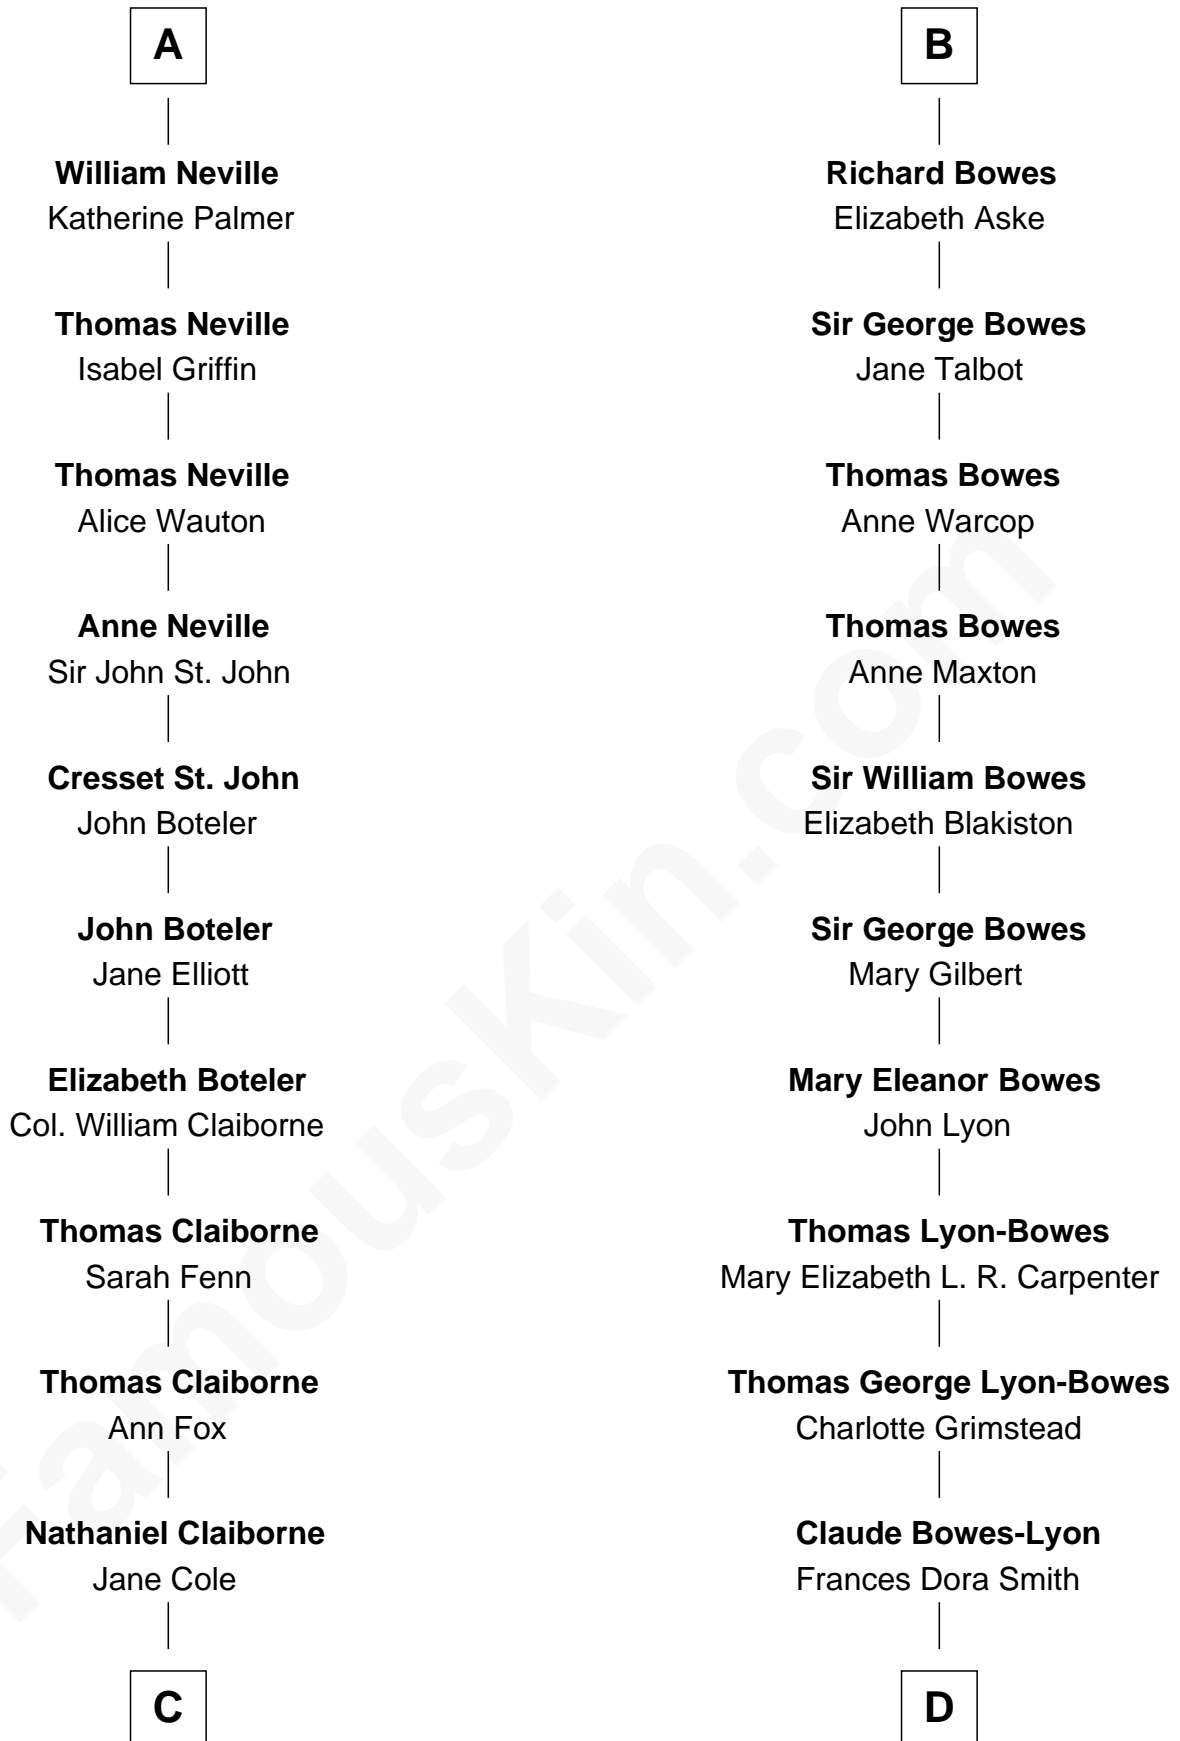

FamousKin.com Relationship Chart of

William C. C. Claiborne

1st Governor of Louisiana

18th cousin 1 time removed of

Queen Elizabeth II

Queen of the United Kingdom

William de Odingsells

Ela FitzWalter

FamousKin.com