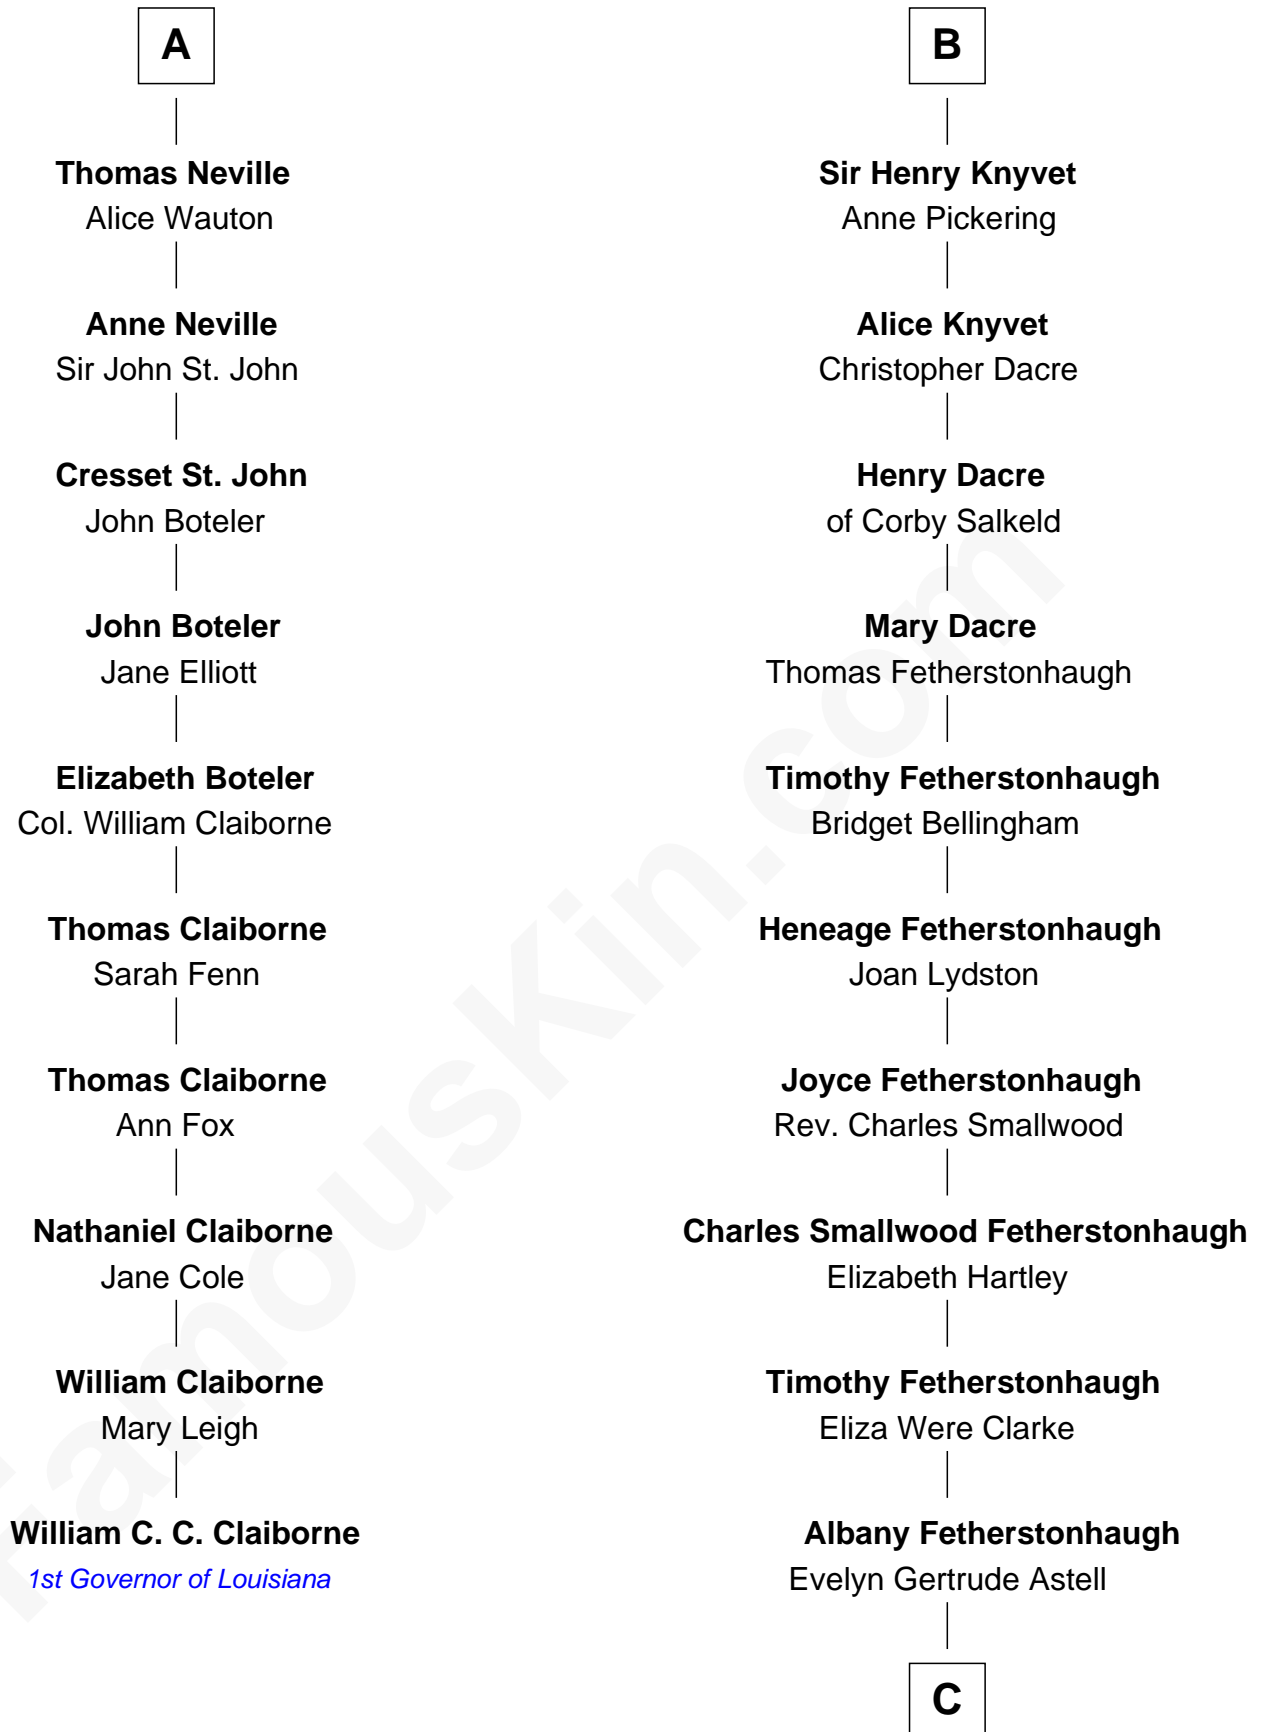

**FamousKin.com**  
**Relationship Chart of**  
**William C. C. Claiborne**  
*1st Governor of Louisiana*

16th cousin 4 times removed of

**Tilda Swinton**  
*Movie Actress*

**Sir William de Boteler**  
 Ela Herdeburgh

**Alice de Boteler**  
 Sir Nicholas Longford

**Sir Nicholas Longford**  
 Alice Diencourt

**Sir Nicholas Longford**  
 Margery Solney

**Alice Longford**  
 Sir Robert Neville

**Thomas Neville**  
 Elizabeth Babington

**William Neville**  
 Katherine Palmer

**Thomas Neville**  
 Isabel Griffin

**A**

**Ankaret le Boteler**  
 John le Strange

**Eleanor le Strange**  
 Sir Reynold de Grey

**Sir Reynold Grey**  
 Margaret de Ros

**Sir John Grey**  
 Constance de Holand

**Alice Grey**  
 Sir William Knyvet

**Sir Edmund Knyvet**  
 Eleanor Tyrrel

**Sir Thomas Knyvet**  
 Muriel Howard

**B**

C

**Gertrude Clare Fetherstonhaugh**

Cecil George Herbert Alers-Hankey