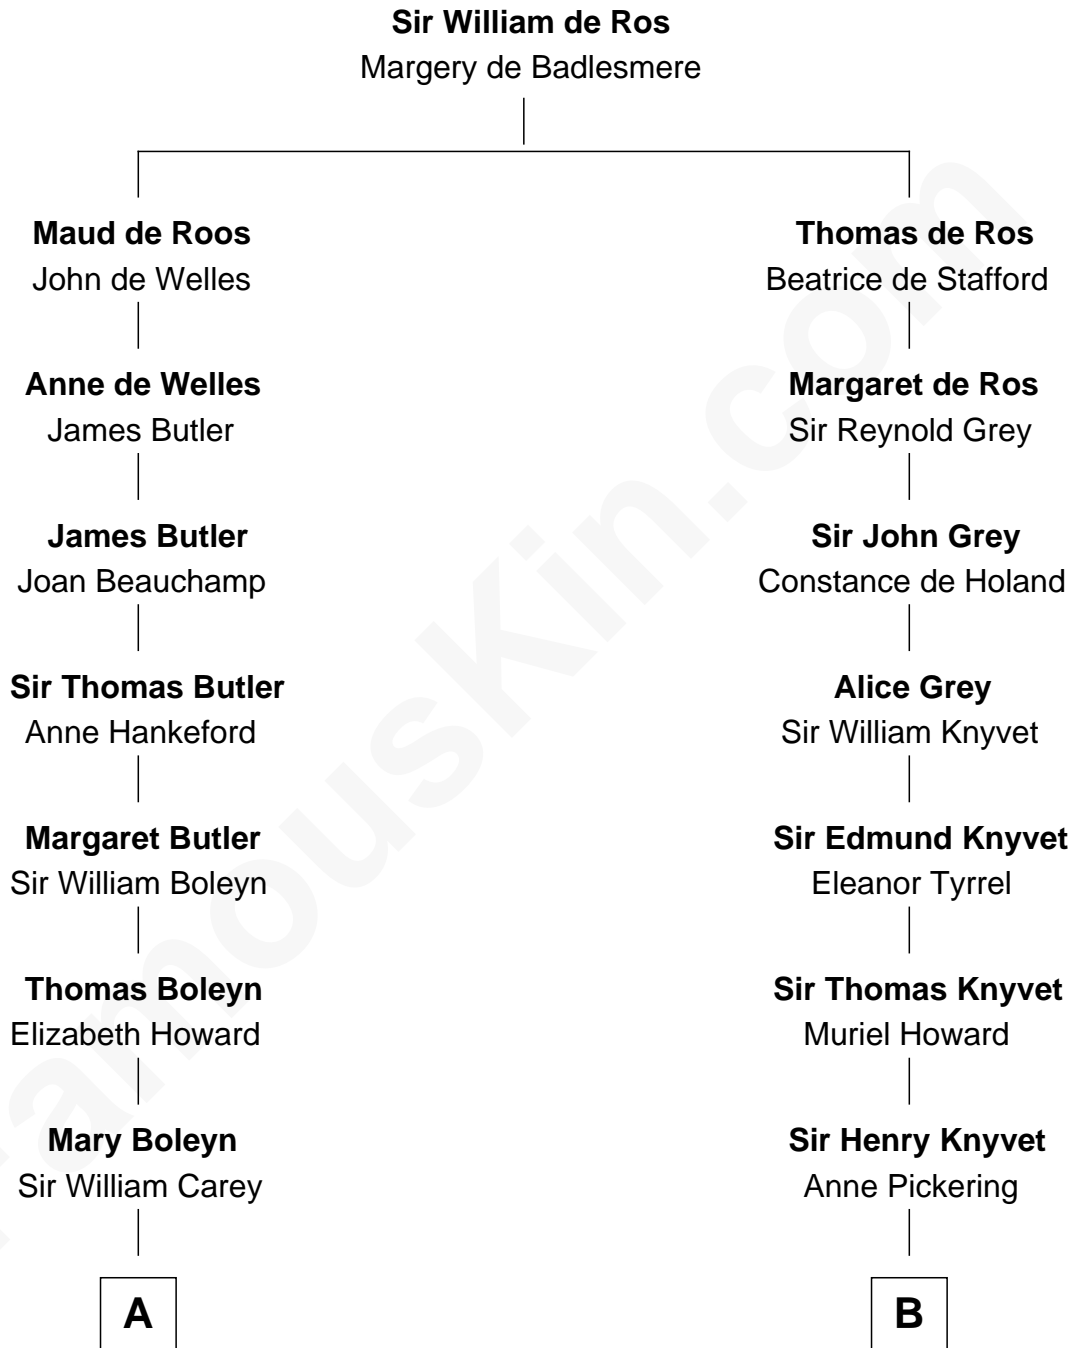

FamousKin.com
Relationship Chart of
William C. C. Claiborne
1st Governor of Louisiana

15th cousin 4 times removed of
Tilda Swinton
Movie Actress

C

Mariora Beatrice Evelyn Rochfort Alers-Hankey

Alan Henry Campbell Swinton

Sir John Swinton

Judith Balfour Killen

Tilda Swinton

Movie Actress

FamousKin.com