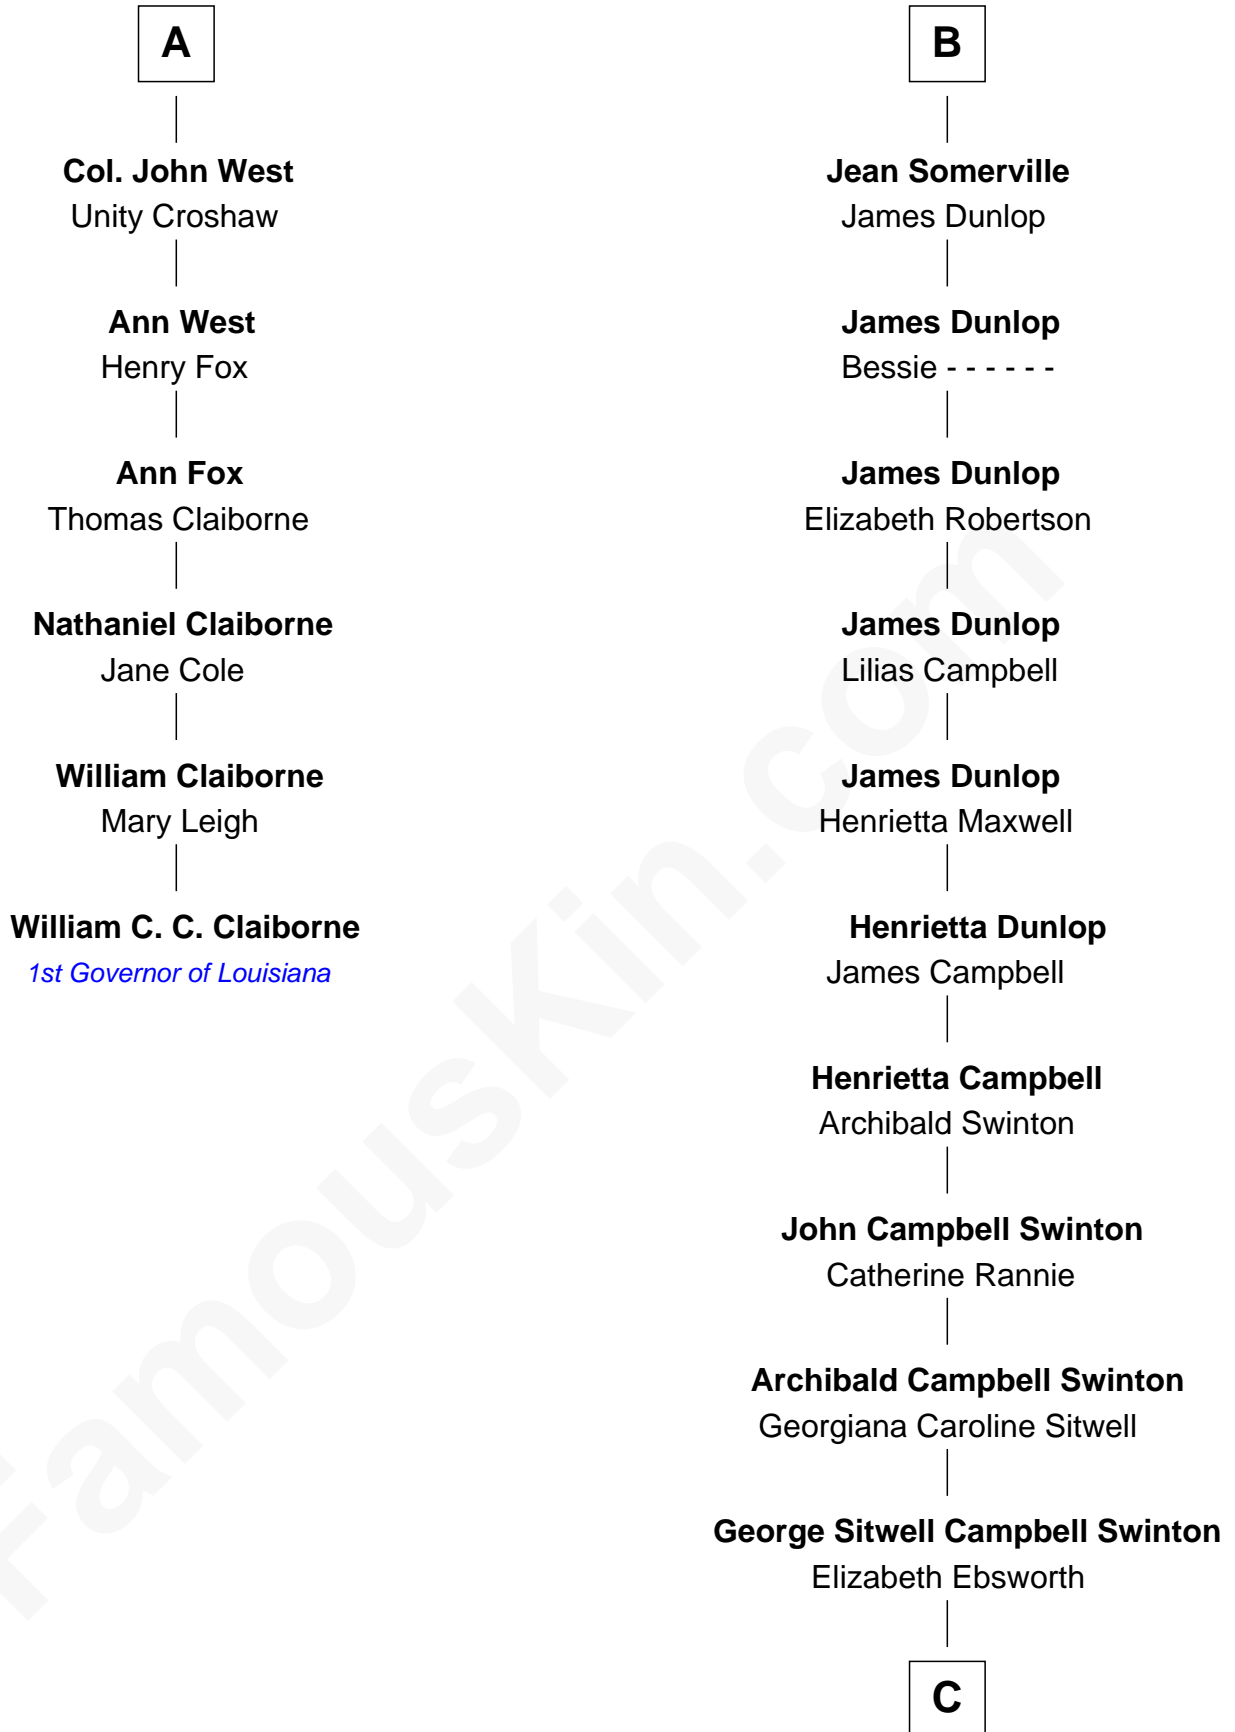

**FamousKin.com**  
**Relationship Chart of**  
**William C. C. Claiborne**  
*1st Governor of Louisiana*

12th cousin 7 times removed of

**Tilda Swinton**  
*Movie Actress*

**Sir John Beaufort**  
 Margaret de Holand

**Edmund Beaufort**  
 Eleanor Beauchamp

**Joan Beaufort**  
 James I, King of Scotland

**Eleanor Beaufort**  
 Sir Robert Spencer

**James II, King of Scotland**  
 Mary of Guelders

**Margaret Spencer**  
 Sir Thomas Carey

**Mary Stewart of Scotland**  
 James Hamilton

**Sir William Carey**  
 Mary Boleyn

**Elizabeth Hamilton**  
 Matthew Stewart

**Catherine Carey**  
 Sir Francis Knollys

**Margaret Stewart**  
 John Fleming

**Anne Knollys**  
 Sir Thomas West

**Margaret Fleming**  
 Patrick Murray

**Gov. John West**  
 Anne - - - - -

**Katherine Murray**  
 Sir John Somerville

**A**

**B**

C

**Alan Henry Campbell Swinton**  
Mariora Beatrice Evelyn Rochfort Alers-Hankey