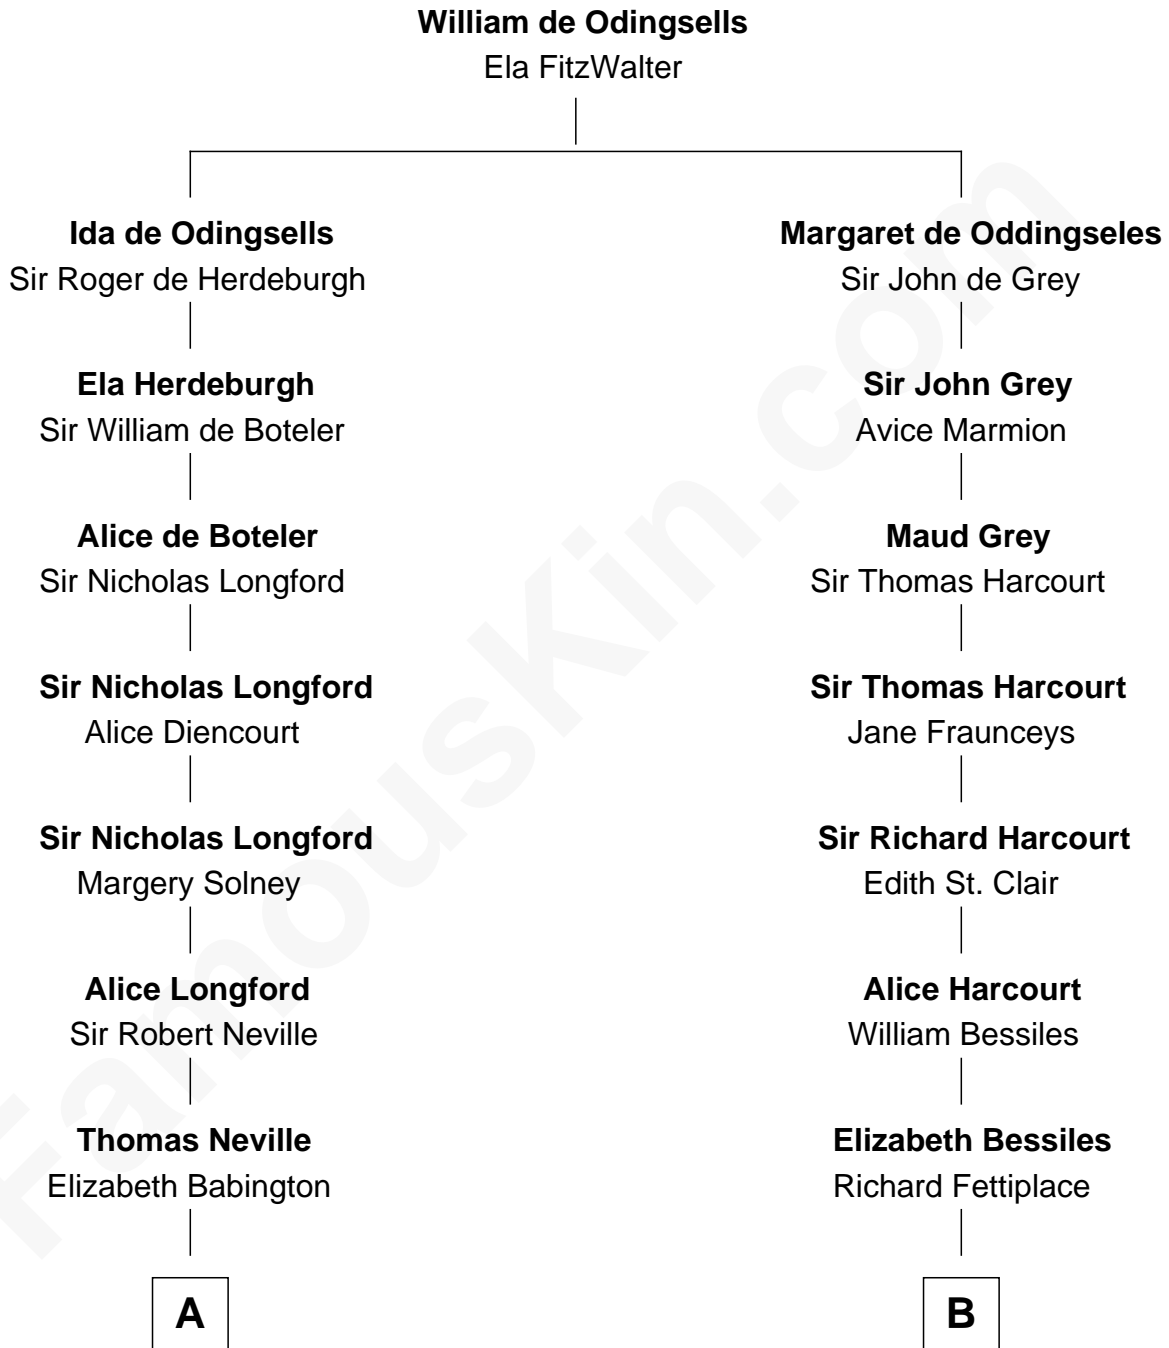

# FamousKin.com Relationship Chart of

**William C. C. Claiborne**

*1st Governor of Louisiana*

16th cousin 2 times removed of

**Jane (Appleton) Pierce**

*First Lady of President Franklin Pierce*

**C**

William Claiborne

Mary Leigh

William C. C. Claiborne

*1st Governor of Louisiana*

FamousKin.com