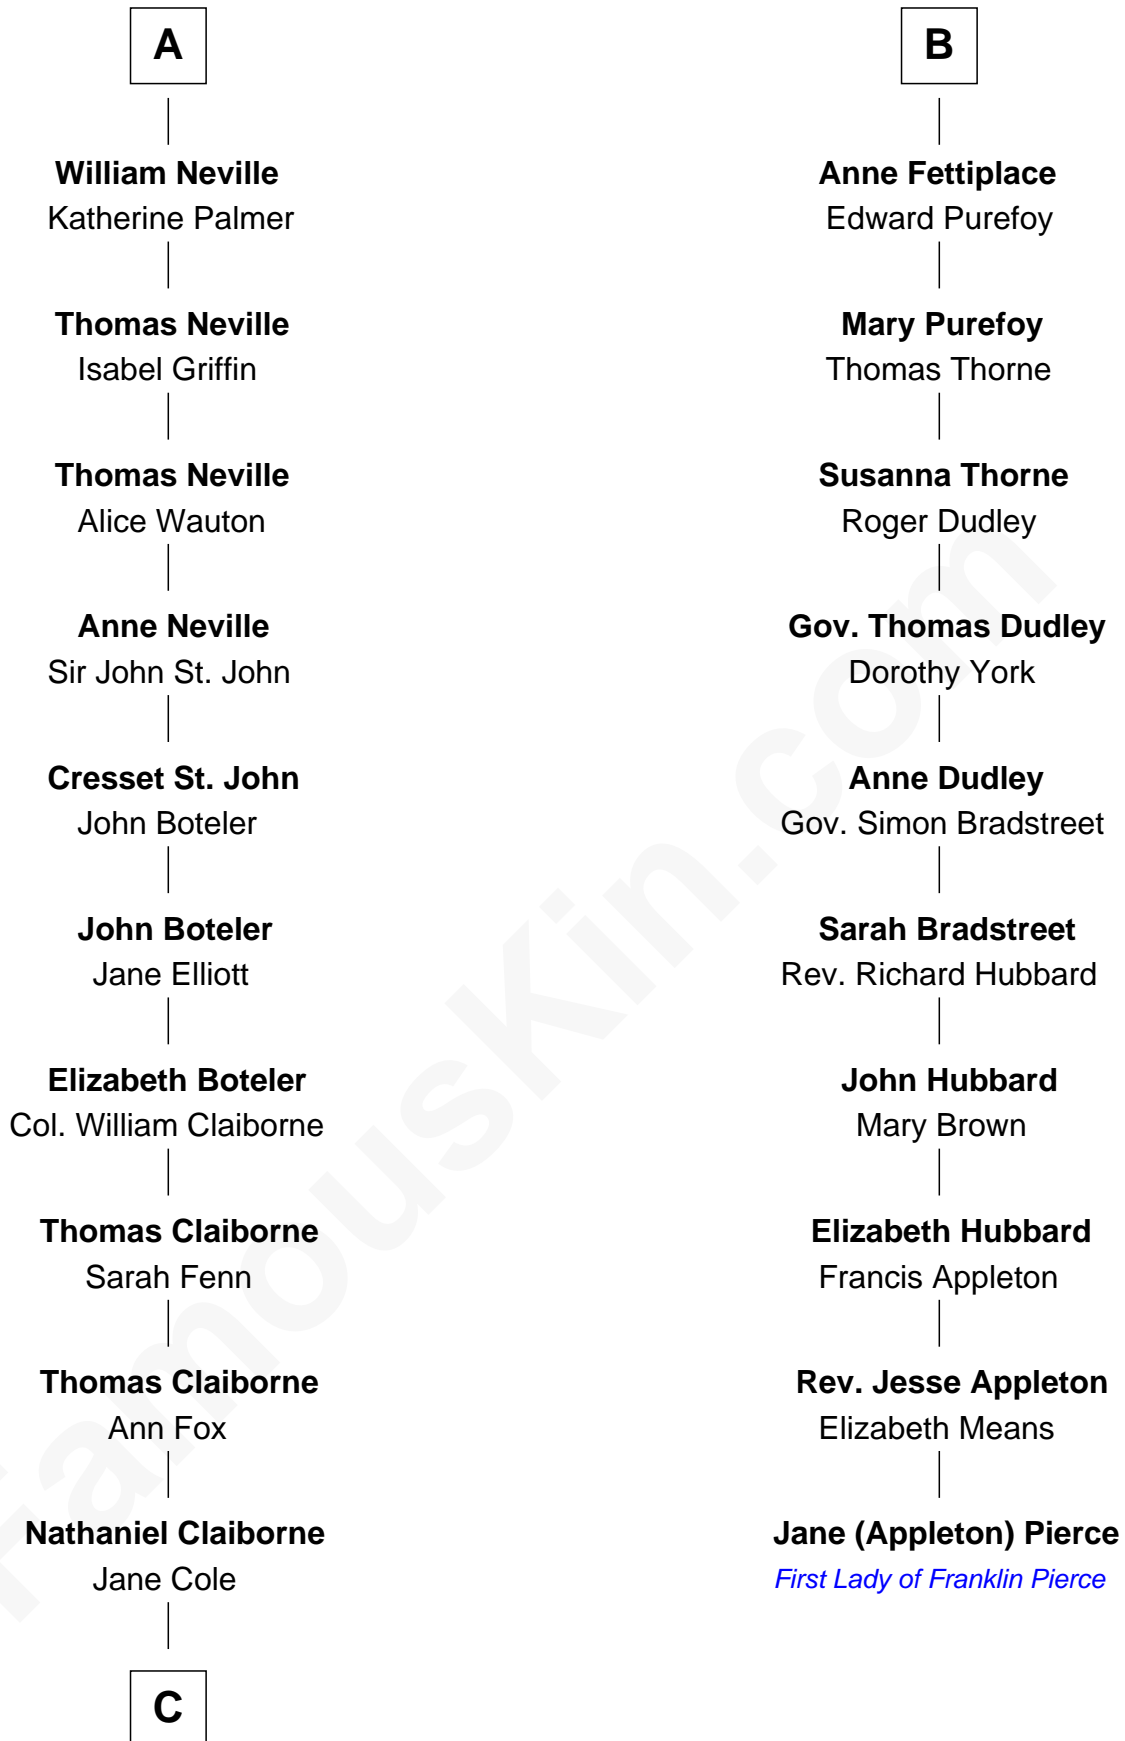

# FamousKin.com Relationship Chart of

**William C. C. Claiborne**

*1st Governor of Louisiana*

16th cousin 2 times removed of

**Jane (Appleton) Pierce**

*First Lady of President Franklin Pierce*

**C**

William Claiborne

Mary Leigh

William C. C. Claiborne

*1st Governor of Louisiana*

FamousKin.com