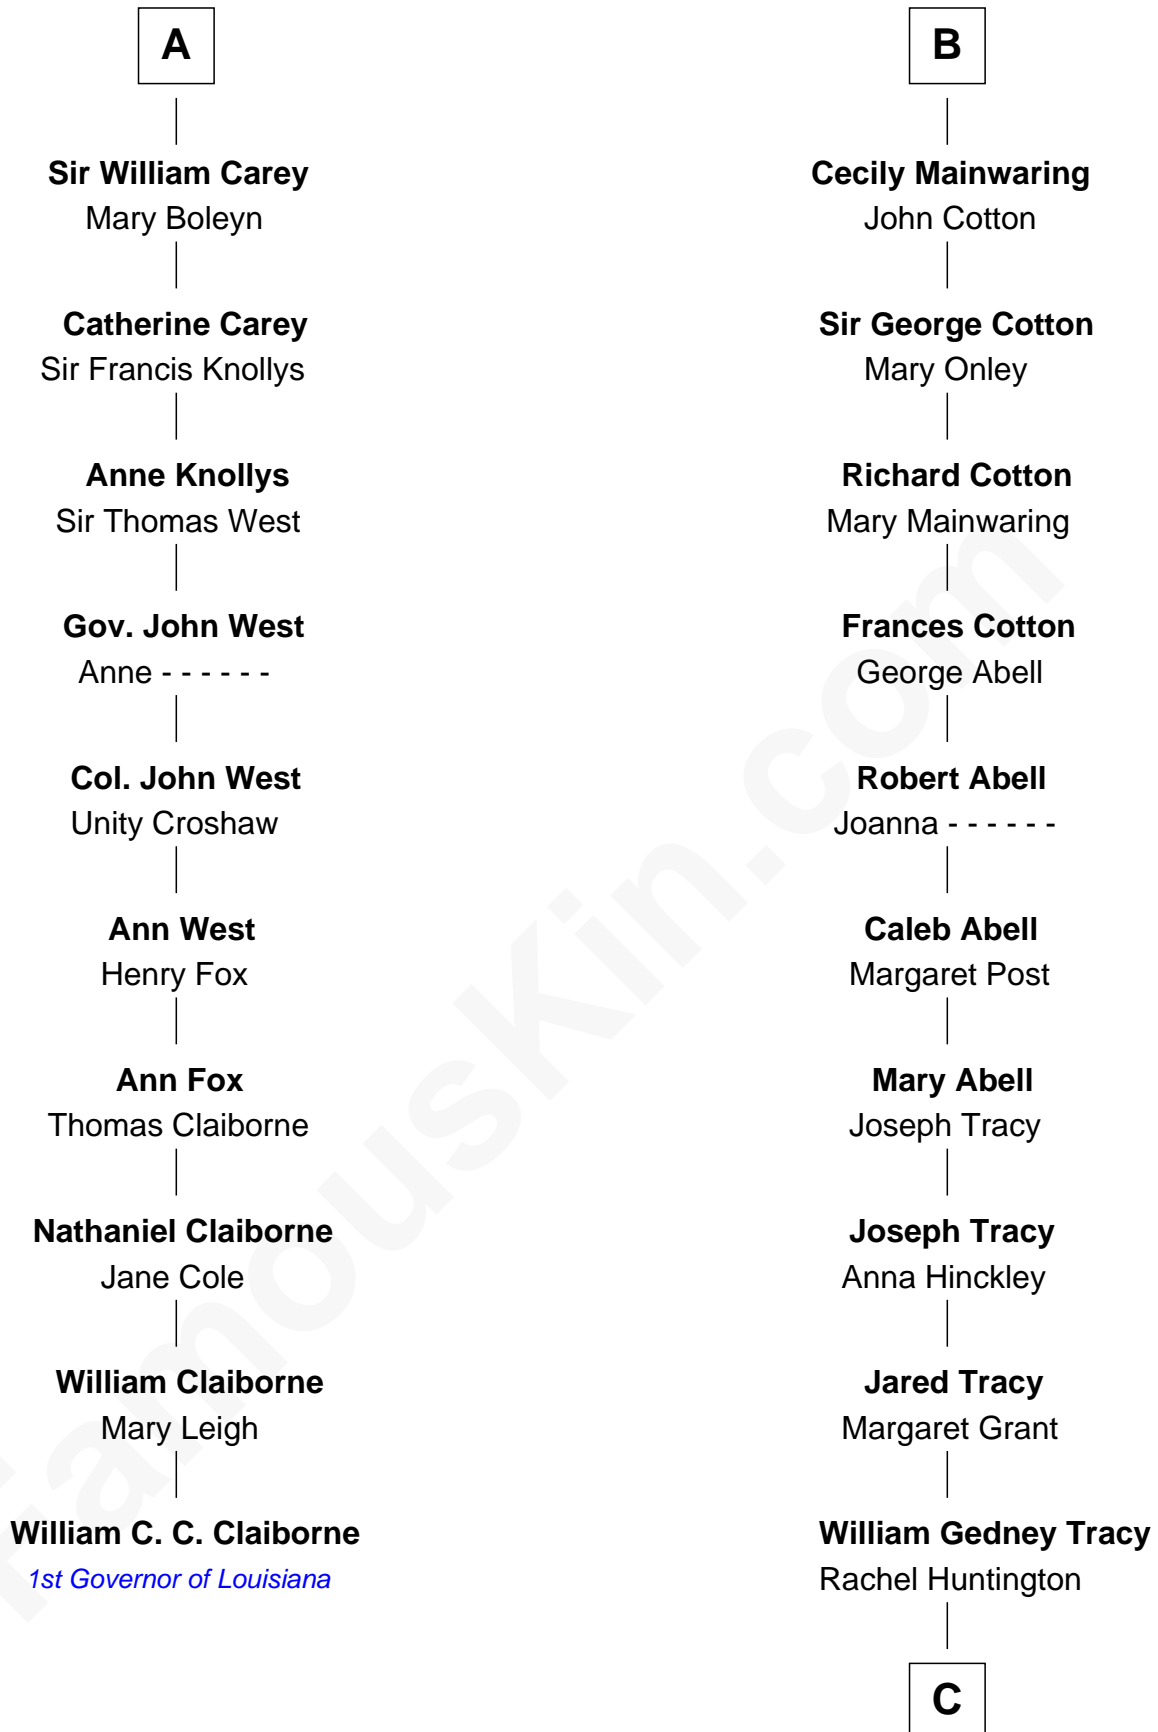

FamousKin.com Relationship Chart of

William C. C. Claiborne

1st Governor of Louisiana

16th cousin 4 times removed of

Henry Sturgis Morgan

Co-Founder of Morgan Stanley

Sir Hugh le Despencer

Isabella de Beauchamp

C

Charles F. Tracy

Louisa Kirkland

Frances Louisa Tracy

John Pierpont Morgan

John Pierpont Morgan

Jane Norton Grew

Henry Sturgis Morgan