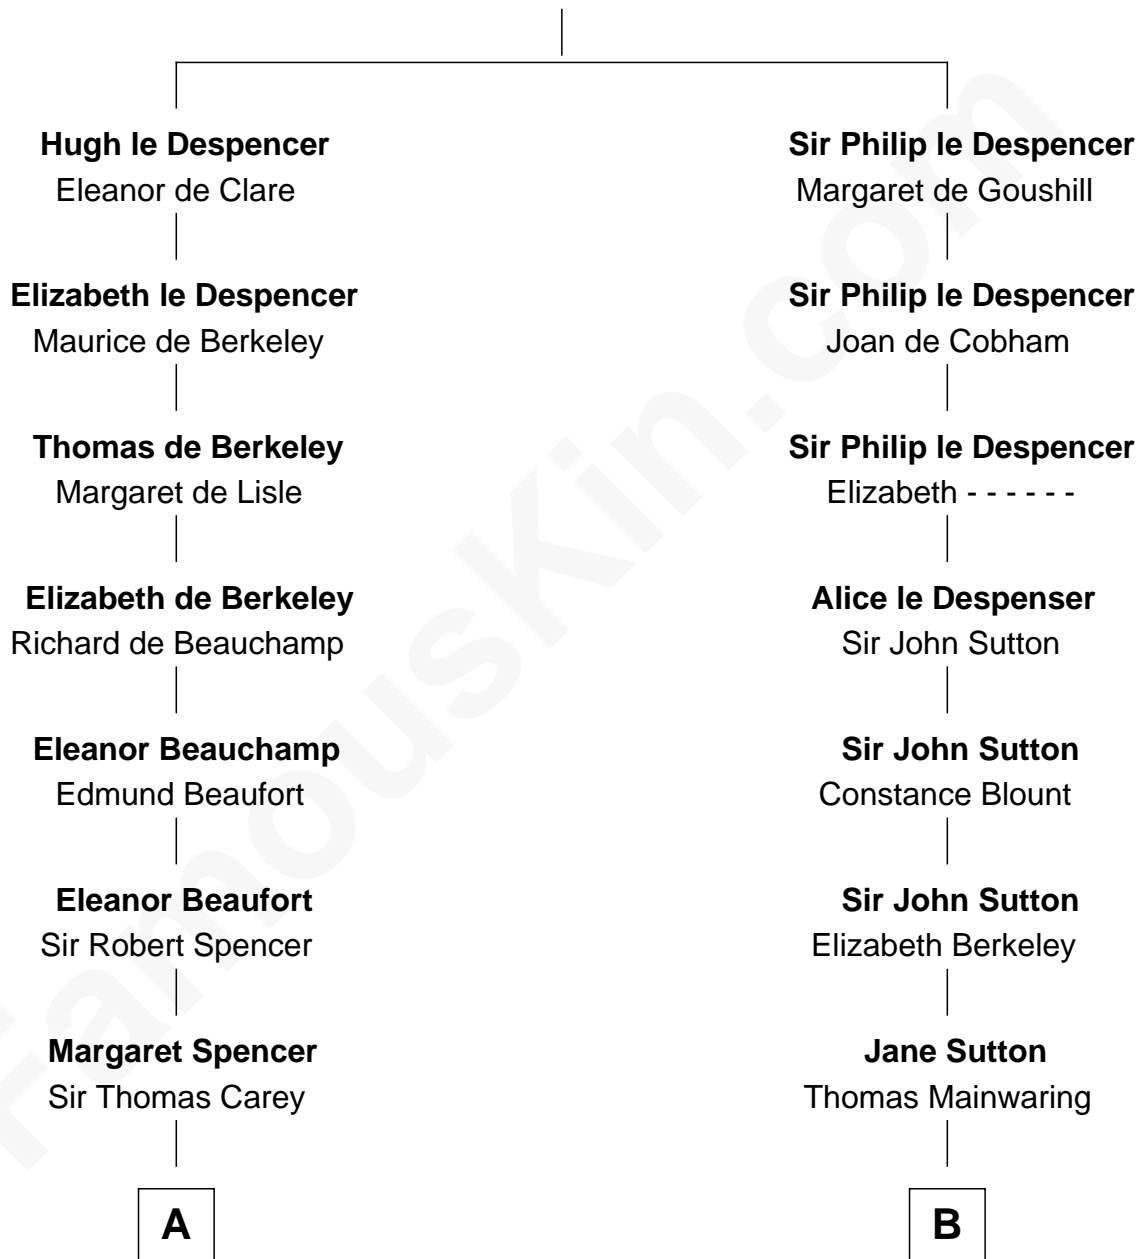

FamousKin.com Relationship Chart of

William C. C. Claiborne

1st Governor of Louisiana

16th cousin 4 times removed of

Henry Sturgis Morgan

Co-Founder of Morgan Stanley

Sir Hugh le Despencer

Isabella de Beauchamp

C

Charles F. Tracy

Louisa Kirkland

Frances Louisa Tracy

John Pierpont Morgan

John Pierpont Morgan

Jane Norton Grew

Henry Sturgis Morgan