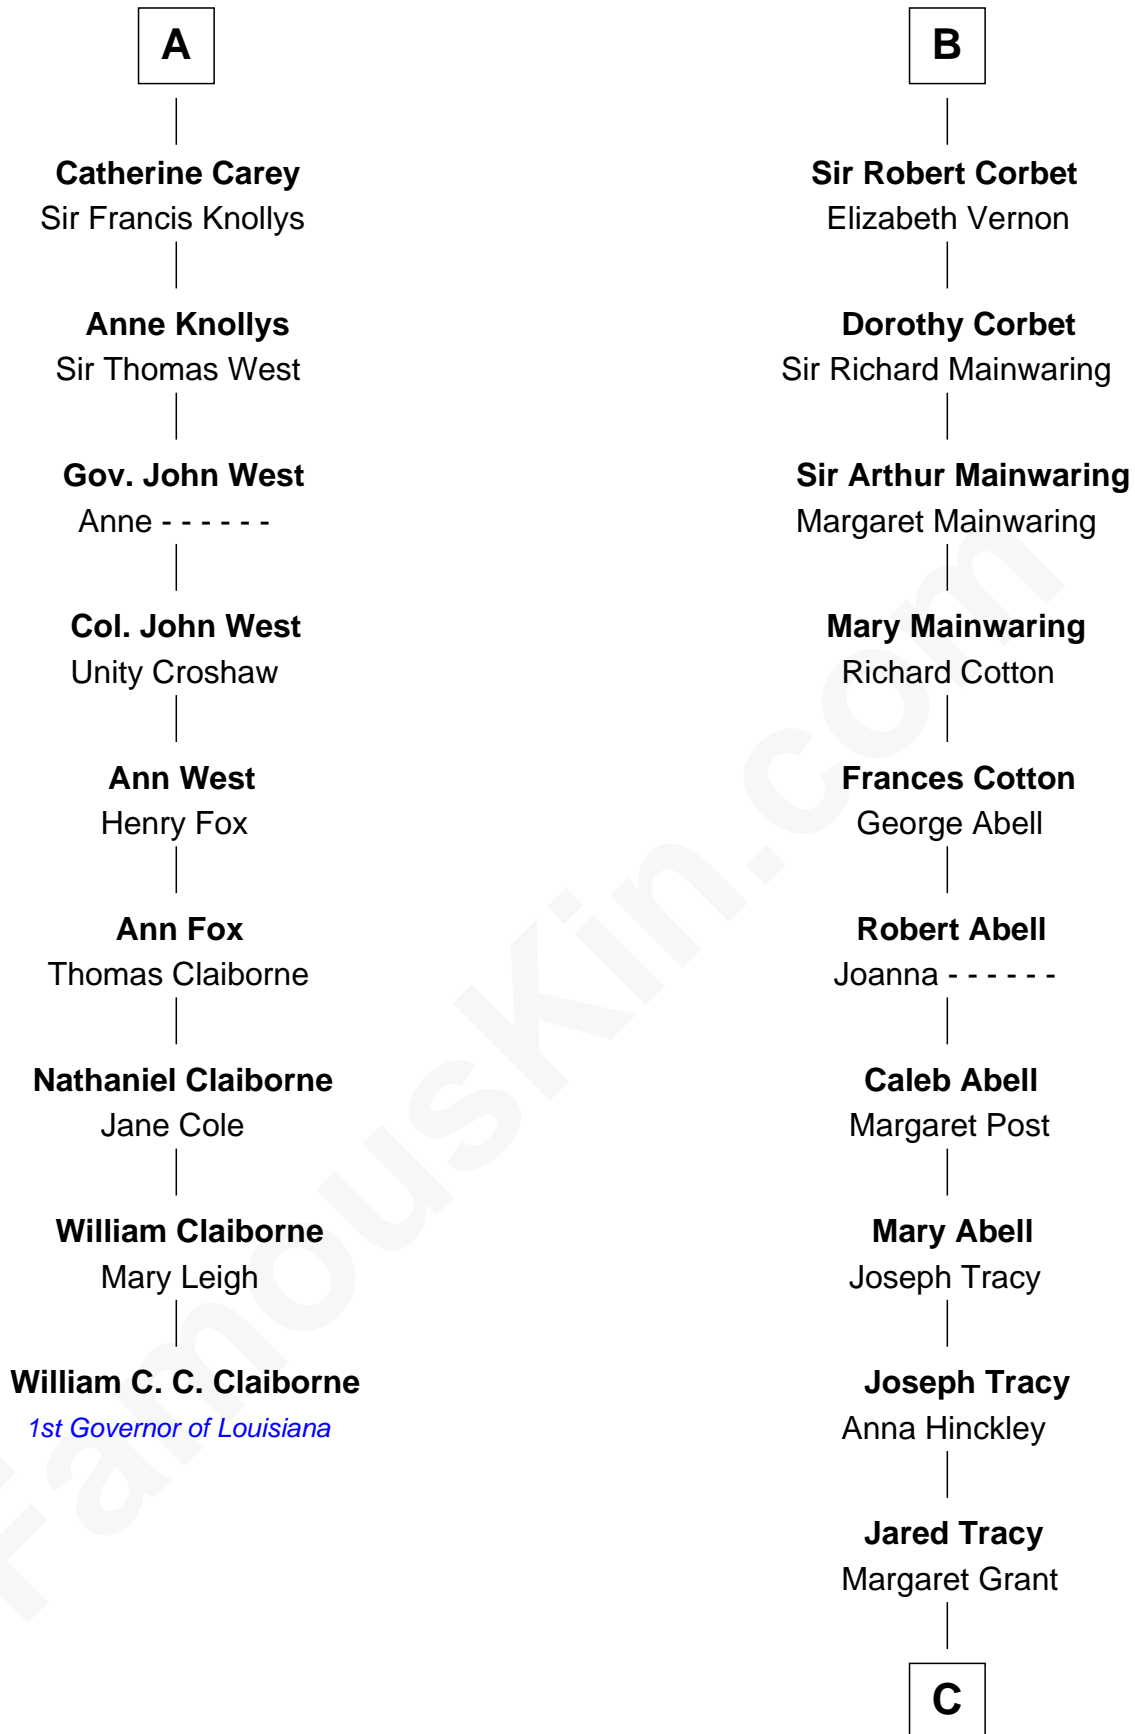

# FamousKin.com Relationship Chart of

**William C. C. Claiborne**

*1st Governor of Louisiana*

15th cousin 6 times removed of

**Henry Sturgis Morgan**

*Co-Founder of Morgan Stanley*

**Hugh le Despencer**

Eleanor de Clare

**Eleanor Beaufort**

Sir Robert Spencer

**Margaret Spencer**

Sir Thomas Carey

**Sir William Carey**

Mary Boleyn

**A**

**Sir Edward le Despencer**

Elizabeth Belknap

**Anne Ferrers**

Sir Walter Devereux

**Elizabeth Devereux**

Sir Richard Corbet

**B**

**C**

**William Gedney Tracy**

Rachel Huntington

**Charles F. Tracy**

Louisa Kirkland

**Frances Louisa Tracy**

John Pierpont Morgan

**John Pierpont Morgan**

Jane Norton Grew

**Henry Sturgis Morgan**