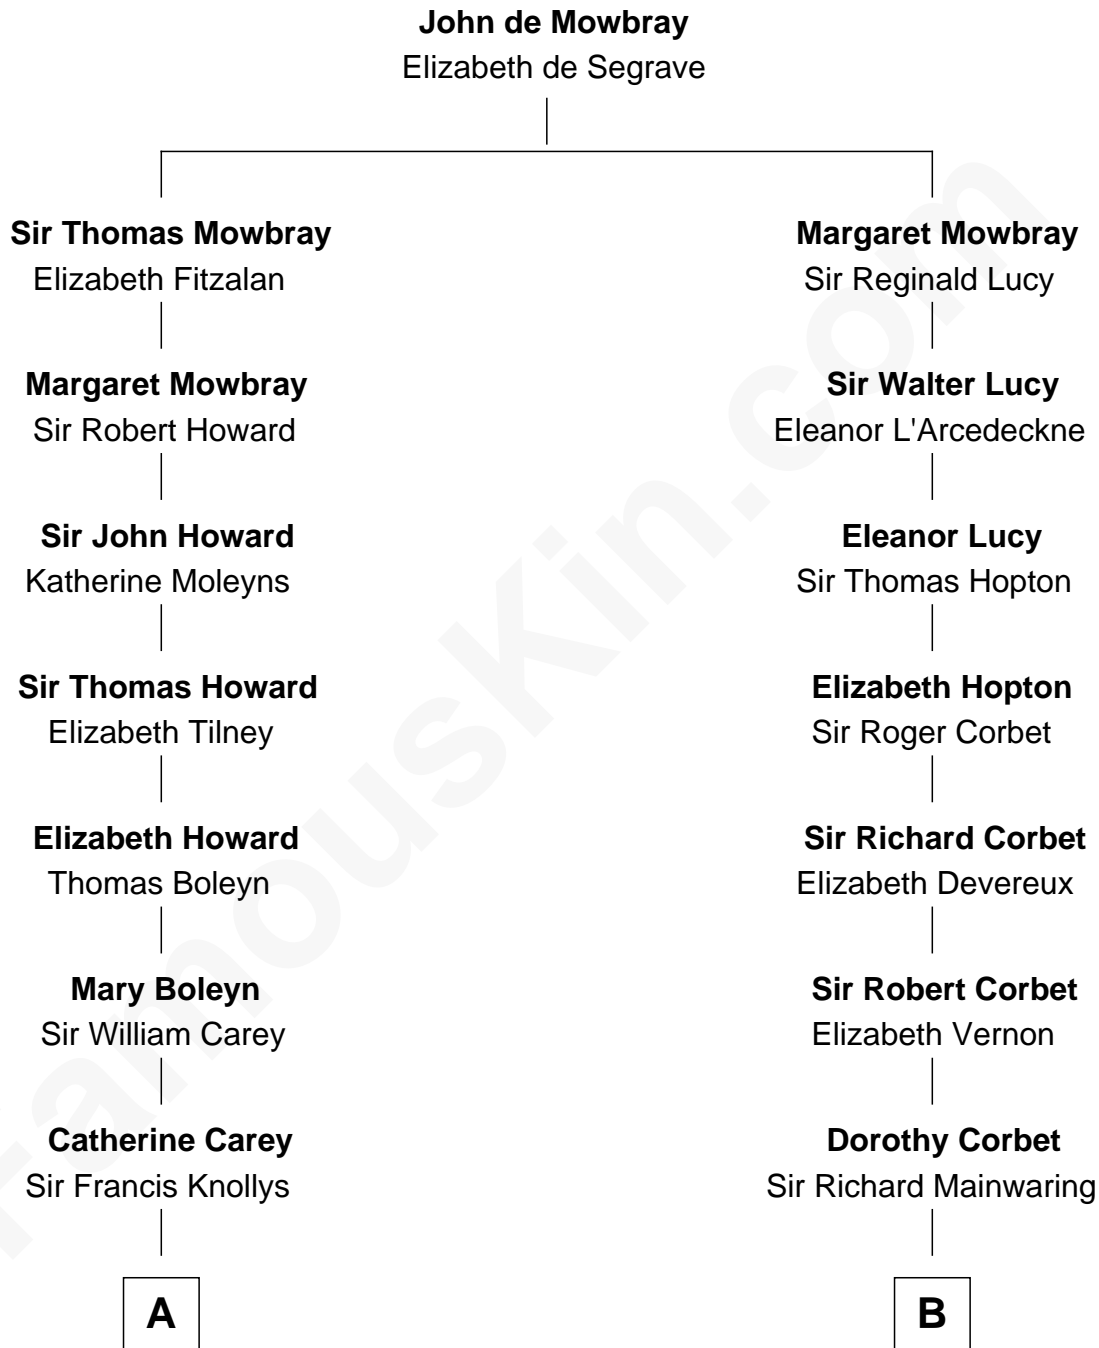

FamousKin.com
Relationship Chart of
William C. C. Claiborne
1st Governor of Louisiana

14th cousin 5 times removed of
Henry Sturgis Morgan
Co-Founder of Morgan Stanley

C

—
Frances Louisa Tracy

John Pierpont Morgan

—
John Pierpont Morgan

Jane Norton Grew

—
Henry Sturgis Morgan

Co-Founder of Morgan Stanley

FamousKin.com