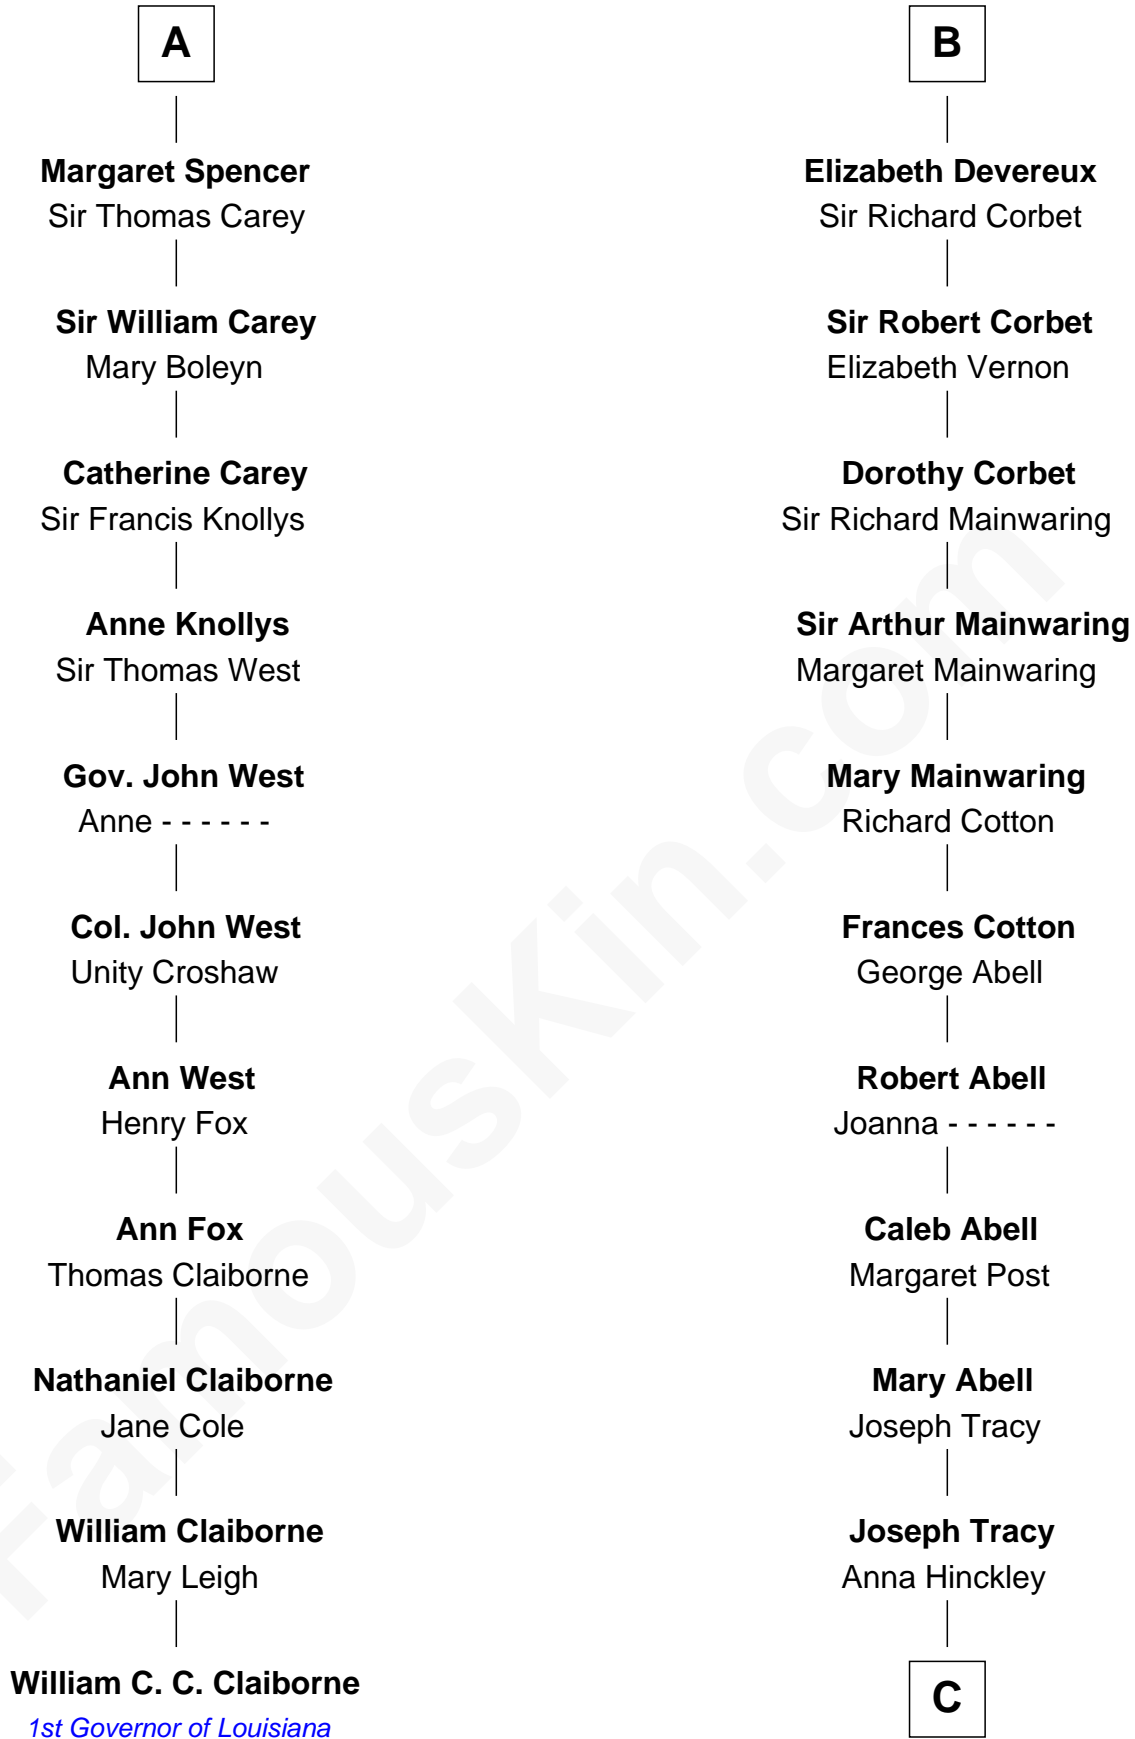

FamousKin.com
Relationship Chart of
William C. C. Claiborne
1st Governor of Louisiana

17th cousin 4 times removed of

J.P. Morgan, Jr.
American Banker and Philanthropist

Sir Edmund Mortimer
 Margaret de Fiennes

C

—
Jared Tracy

Margaret Grant

—
William Gedney Tracy

Rachel Huntington

—
Charles F. Tracy

Louisa Kirkland

—
Frances Louisa Tracy