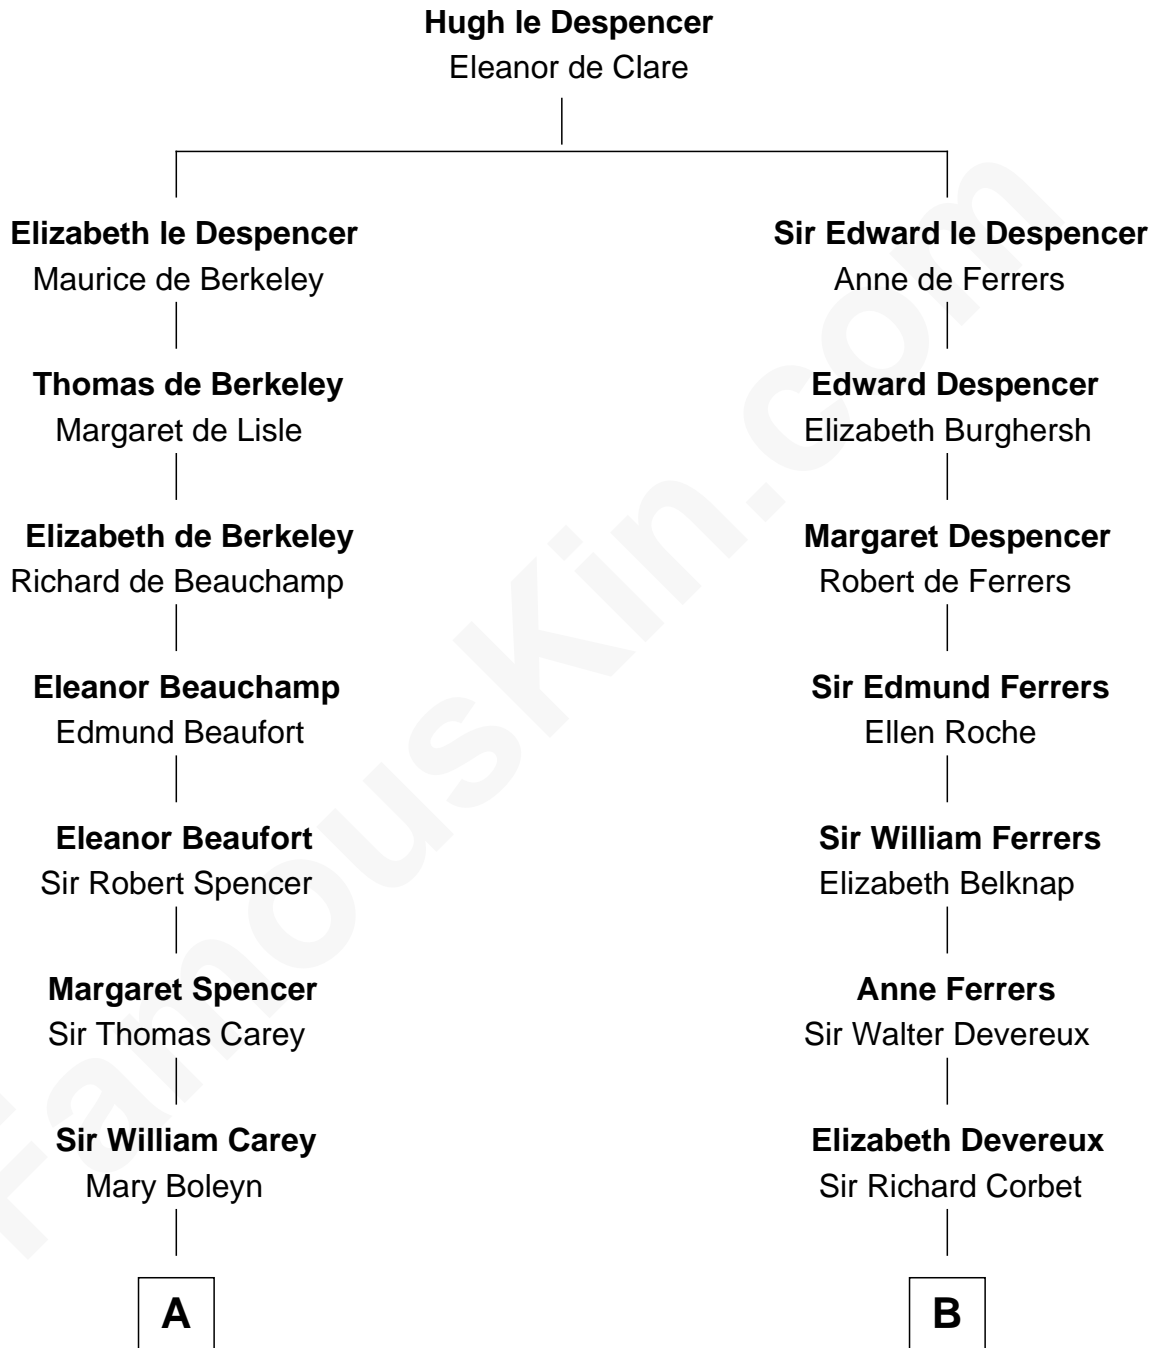

**FamousKin.com**  
**Relationship Chart of**  
**William C. C. Claiborne**  
*1st Governor of Louisiana*

**15th cousin 5 times removed of**

**J.P. Morgan, Jr.**  
*American Banker and Philanthropist*

**C**

**William Gedney Tracy**

Rachel Huntington

**Charles F. Tracy**

Louisa Kirkland

**Frances Louisa Tracy**

John Pierpont Morgan

**J.P. Morgan, Jr.**

*American Banker and Philanthropist*