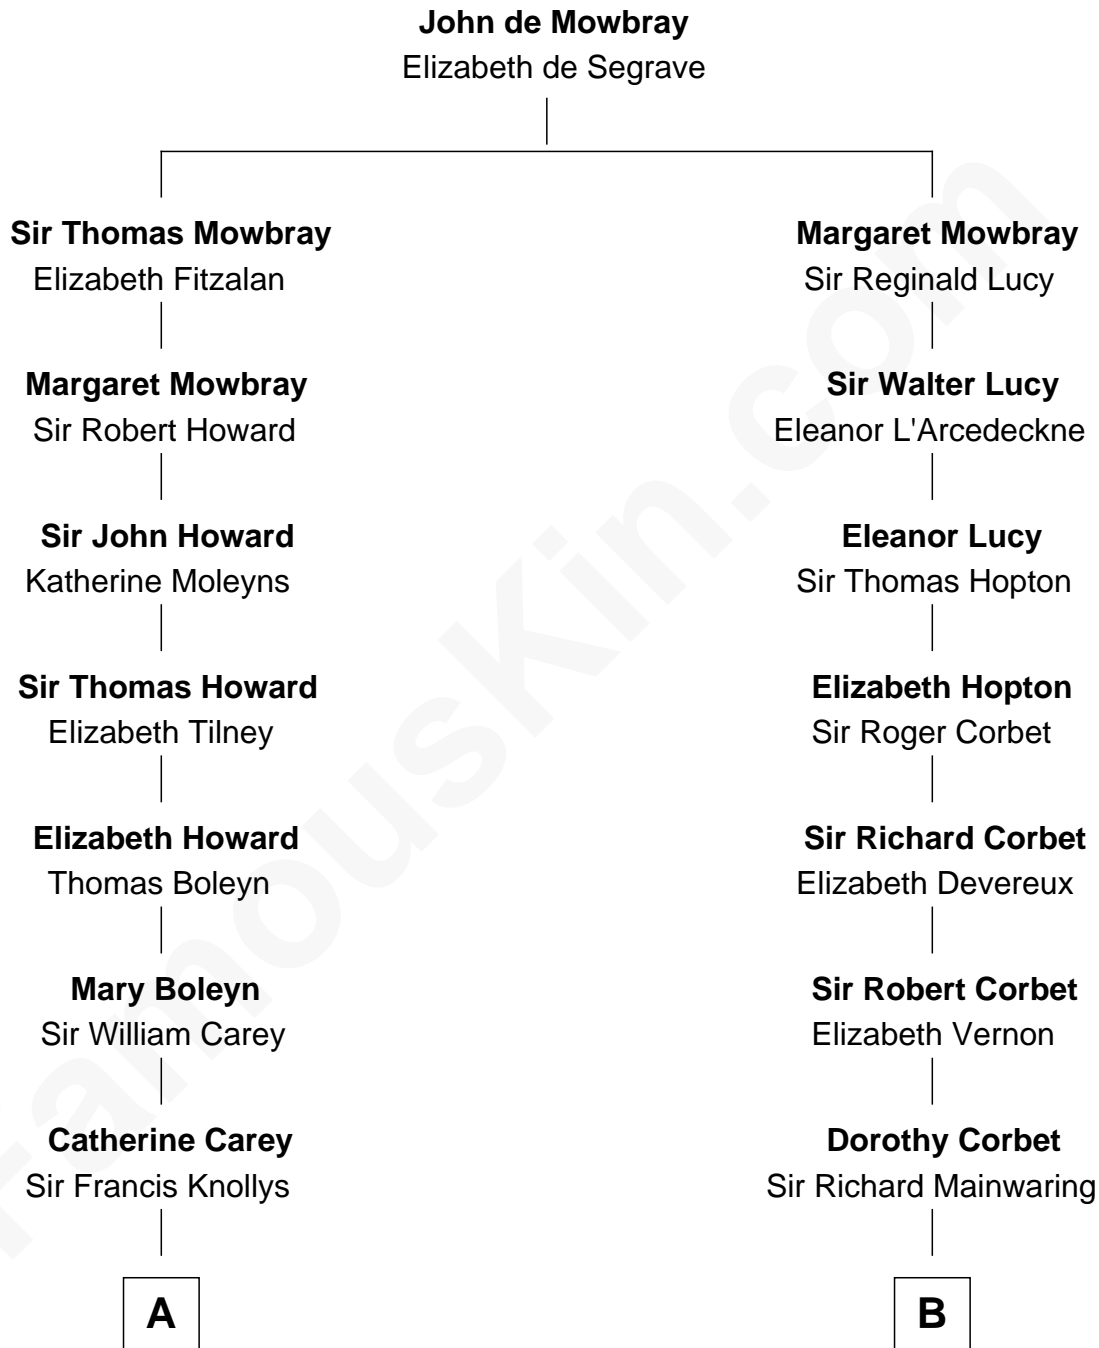

FamousKin.com
Relationship Chart of
William C. C. Claiborne
1st Governor of Louisiana

14th cousin 4 times removed of

J.P. Morgan, Jr.
American Banker and Philanthropist

C

Frances Louisa Tracy

John Pierpont Morgan