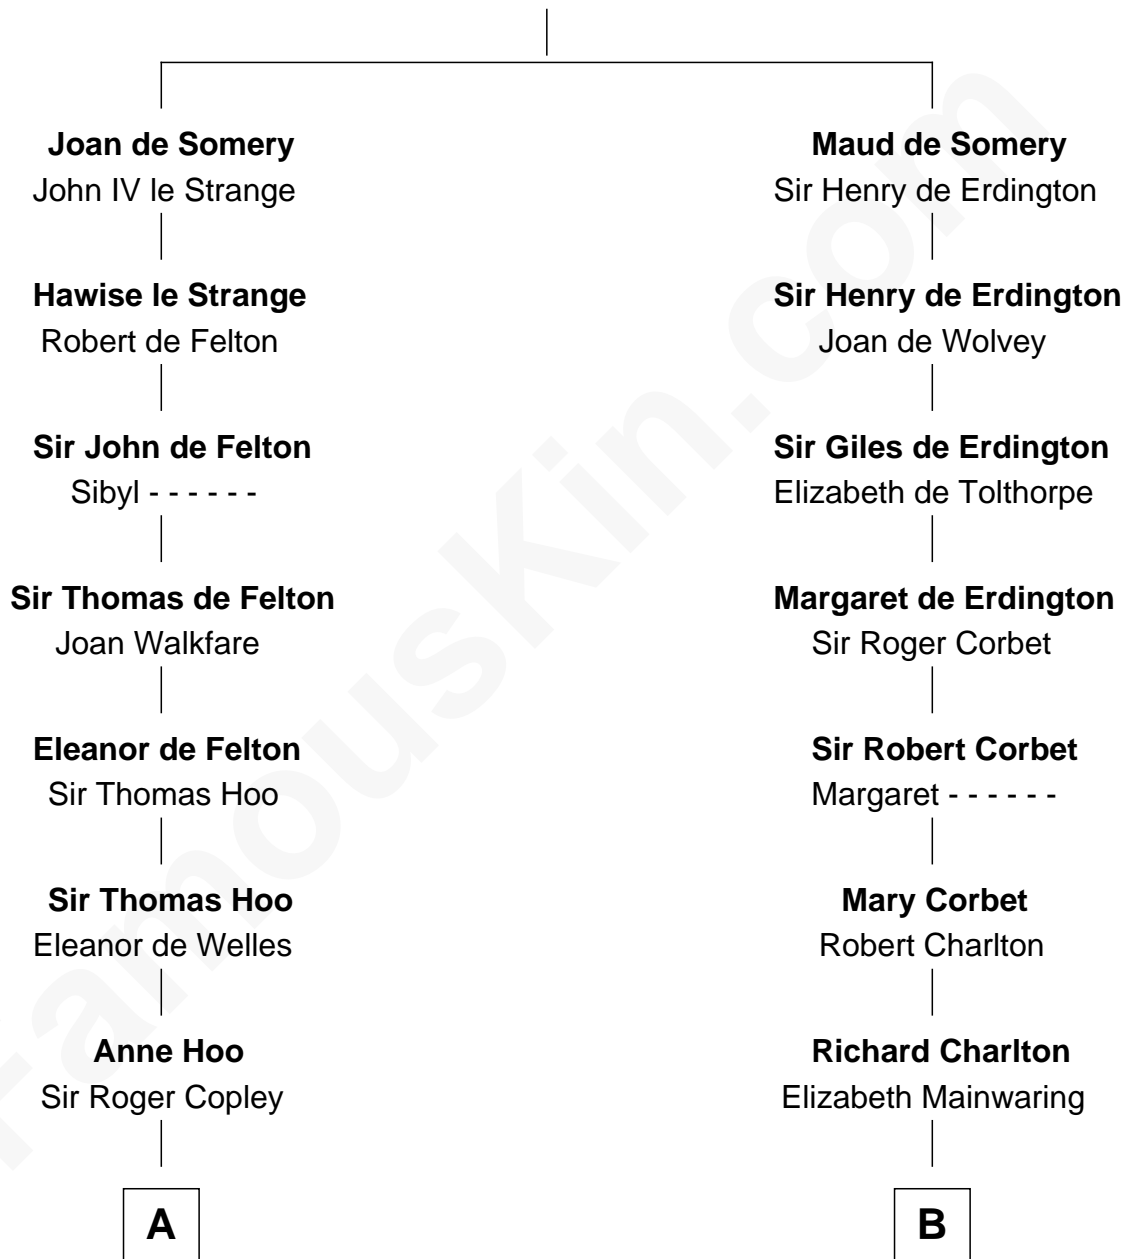

FamousKin.com
Relationship Chart of
William C. C. Claiborne
1st Governor of Louisiana

17th cousin 2 times removed of
Fitzhugh Lee
40th Governor of Virginia

Sir Roger de Somery
 Nichole d'Aubenev

C

Maj. Gen. Henry Lee

Anne Hill Carter

Sydney Smith Lee

Anna Maria Mason

Fitzhugh Lee

40th Governor of Virginia

FamousKin.com