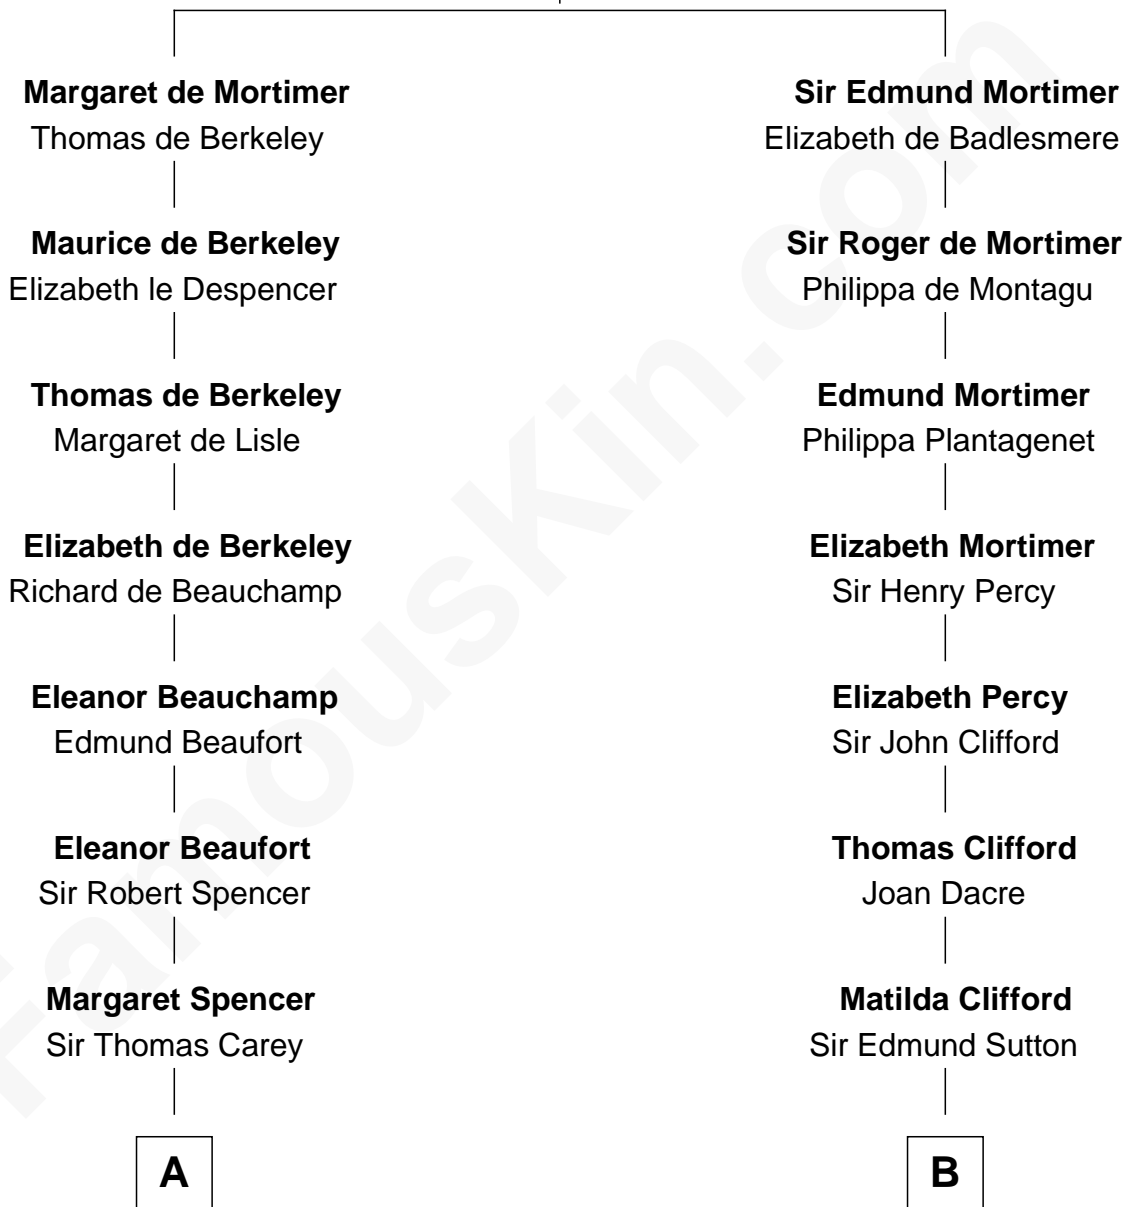

FamousKin.com
Relationship Chart of
William C. C. Claiborne
1st Governor of Louisiana

16th cousin 3 times removed of

Fitzhugh Lee
40th Governor of Virginia

Roger de Mortimer
 Joan de Geneville

C

Gen. John Mason
Anne Maria Murray

Anna Maria Mason
Sydney Smith Lee

Fitzhugh Lee
40th Governor of Virginia

FamousKin.com