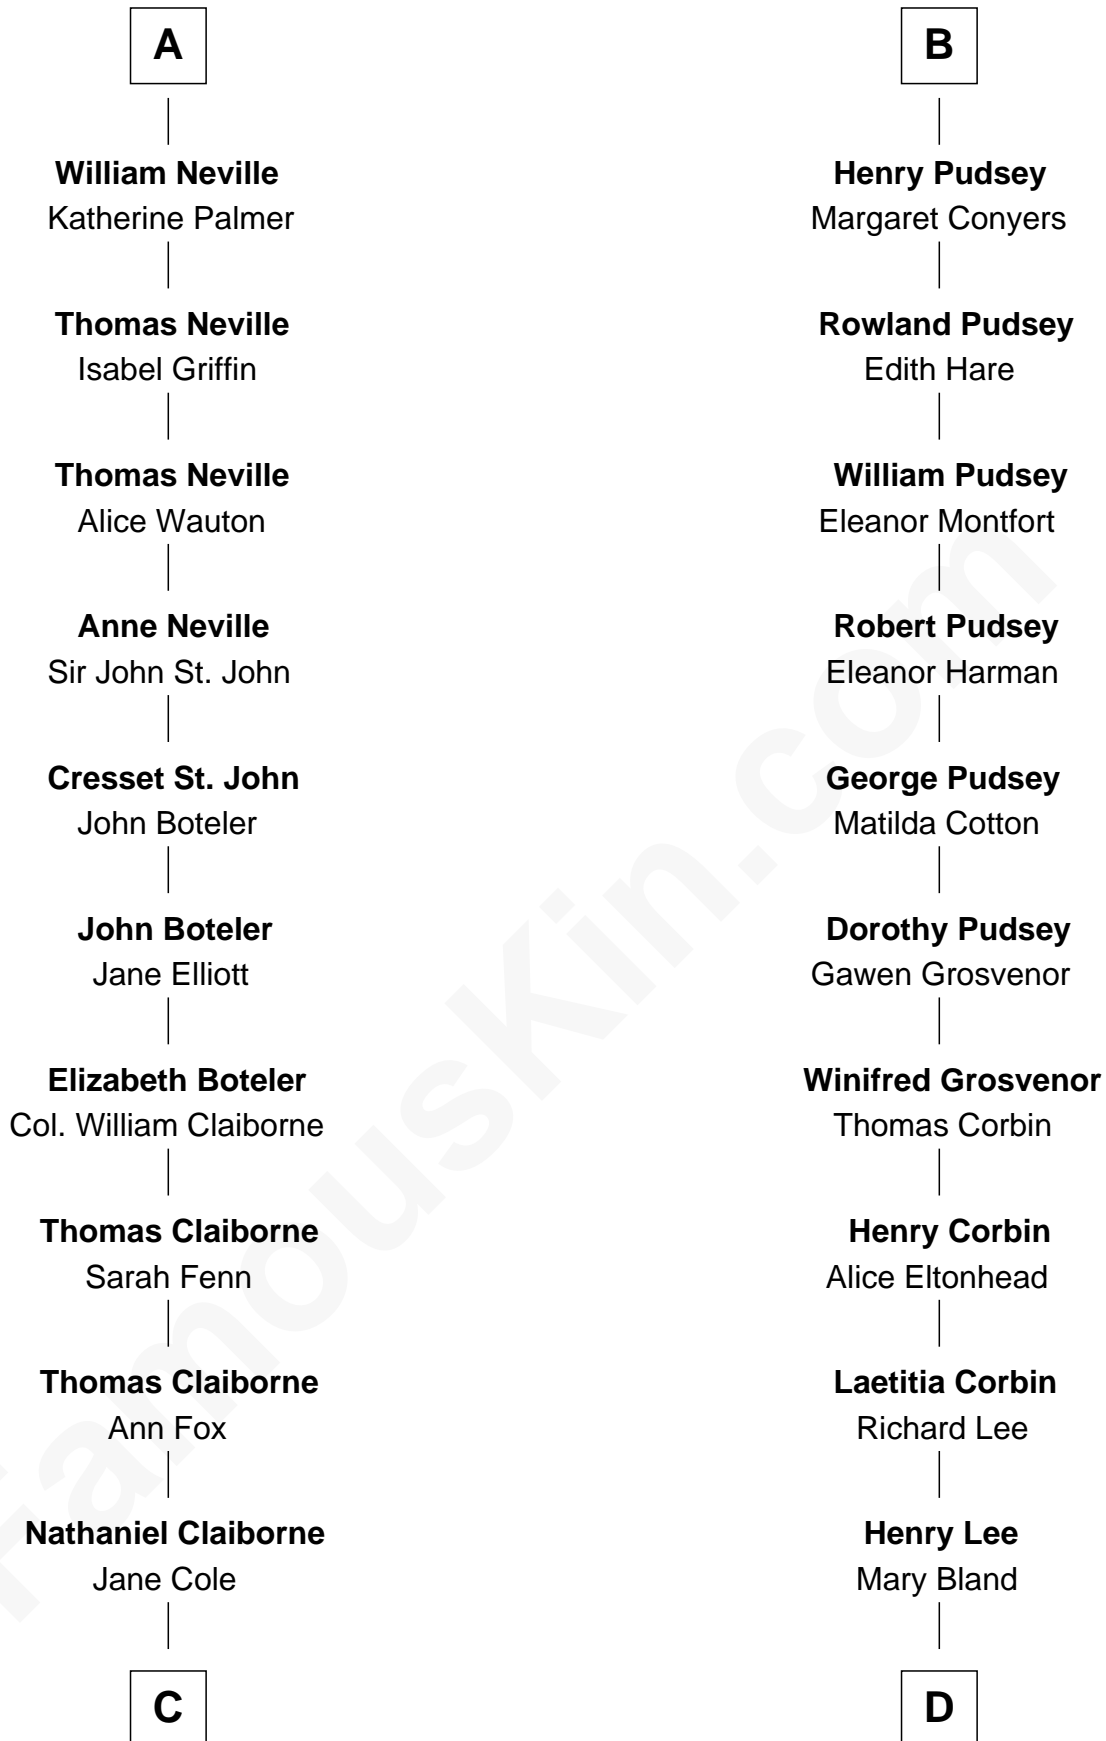

FamousKin.com
Relationship Chart of
William C. C. Claiborne
1st Governor of Louisiana

18th cousin 2 times removed of
Fitzhugh Lee
40th Governor of Virginia

C

William Claiborne

Mary Leigh

William C. C. Claiborne