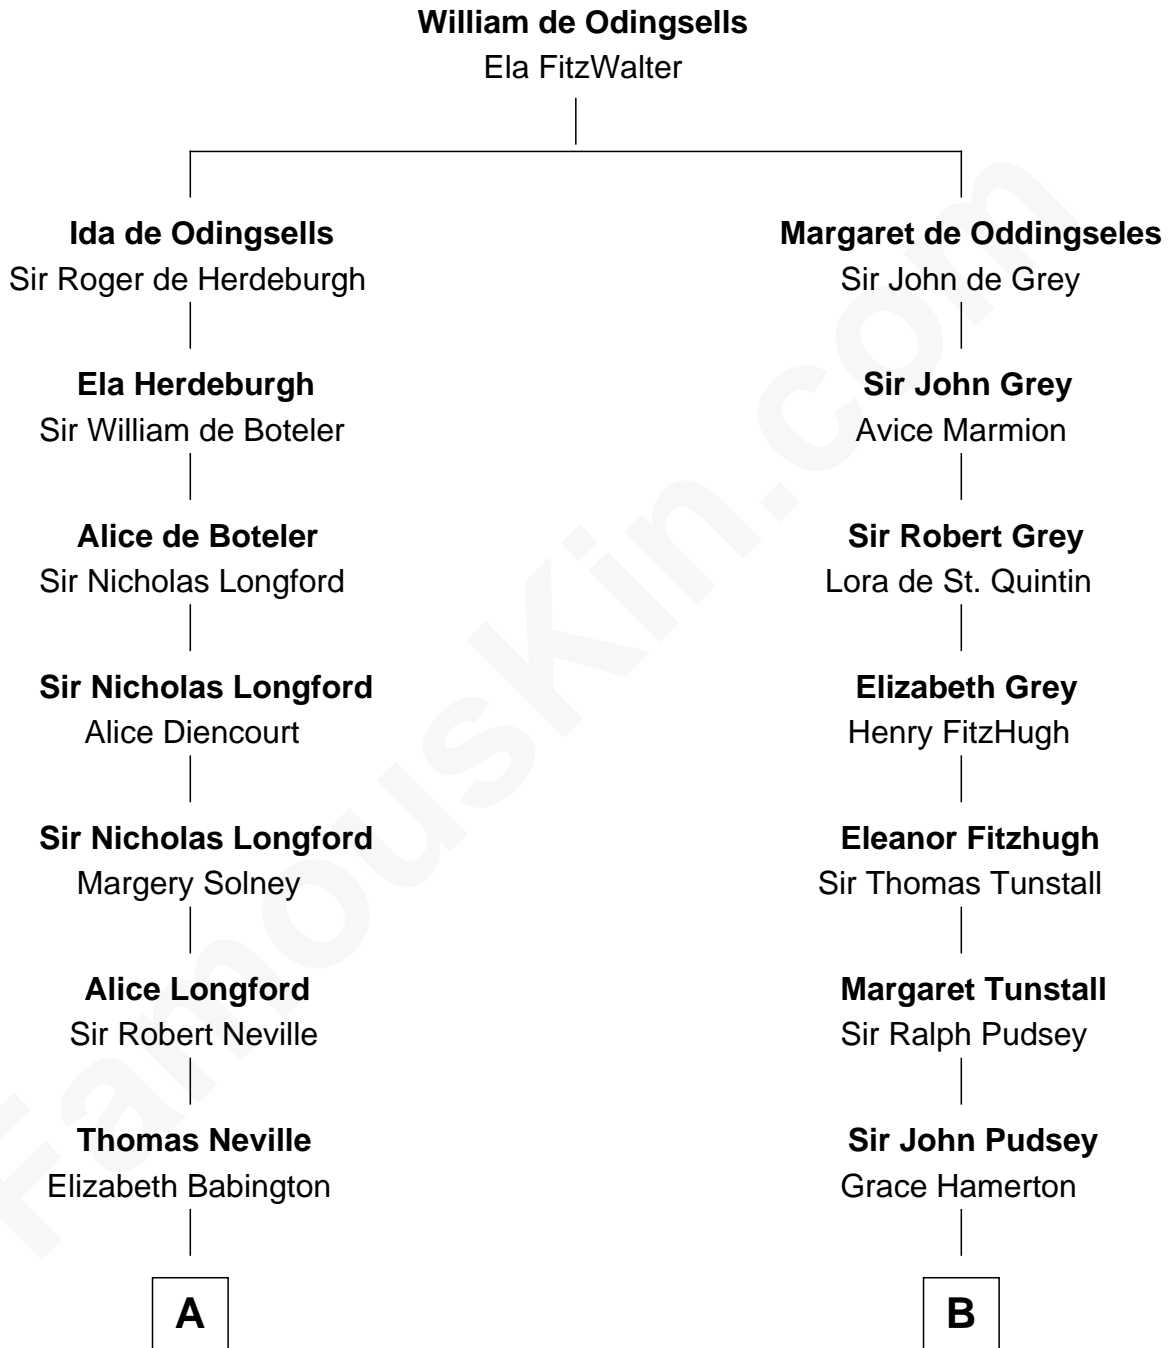

FamousKin.com
Relationship Chart of
William C. C. Claiborne
1st Governor of Louisiana

18th cousin 2 times removed of
Fitzhugh Lee
40th Governor of Virginia

C

William Claiborne

Mary Leigh

William C. C. Claiborne

1st Governor of Louisiana

D

Col. Henry Lee

Lucy Grymes

Maj. Gen. Henry Lee

Anne Hill Carter

Sydney Smith Lee

Anna Maria Mason