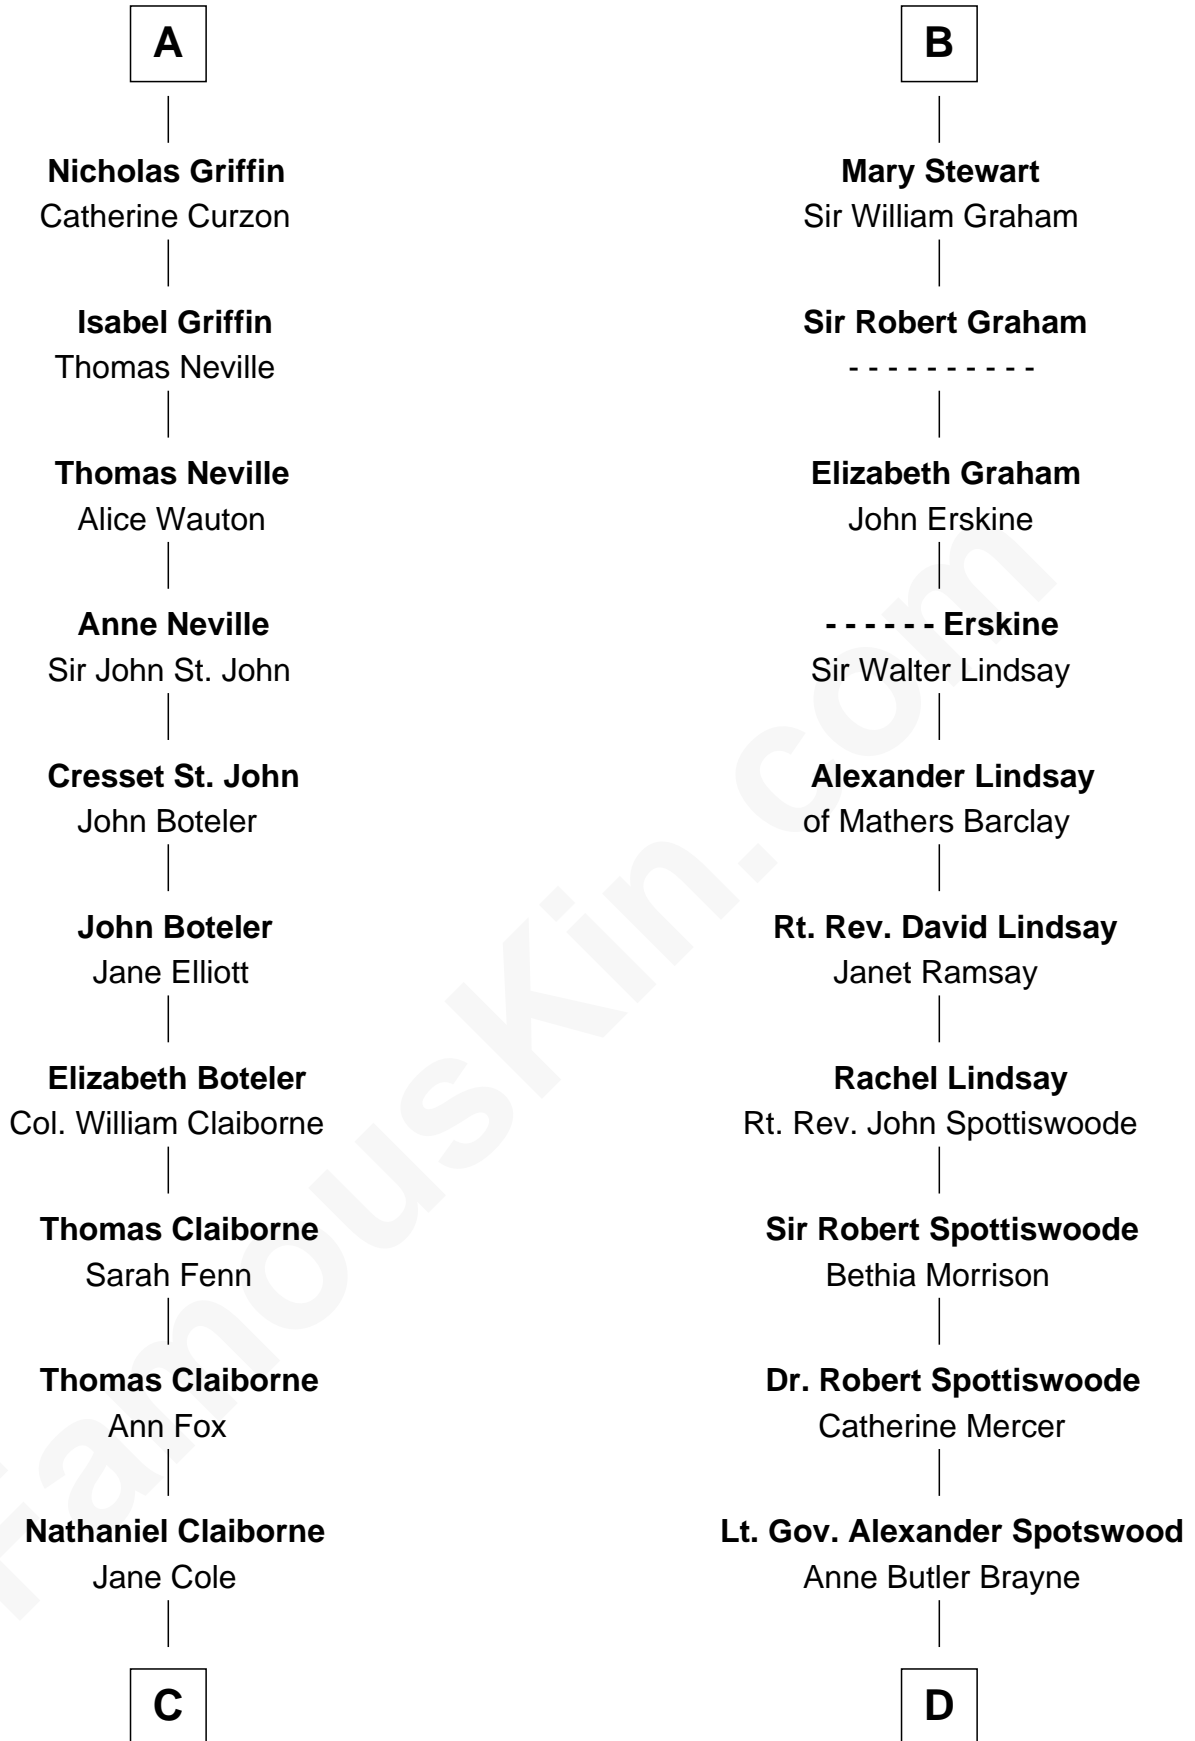

FamousKin.com
Relationship Chart of
William C. C. Claiborne
1st Governor of Louisiana

18th cousin 3 times removed of
Fitzhugh Lee
40th Governor of Virginia

C

William Claiborne

Mary Leigh

William C. C. Claiborne

1st Governor of Louisiana

D

Anne Catherine Spotswood

Col. Bernard Moore

Anne Butler Moore

Charles Carter

Anne Hill Carter

Maj. Gen. Henry Lee