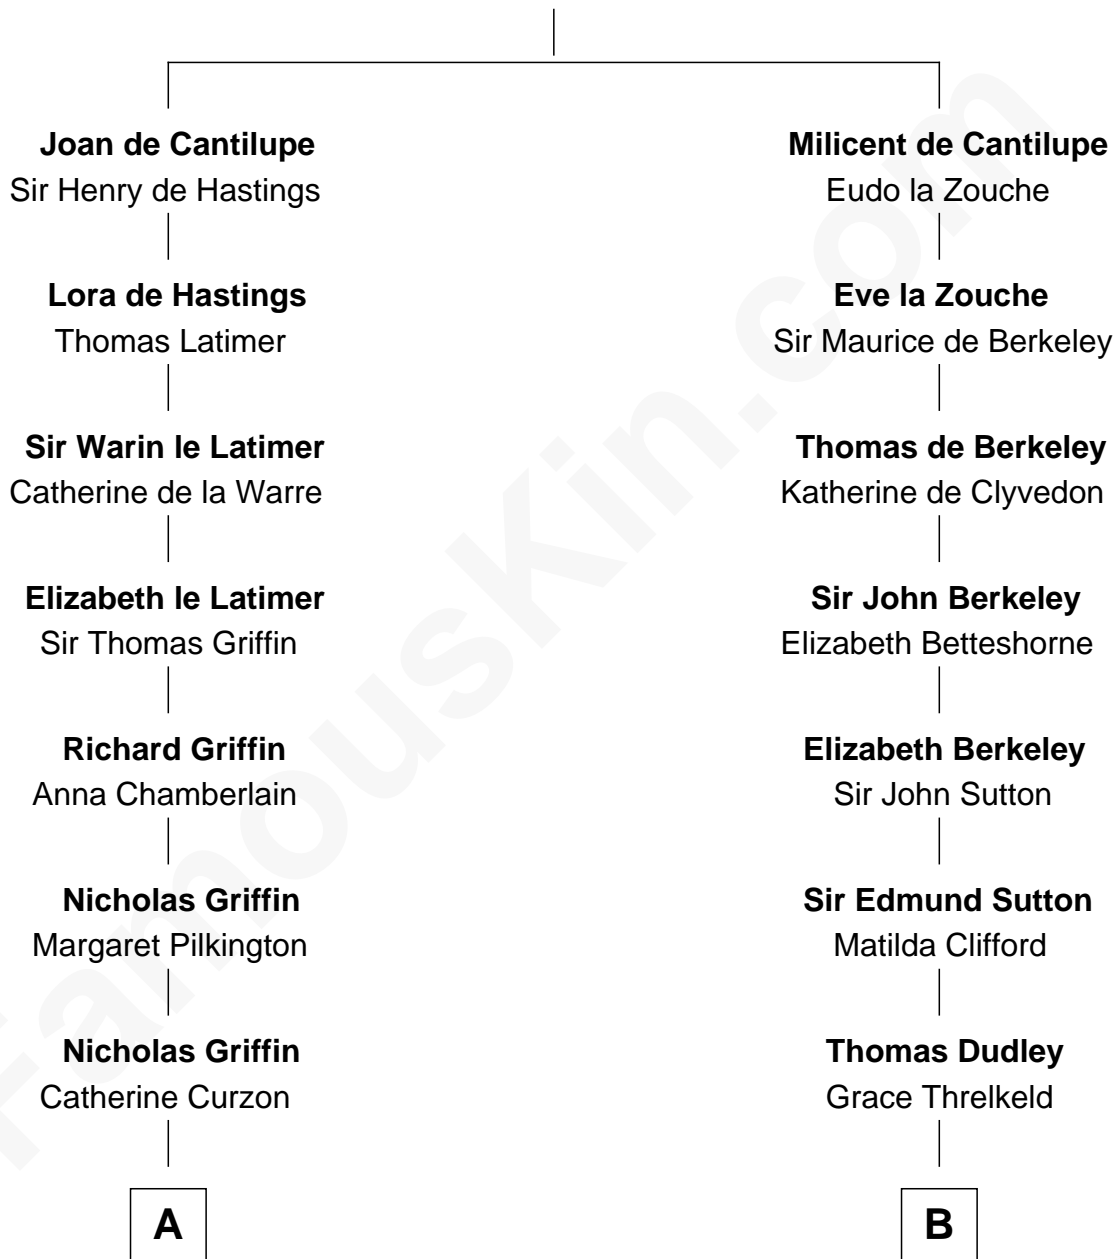

FamousKin.com
Relationship Chart of
William C. C. Claiborne
1st Governor of Louisiana

17th cousin 1 time removed of
Fitzhugh Lee
40th Governor of Virginia

Sir William de Cantilupe
 Eve de Braiose

C

Anna Maria Mason
Sydney Smith Lee

Fitzhugh Lee
40th Governor of Virginia

FamousKin.com