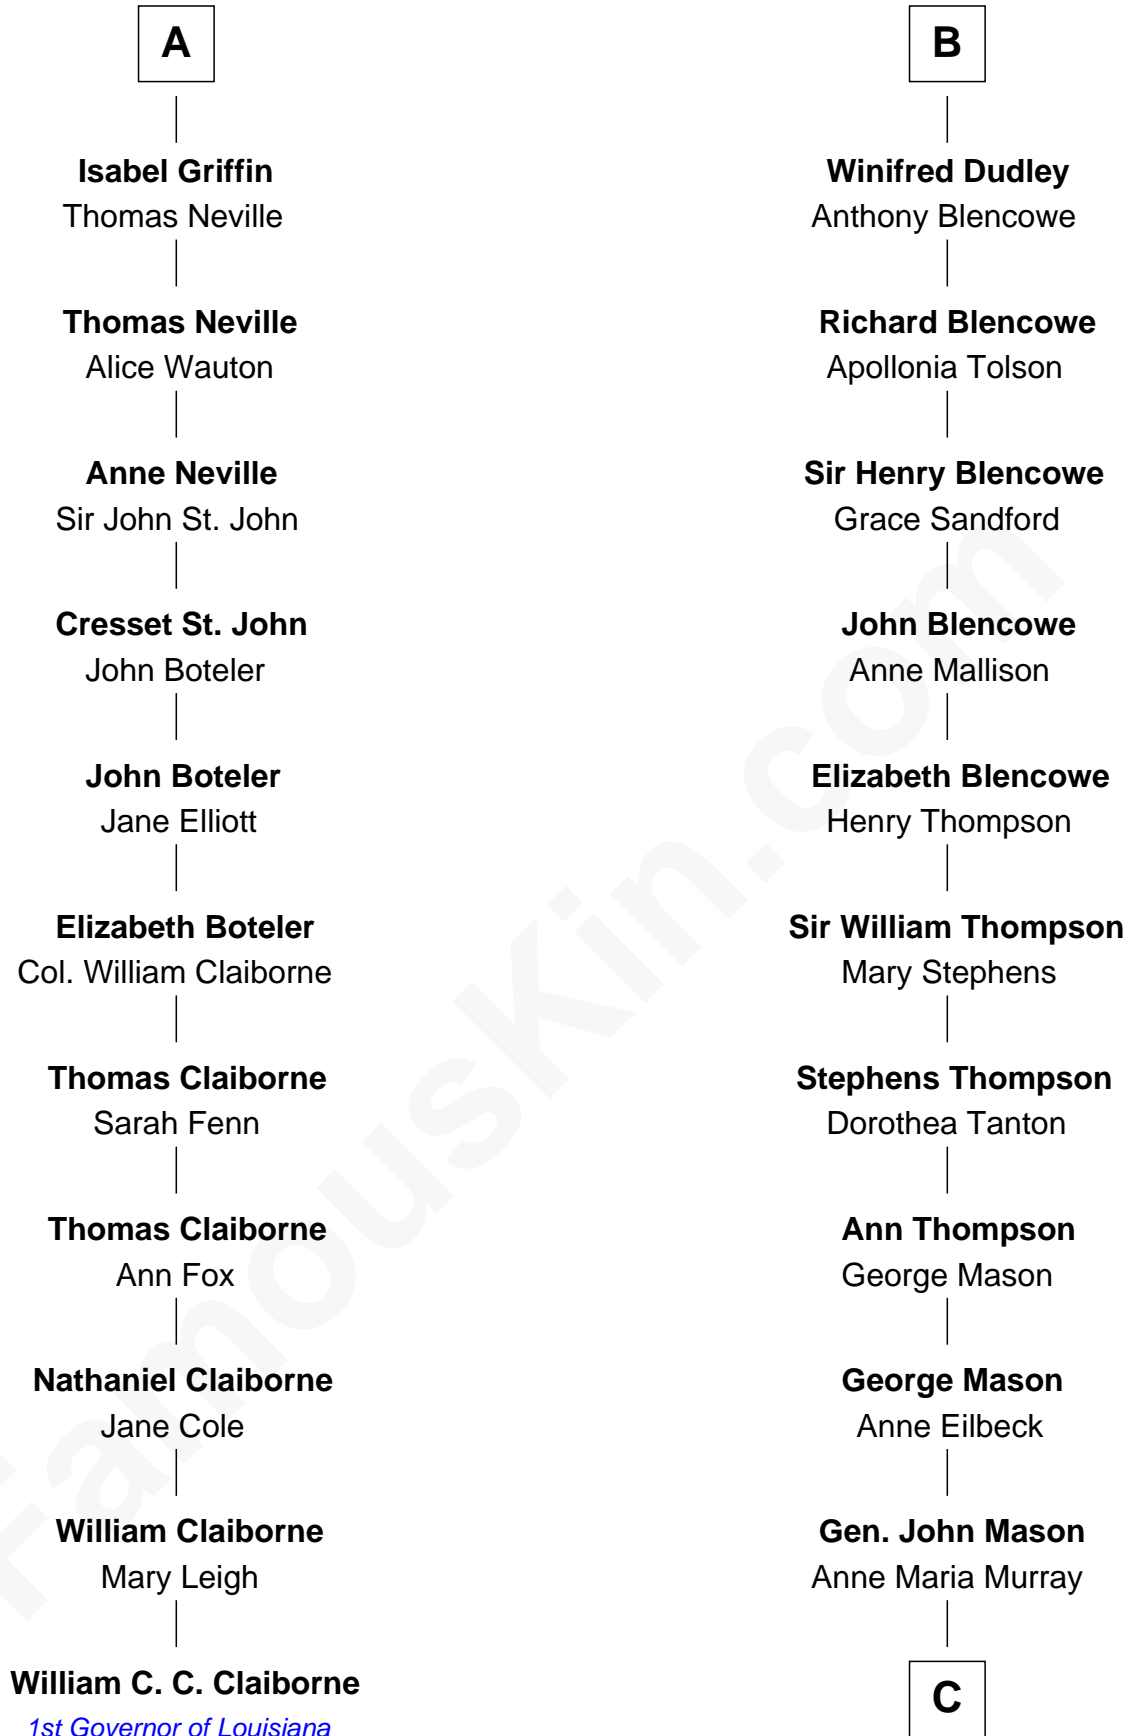

FamousKin.com
Relationship Chart of
William C. C. Claiborne
1st Governor of Louisiana

17th cousin 1 time removed of
Fitzhugh Lee
40th Governor of Virginia

Sir William de Cantilupe
 Eve de Braiose

C

Anna Maria Mason
Sydney Smith Lee

Fitzhugh Lee
40th Governor of Virginia

FamousKin.com