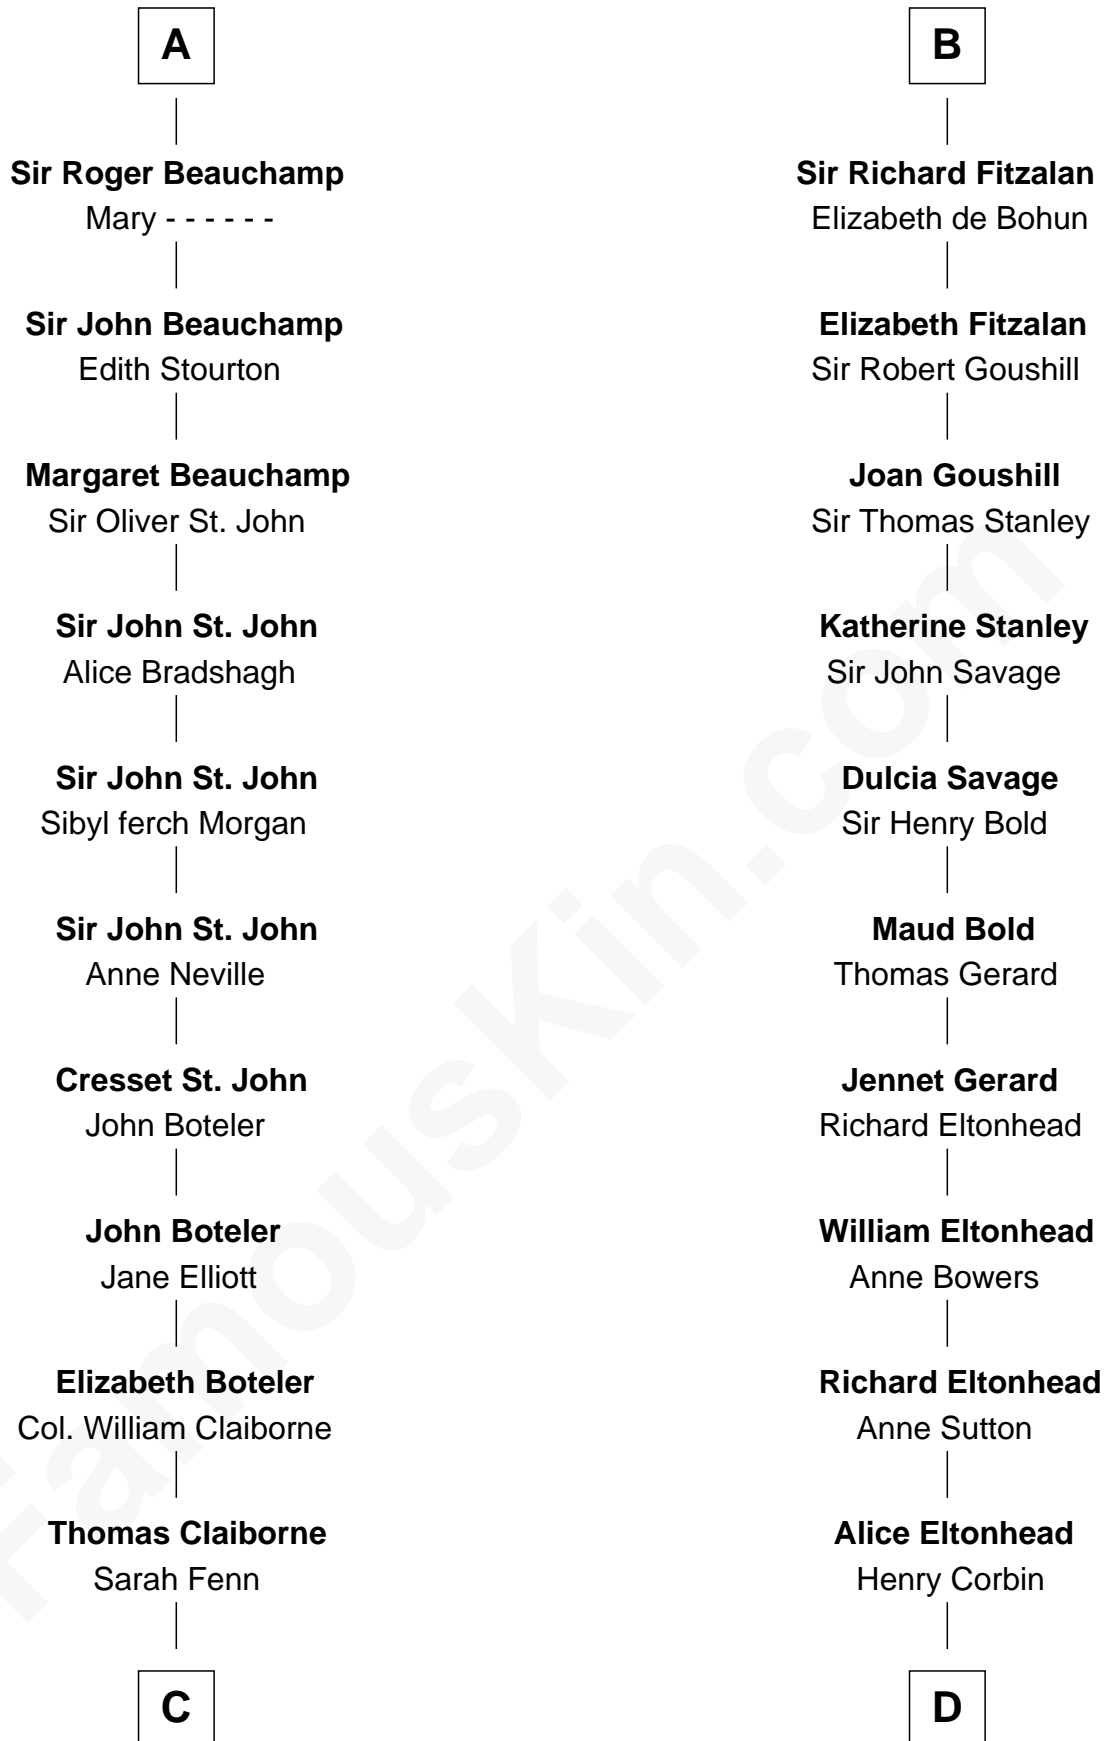

FamousKin.com
Relationship Chart of
William C. C. Claiborne
1st Governor of Louisiana

20th cousin of
Thomas Sim Lee
2nd and 7th Governor of Maryland

C

Thomas Claiborne

Ann Fox

Nathaniel Claiborne

Jane Cole

William Claiborne

Mary Leigh

William C. C. Claiborne

1st Governor of Louisiana

D

Laetitia Corbin

Richard Lee

Philip Lee

Sarah Brooke