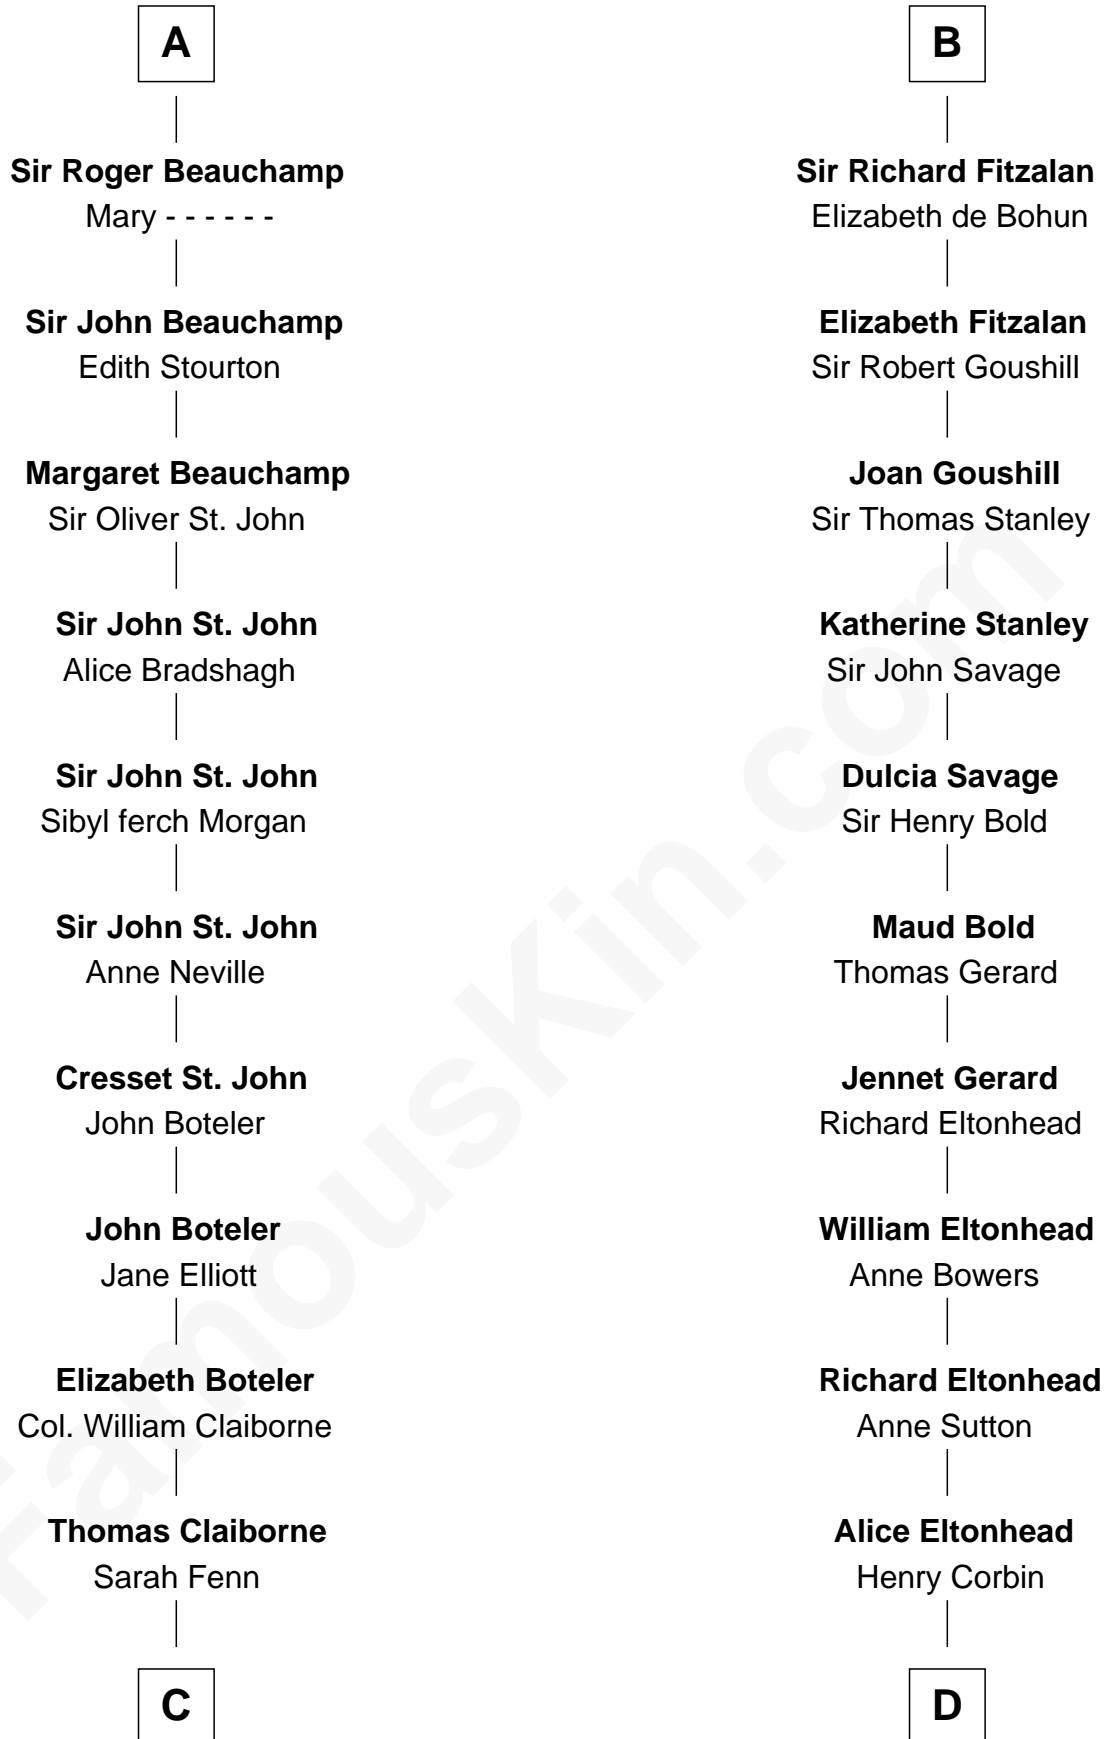

**FamousKin.com**  
**Relationship Chart of**  
**William C. C. Claiborne**  
*1st Governor of Louisiana*

**20th cousin of**  
**Thomas Sim Lee**  
*2nd and 7th Governor of Maryland*

**C**

**Thomas Claiborne**

Ann Fox

**Nathaniel Claiborne**

Jane Cole

**William Claiborne**

Mary Leigh

**William C. C. Claiborne**

*1st Governor of Louisiana*

**D**