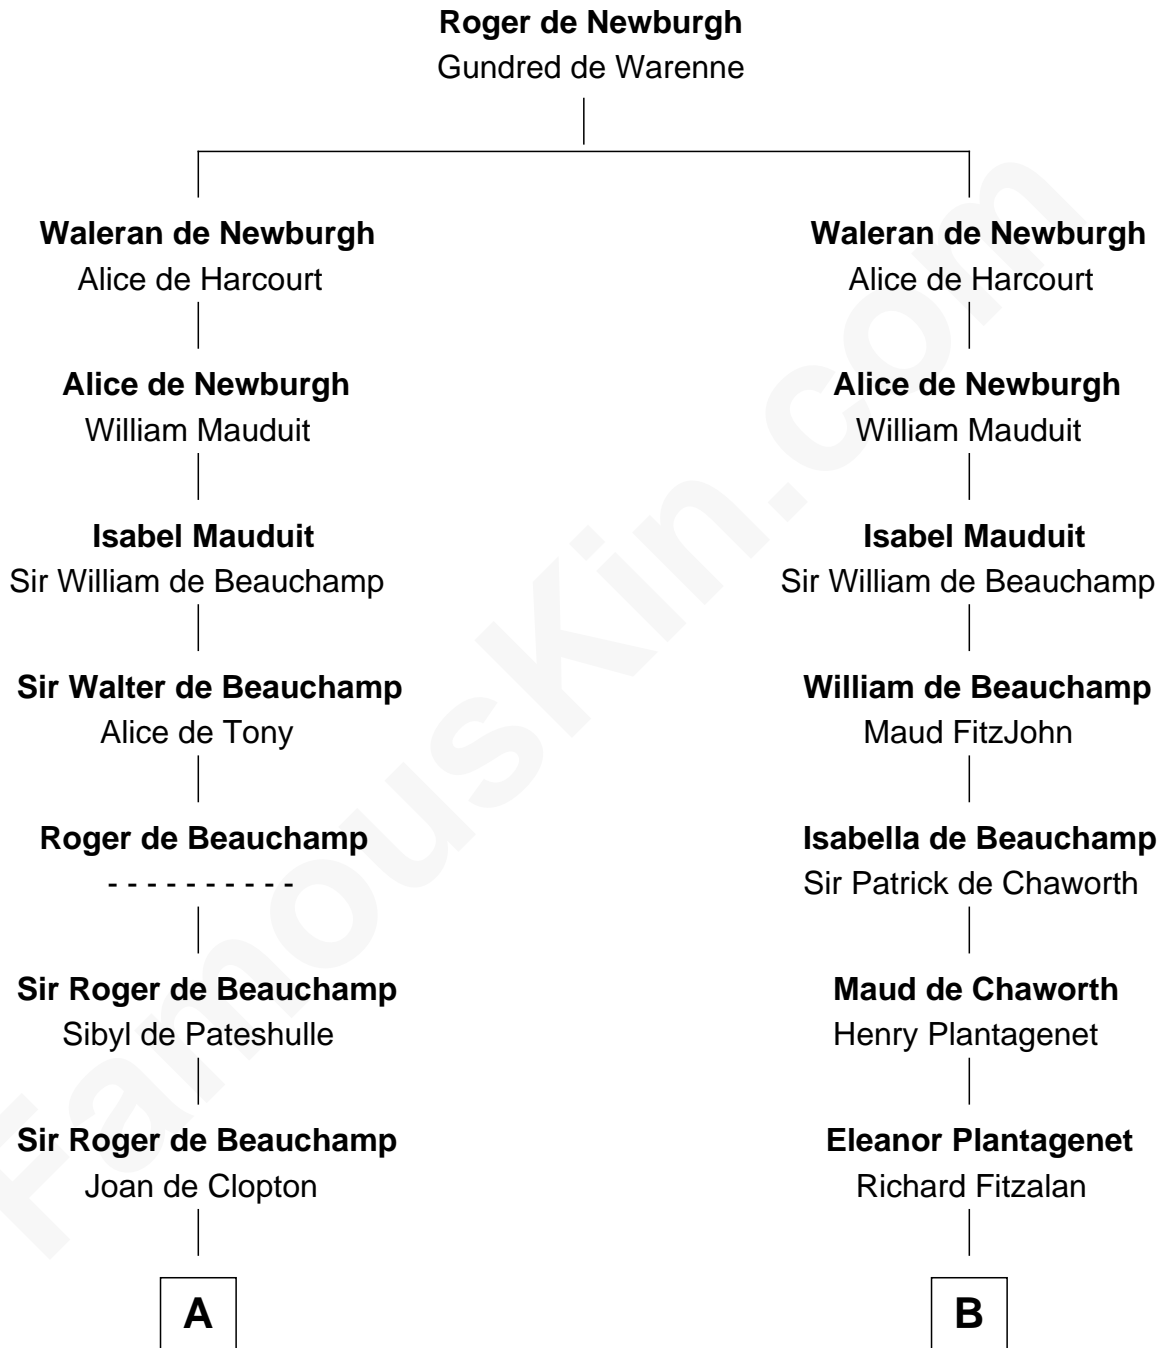

**FamousKin.com**  
**Relationship Chart of**  
**William C. C. Claiborne**  
*1st Governor of Louisiana*

**20th cousin of**  
**Thomas Sim Lee**  
*2nd and 7th Governor of Maryland*

**C**

**Thomas Claiborne**

Ann Fox

**Nathaniel Claiborne**

Jane Cole

**William Claiborne**

Mary Leigh

**William C. C. Claiborne**

*1st Governor of Louisiana*

**D**

**Laetitia Corbin**

Richard Lee

**Philip Lee**

Sarah Brooke

**Thomas Lee**

Christiana Sim

**Thomas Sim Lee**

*2nd and 7th Governor of Maryland*