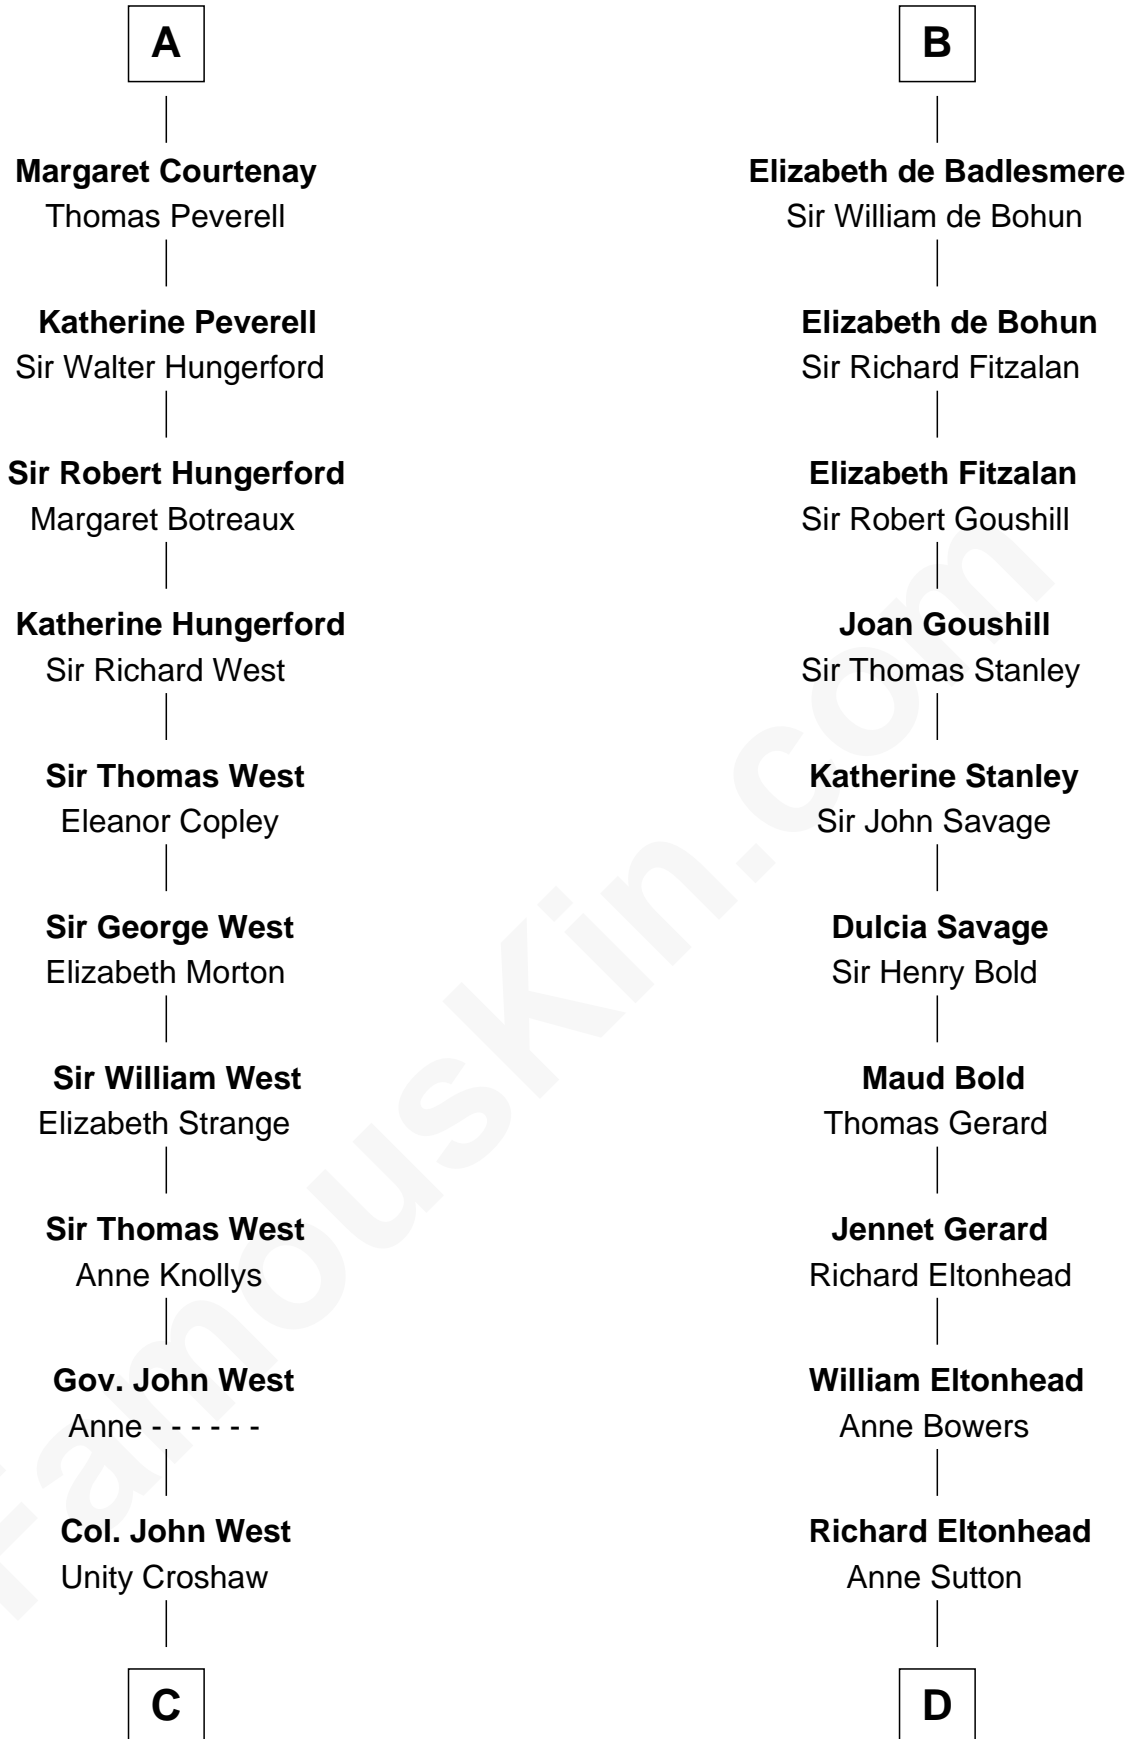

FamousKin.com
Relationship Chart of
William C. C. Claiborne
1st Governor of Louisiana

21st cousin of
Thomas Sim Lee
2nd and 7th Governor of Maryland

Saheer I de Quincy
 Maud de St. Liz

C

Ann West

Henry Fox

Ann Fox

Thomas Claiborne

Nathaniel Claiborne

Jane Cole

William Claiborne

Mary Leigh

William C. C. Claiborne

1st Governor of Louisiana