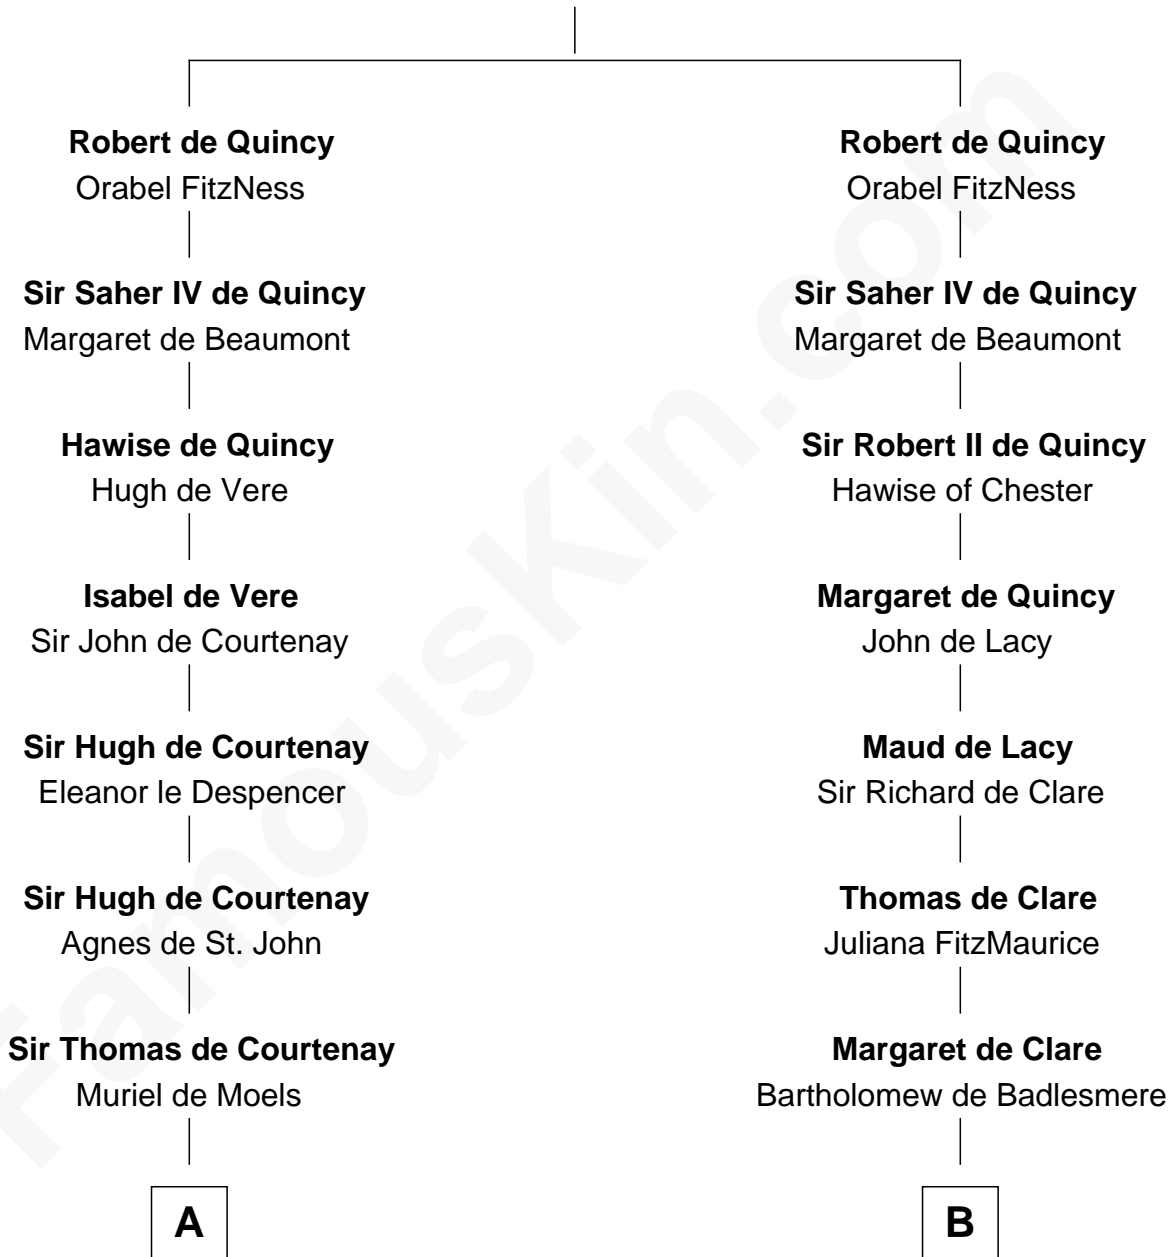

FamousKin.com
Relationship Chart of
William C. C. Claiborne
1st Governor of Louisiana

21st cousin of
Thomas Sim Lee
2nd and 7th Governor of Maryland

Saheer I de Quincy
 Maud de St. Liz

C

Ann West

Henry Fox

Ann Fox

Thomas Claiborne

Nathaniel Claiborne

Jane Cole

William Claiborne

Mary Leigh

William C. C. Claiborne

1st Governor of Louisiana

Christiana Sim

Thomas Sim Lee

2nd and 7th Governor of Maryland