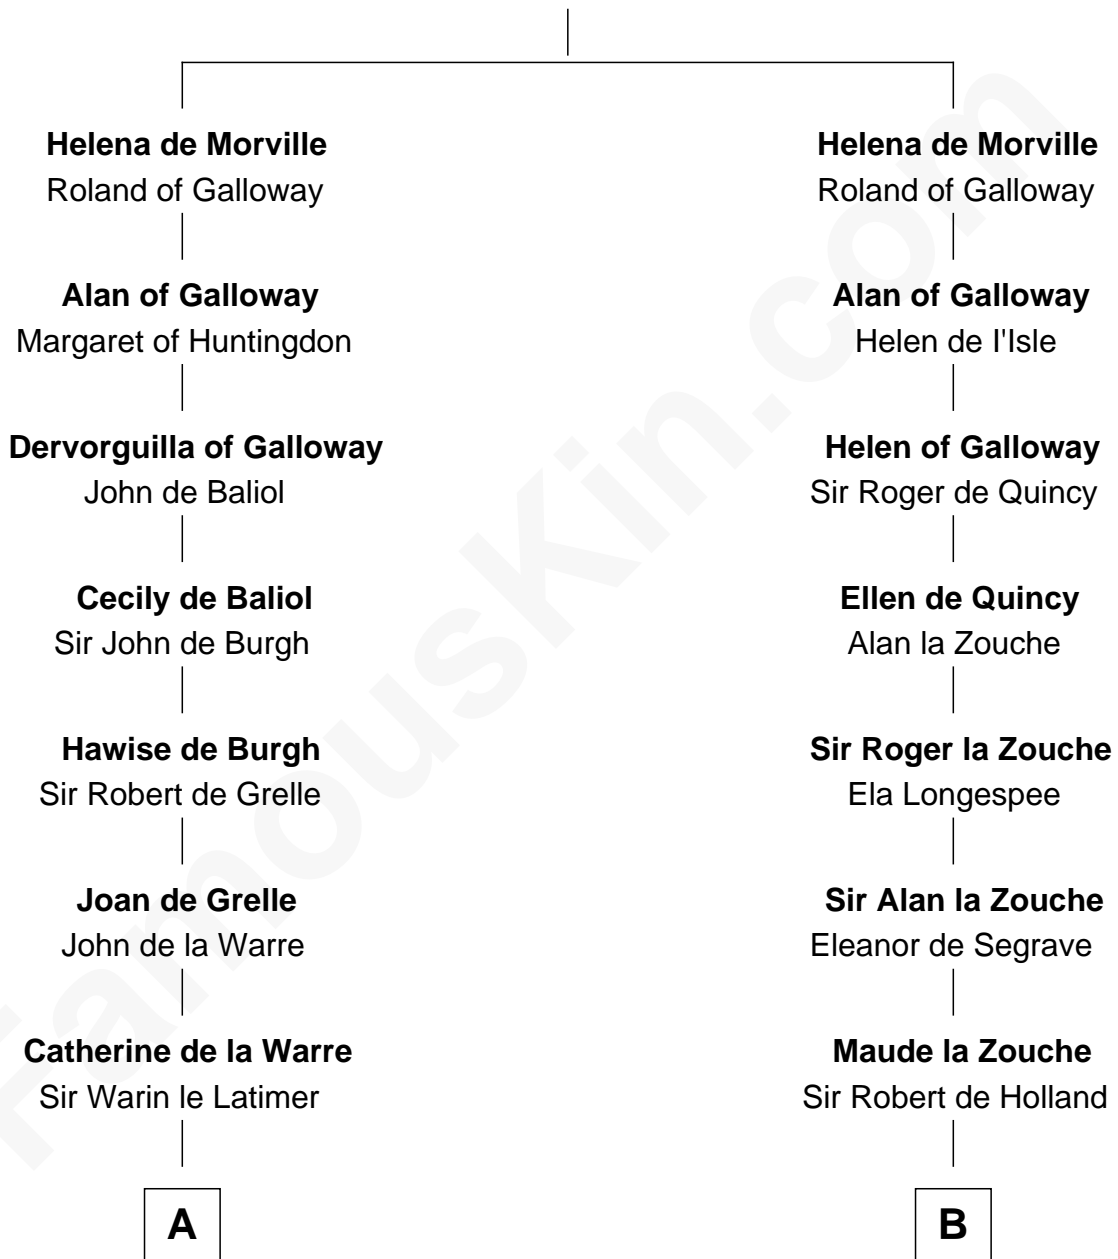

**FamousKin.com**  
**Relationship Chart of**  
**William C. C. Claiborne**  
*1st Governor of Louisiana*

**21st cousin of**

**Thomas Sim Lee**  
*2nd and 7th Governor of Maryland*

**Richard de Morville**  
 Avice of Lancaster

**C**

**Thomas Claiborne**

Sarah Fenn

**Thomas Claiborne**

Ann Fox

**Nathaniel Claiborne**

Jane Cole

**William Claiborne**