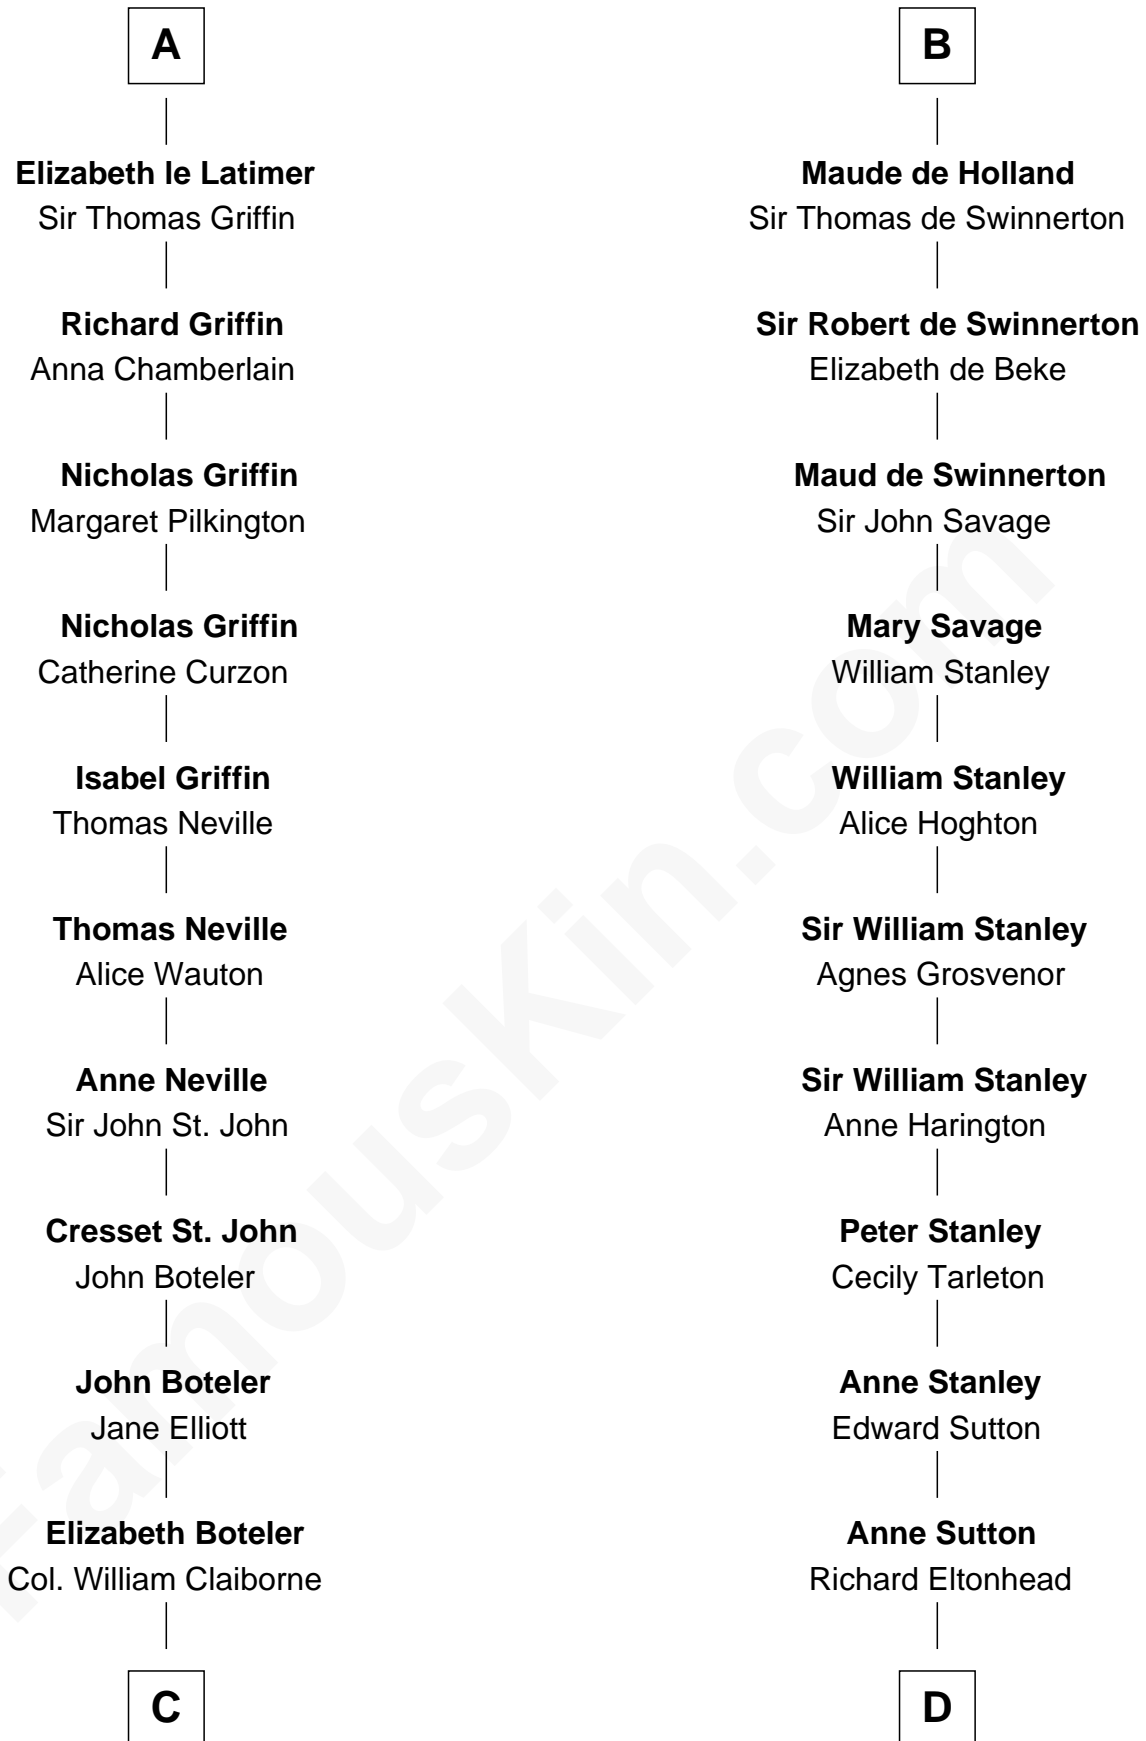

**FamousKin.com**  
**Relationship Chart of**  
**William C. C. Claiborne**  
*1st Governor of Louisiana*

**21st cousin of**

**Thomas Sim Lee**  
*2nd and 7th Governor of Maryland*

**Richard de Morville**  
 Avice of Lancaster

**C**

**Thomas Claiborne**

Sarah Fenn

**Thomas Claiborne**

Ann Fox

**Nathaniel Claiborne**

Jane Cole

**William Claiborne**