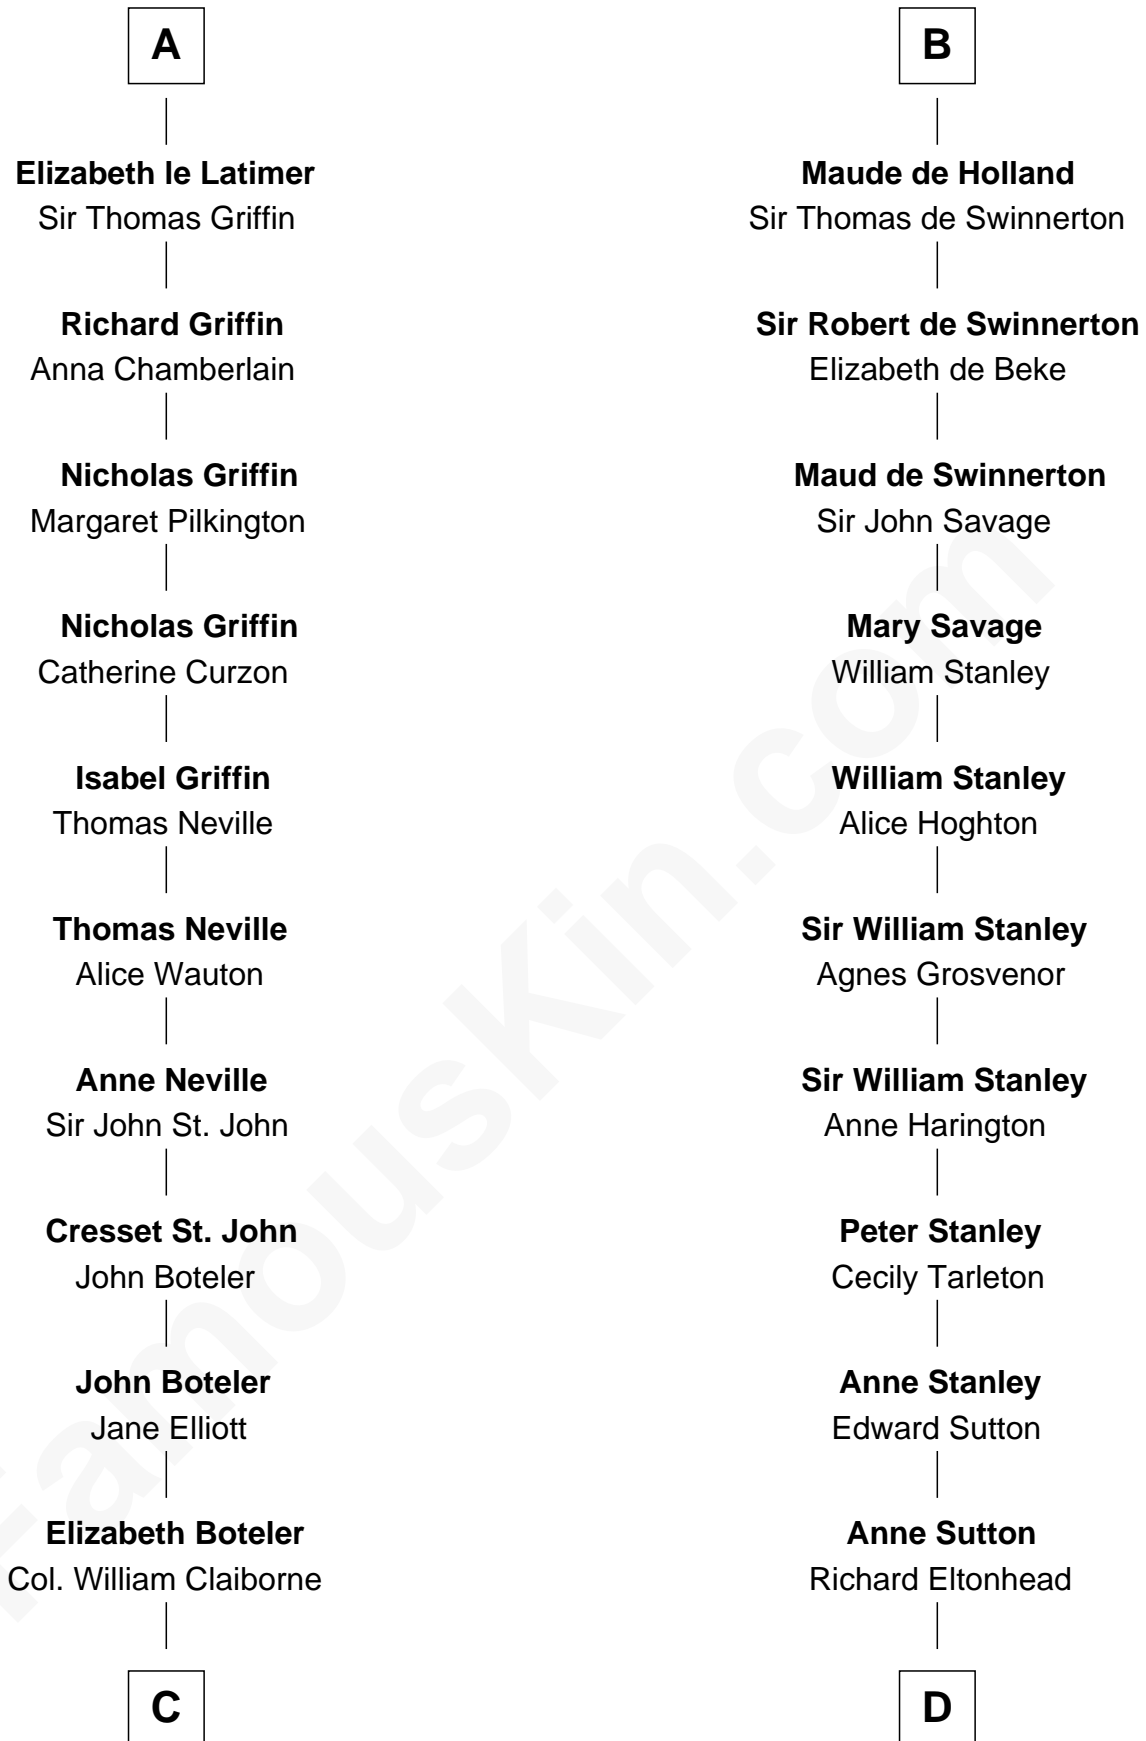

FamousKin.com
Relationship Chart of
William C. C. Claiborne
1st Governor of Louisiana

21st cousin of

Thomas Sim Lee
2nd and 7th Governor of Maryland

Uhtred of Galloway
 Gunnild of Dunbar

C

Thomas Claiborne

Sarah Fenn

Thomas Claiborne

Ann Fox

Nathaniel Claiborne

Jane Cole

William Claiborne

Mary Leigh

William C. C. Claiborne