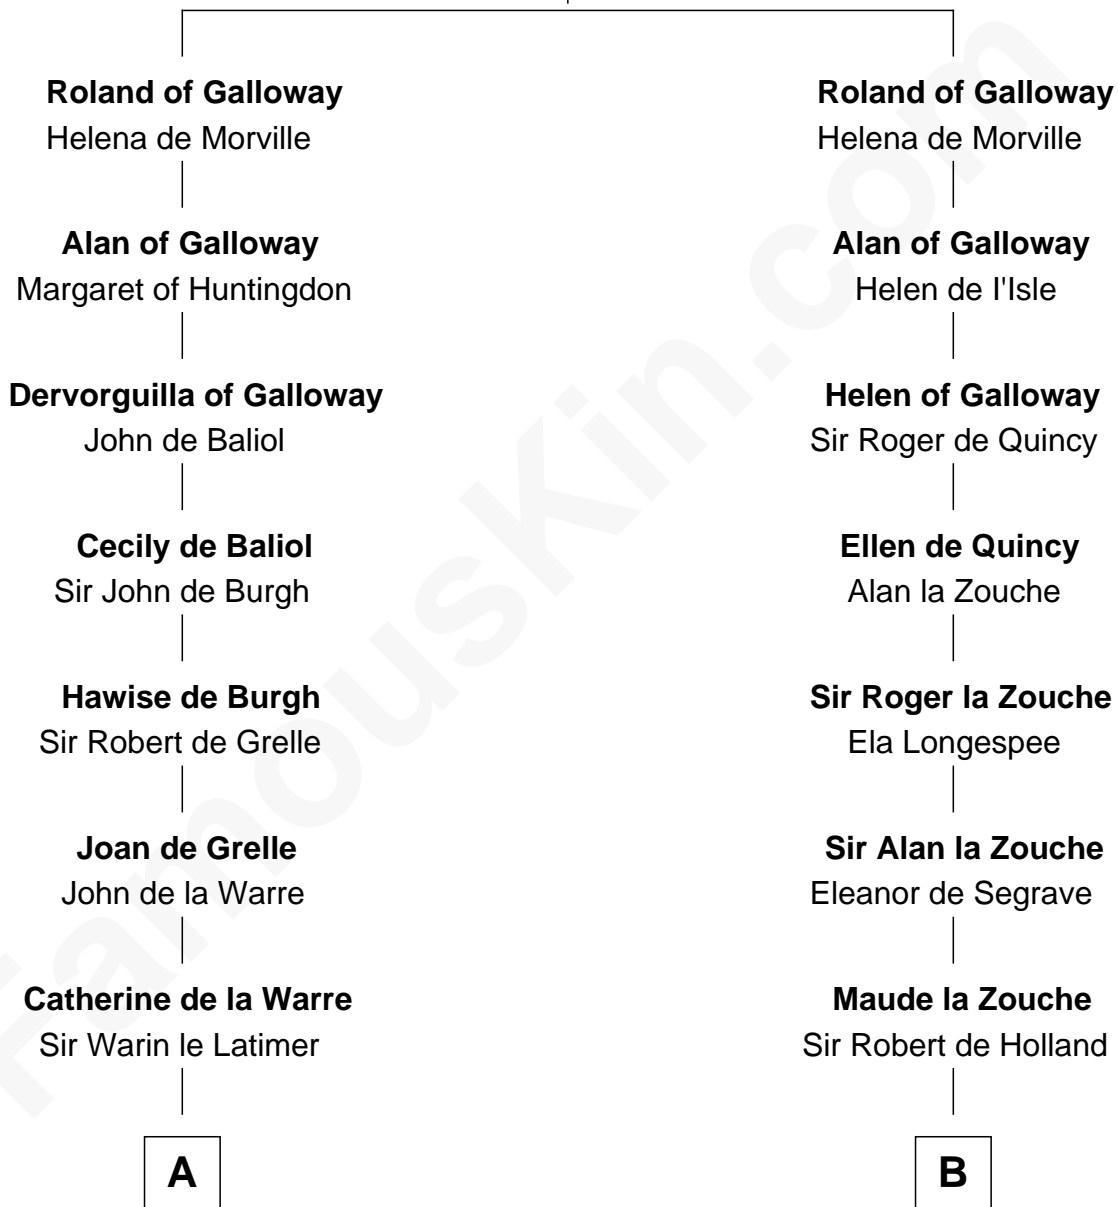

FamousKin.com
Relationship Chart of
William C. C. Claiborne
1st Governor of Louisiana

21st cousin of

Thomas Sim Lee
2nd and 7th Governor of Maryland

Uhtred of Galloway
 Gunnild of Dunbar

C

Thomas Claiborne

Sarah Fenn

Thomas Claiborne

Ann Fox

Nathaniel Claiborne

Jane Cole

William Claiborne

Mary Leigh

William C. C. Claiborne