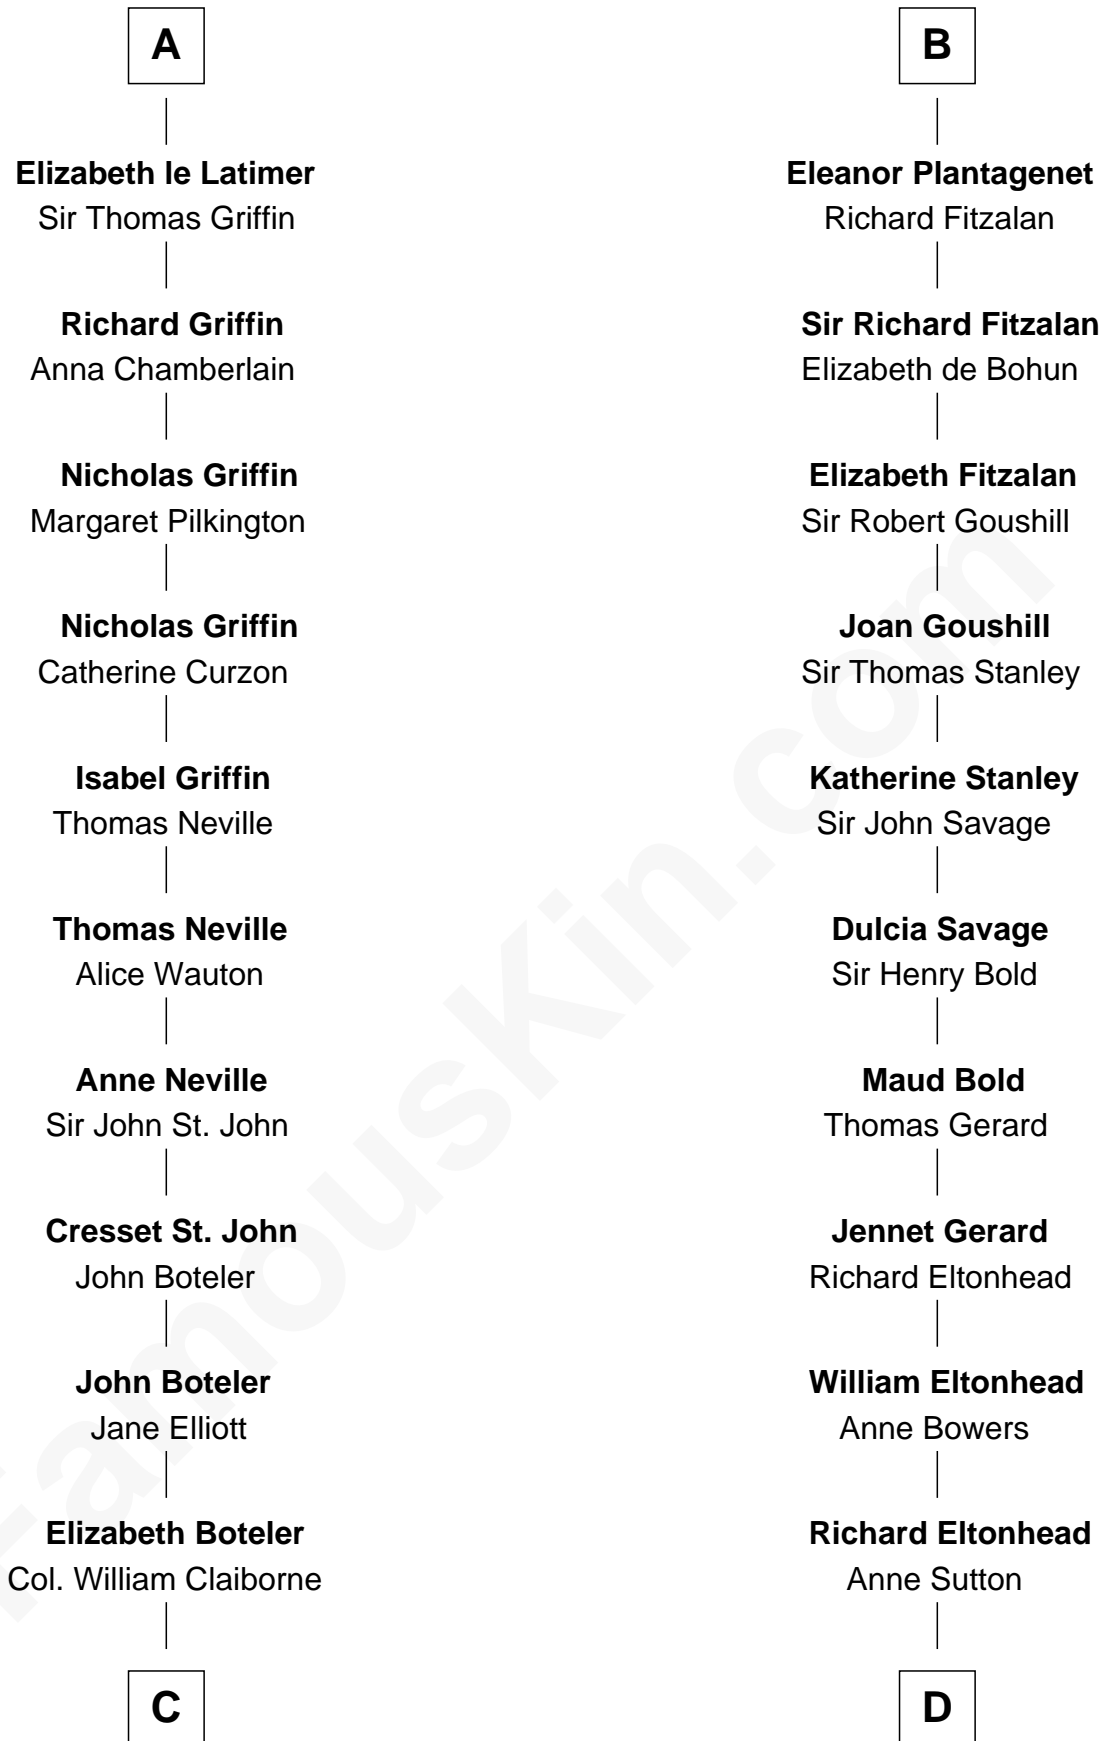

FamousKin.com
Relationship Chart of
William C. C. Claiborne
1st Governor of Louisiana

21st cousin of
Thomas Sim Lee
2nd and 7th Governor of Maryland

Roger de Tony
 Ida of Hainault

Sir Ralph de Tony
 Margaret Beaumont

Sir Ralph de Tony
 Margaret Beaumont

Ida de Tony
 Sir Roger le Bigod

Ida de Tony
 Sir Roger le Bigod

Margaret le Bigod
 Sir William de Hastings

Hugh le Bigod
 Maud Marshal

Sir Henry de Hastings
 Ada of Huntingdon

Isabel le Bigod
 Sir John FitzGeoffrey

Sir Henry de Hastings
 Joan de Cantilupe

Maud FitzJohn
 William de Beauchamp

Lora de Hastings
 Thomas Latimer

Isabella de Beauchamp
 Sir Patrick de Chaworth

Sir Warin le Latimer
 Catherine de la Warre

Maud de Chaworth
 Henry Plantagenet

A

B

C

Thomas Claiborne

Sarah Fenn

Thomas Claiborne

Ann Fox