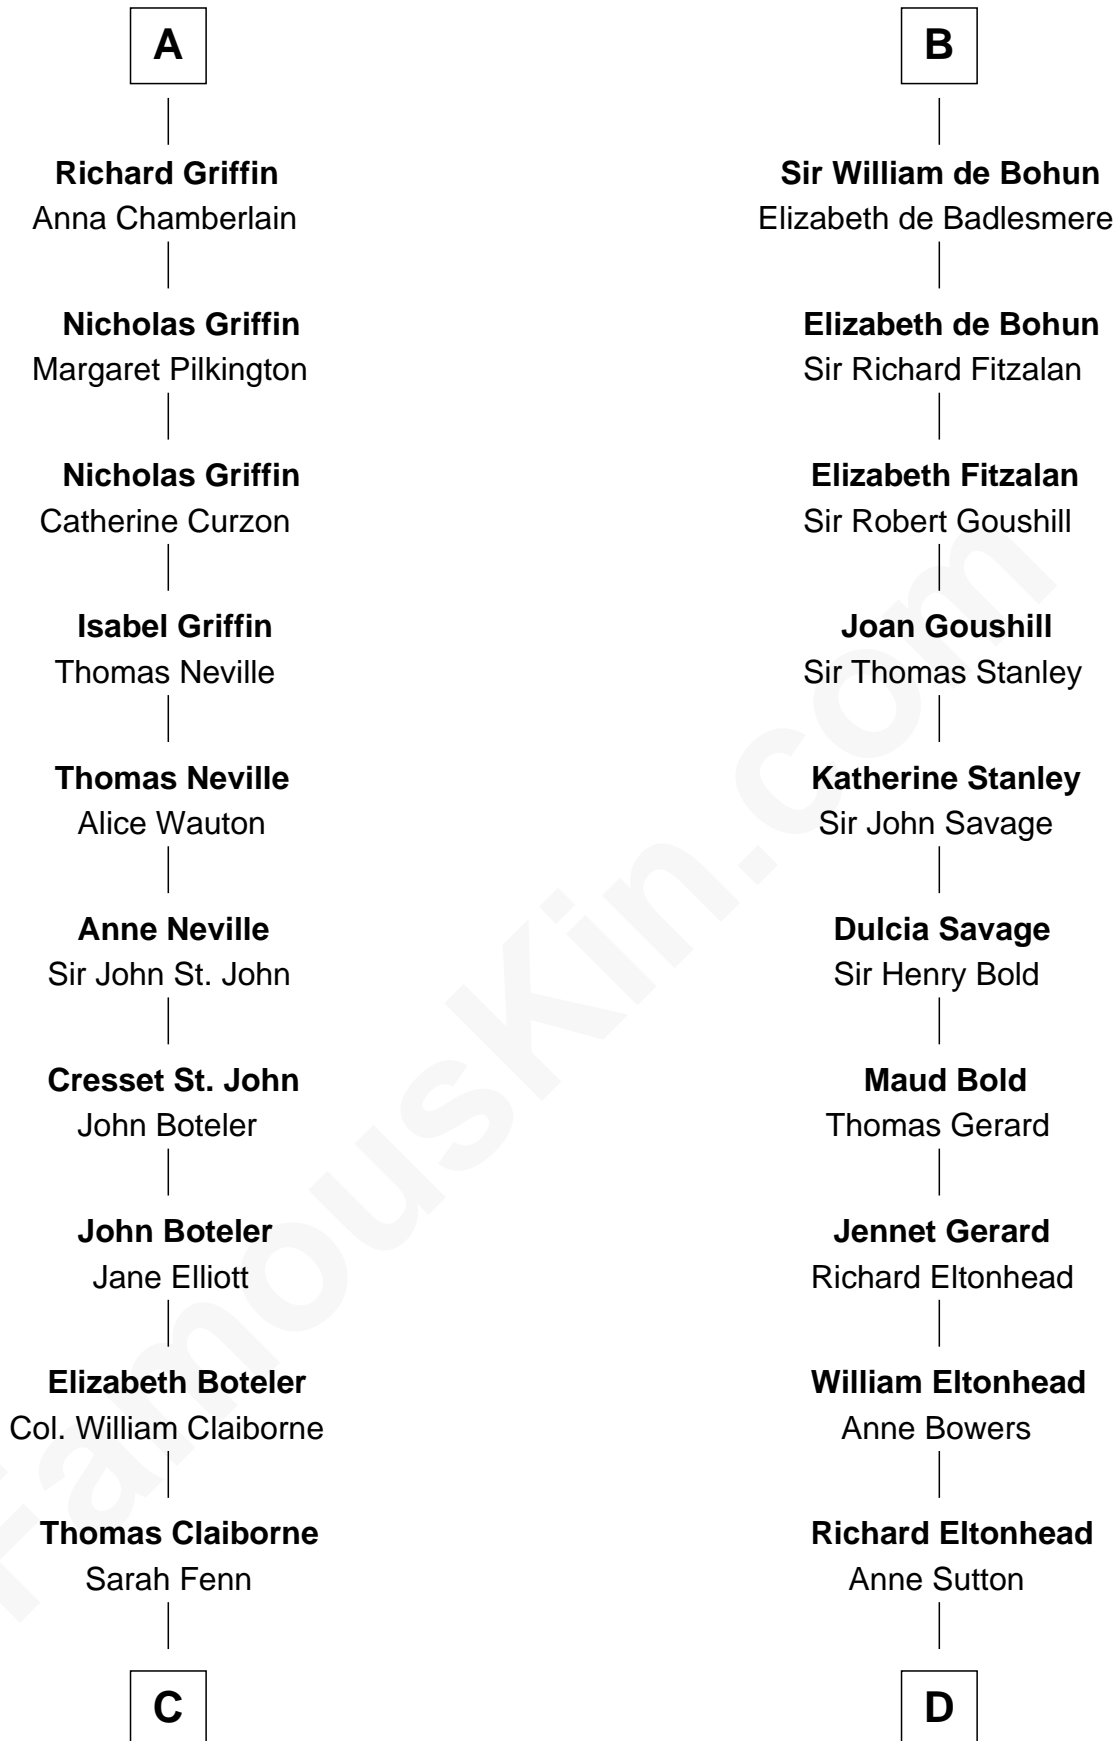

# FamousKin.com Relationship Chart of

**William C. C. Claiborne**

*1st Governor of Louisiana*

20th cousin 1 time removed of

**Thomas Sim Lee**

*2nd and 7th Governor of Maryland*

**David I, King of Scotland**

Maud of Northumberland

**C**

**Thomas Claiborne**

Ann Fox

**Nathaniel Claiborne**

Jane Cole

**William Claiborne**

Mary Leigh