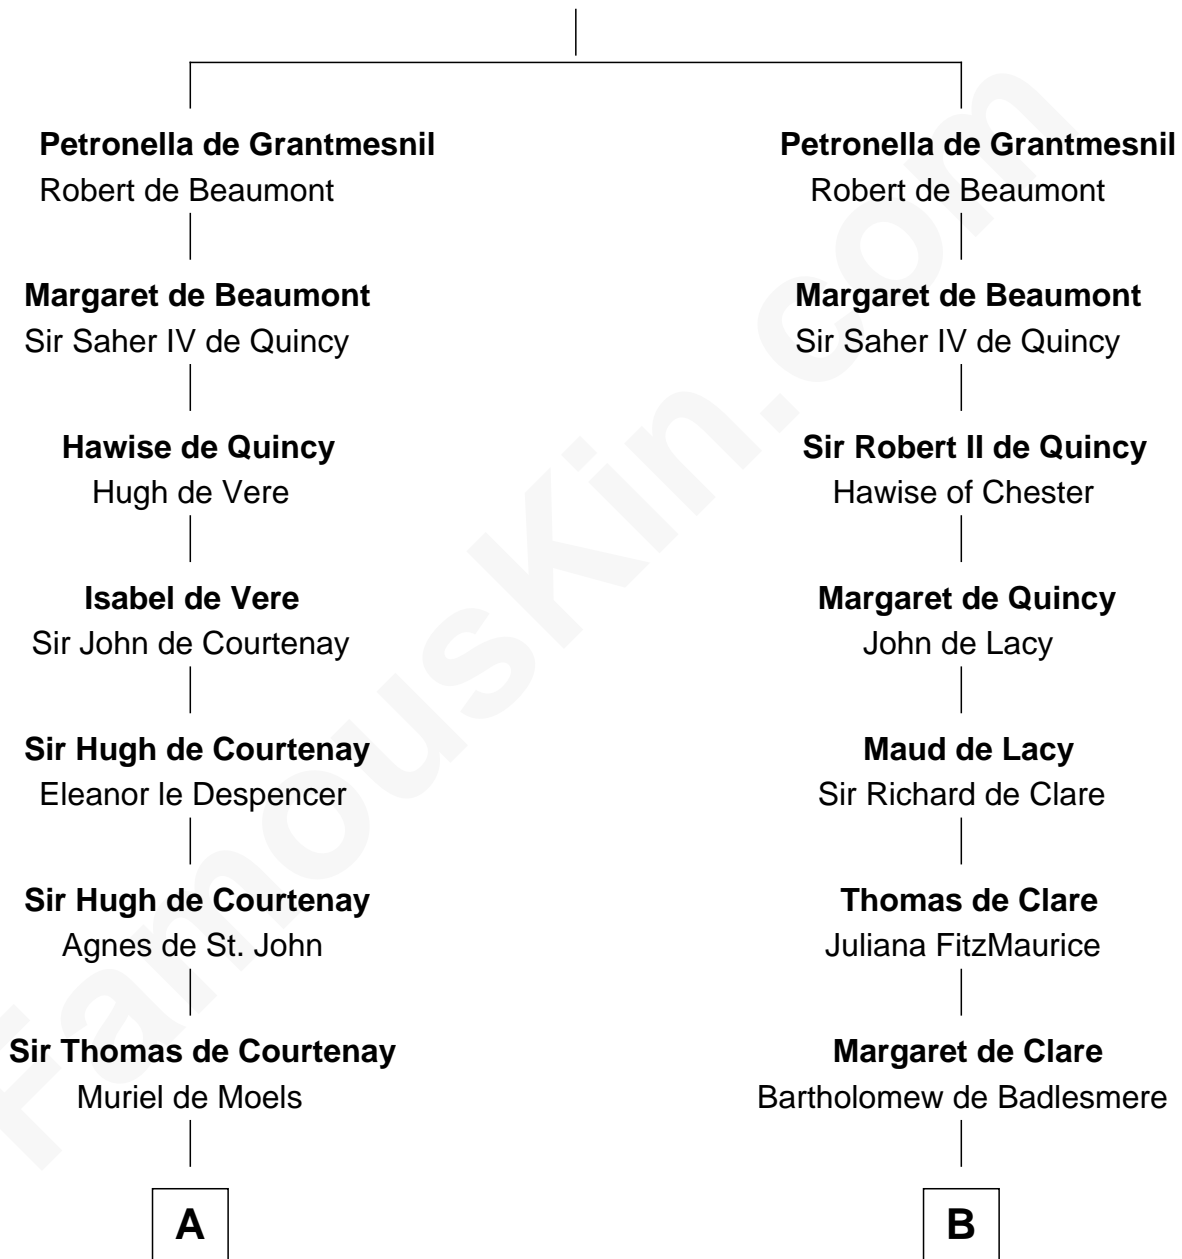

FamousKin.com
Relationship Chart of
William C. C. Claiborne
1st Governor of Louisiana

21st cousin of
Thomas Sim Lee
2nd and 7th Governor of Maryland

Hugh de Grantmesnil

C

Ann West

Henry Fox

Ann Fox

Thomas Claiborne

Nathaniel Claiborne

Jane Cole

William Claiborne

Mary Leigh

William C. C. Claiborne

1st Governor of Louisiana

D

Alice Eltonhead

2nd and 7th Governor of Maryland