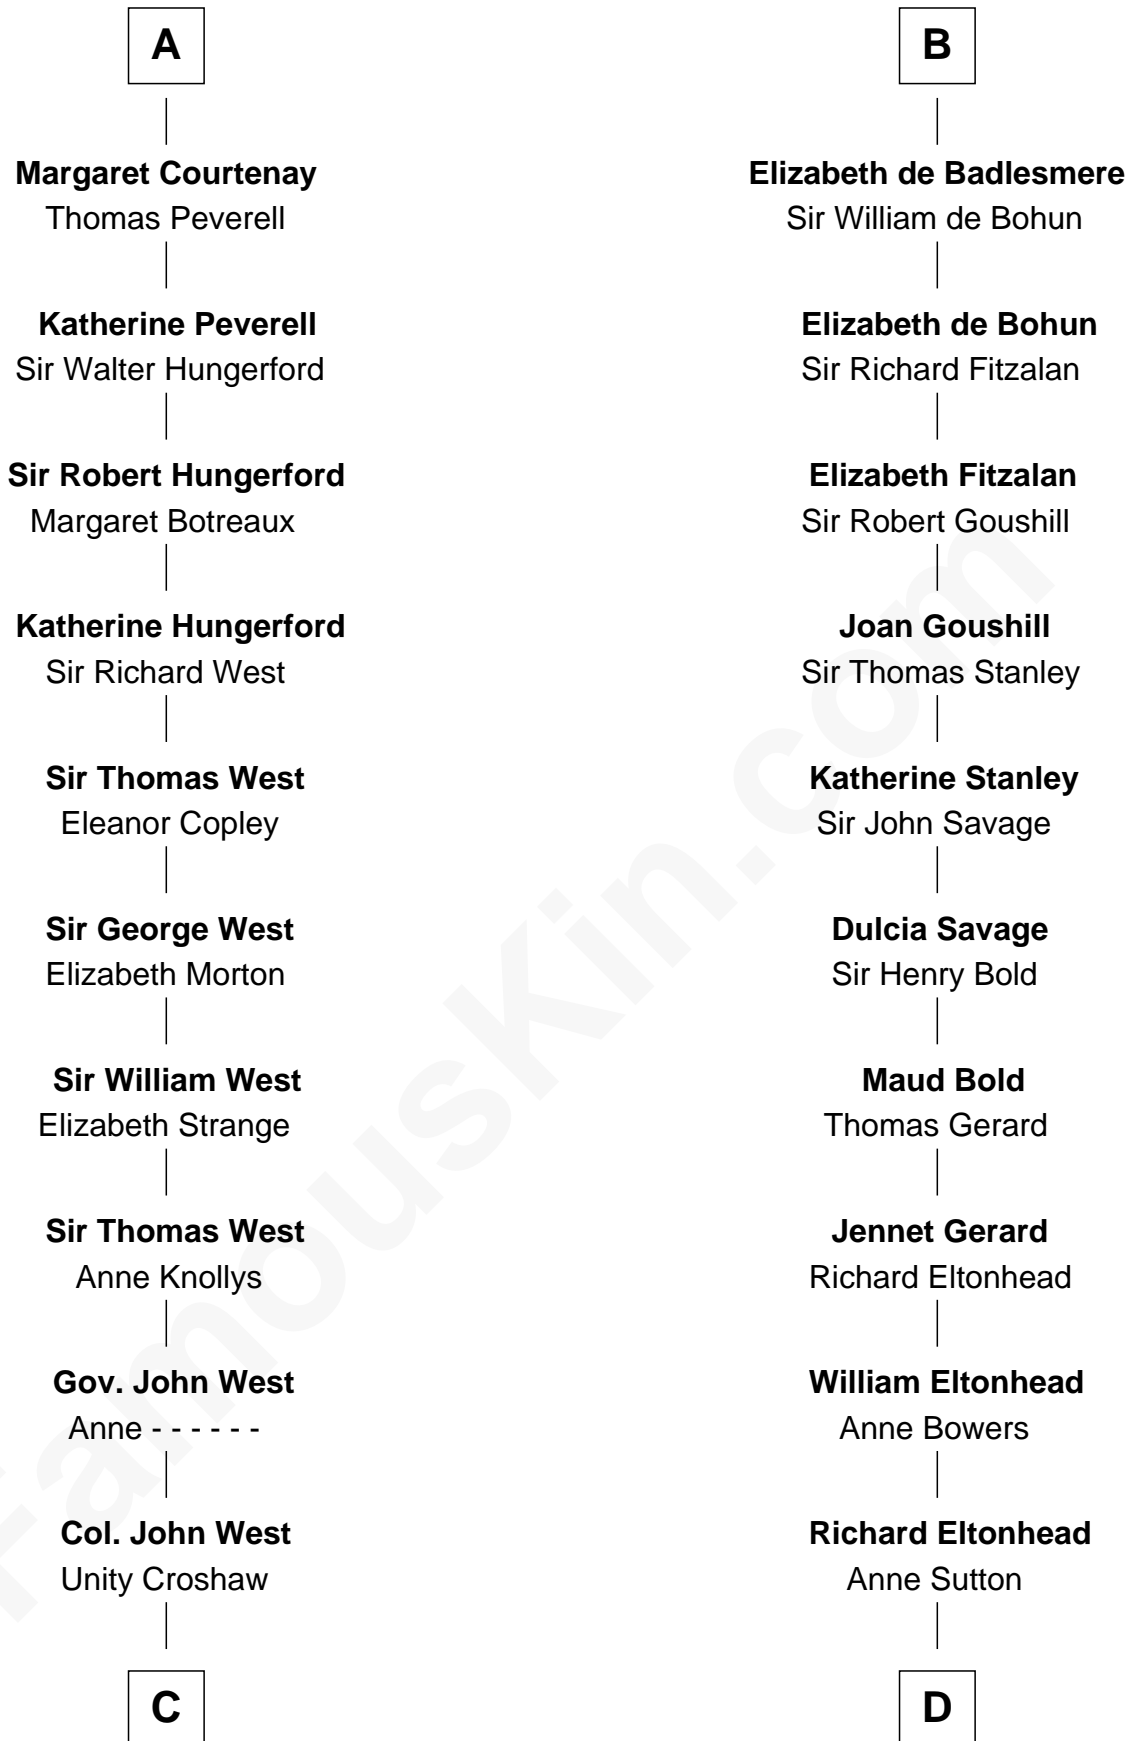

FamousKin.com
Relationship Chart of
William C. C. Claiborne
1st Governor of Louisiana

21st cousin of
Thomas Sim Lee
2nd and 7th Governor of Maryland

Hugh de Grantmesnil

C

Ann West

Henry Fox

Ann Fox

Thomas Claiborne