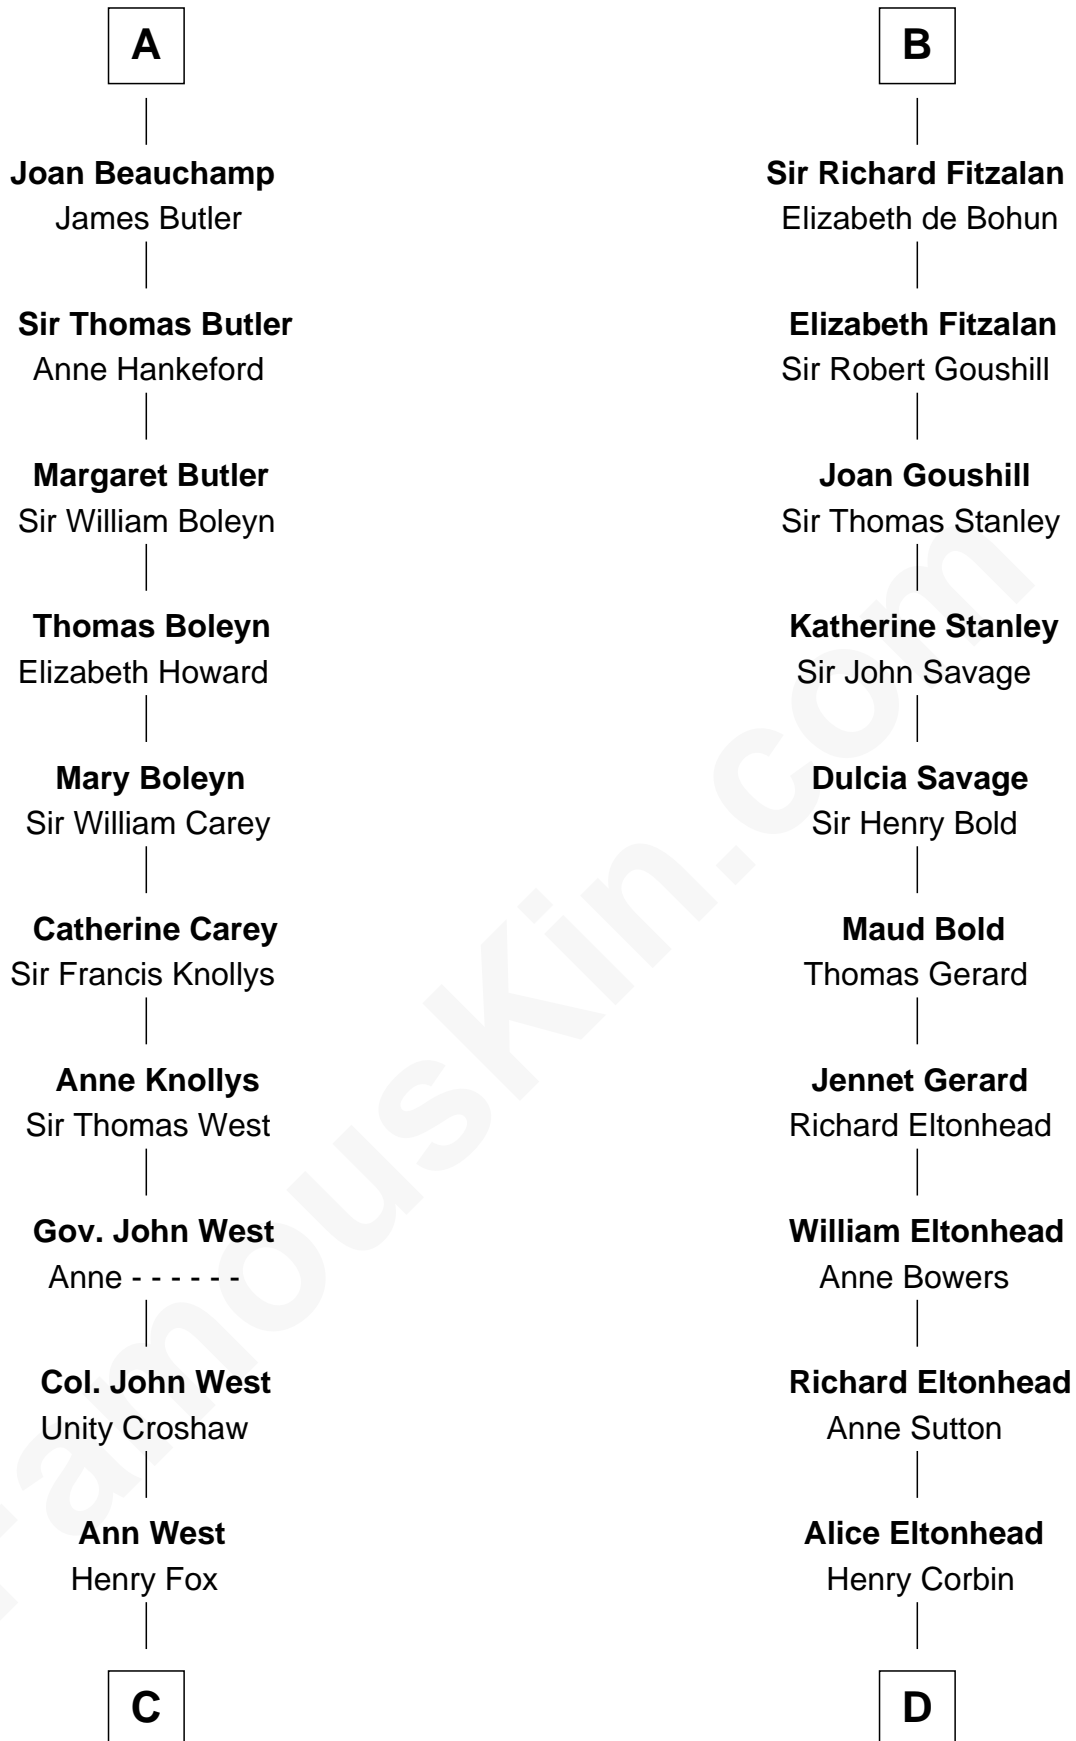

FamousKin.com
Relationship Chart of
William C. C. Claiborne
1st Governor of Louisiana

20th cousin of

Thomas Sim Lee
2nd and 7th Governor of Maryland

Geoffrey de Mandeville
 Rohese de Vere

C

Ann Fox

Thomas Claiborne

Nathaniel Claiborne

Jane Cole

William Claiborne

Mary Leigh

William C. C. Claiborne

1st Governor of Louisiana

D

Laetitia Corbin