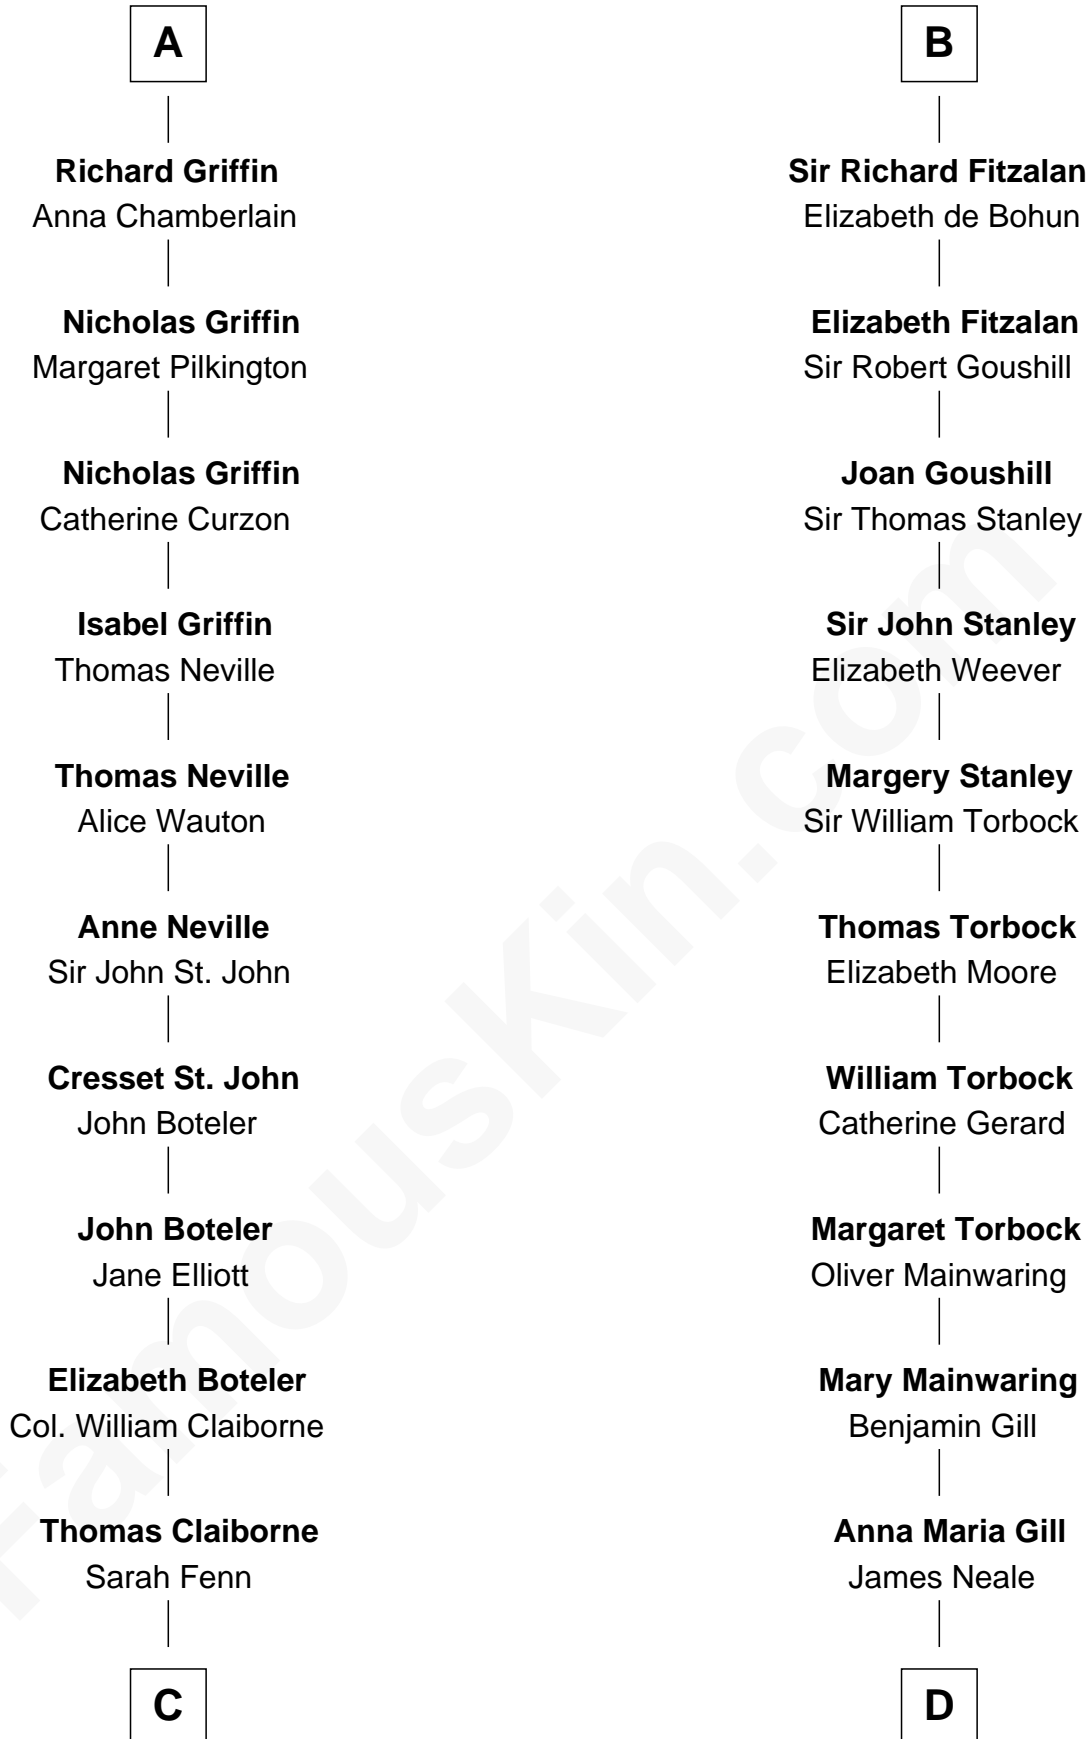

FamousKin.com
Relationship Chart of
William C. C. Claiborne
1st Governor of Louisiana

20th cousin 1 time removed of
Edward Lloyd V
13th Governor of Maryland

C

Thomas Claiborne

Ann Fox

Nathaniel Claiborne

Jane Cole

William Claiborne

Mary Leigh

William C. C. Claiborne

1st Governor of Louisiana

D

Henrietta Maria Neale

Col. Philemon Lloyd

Edward Lloyd