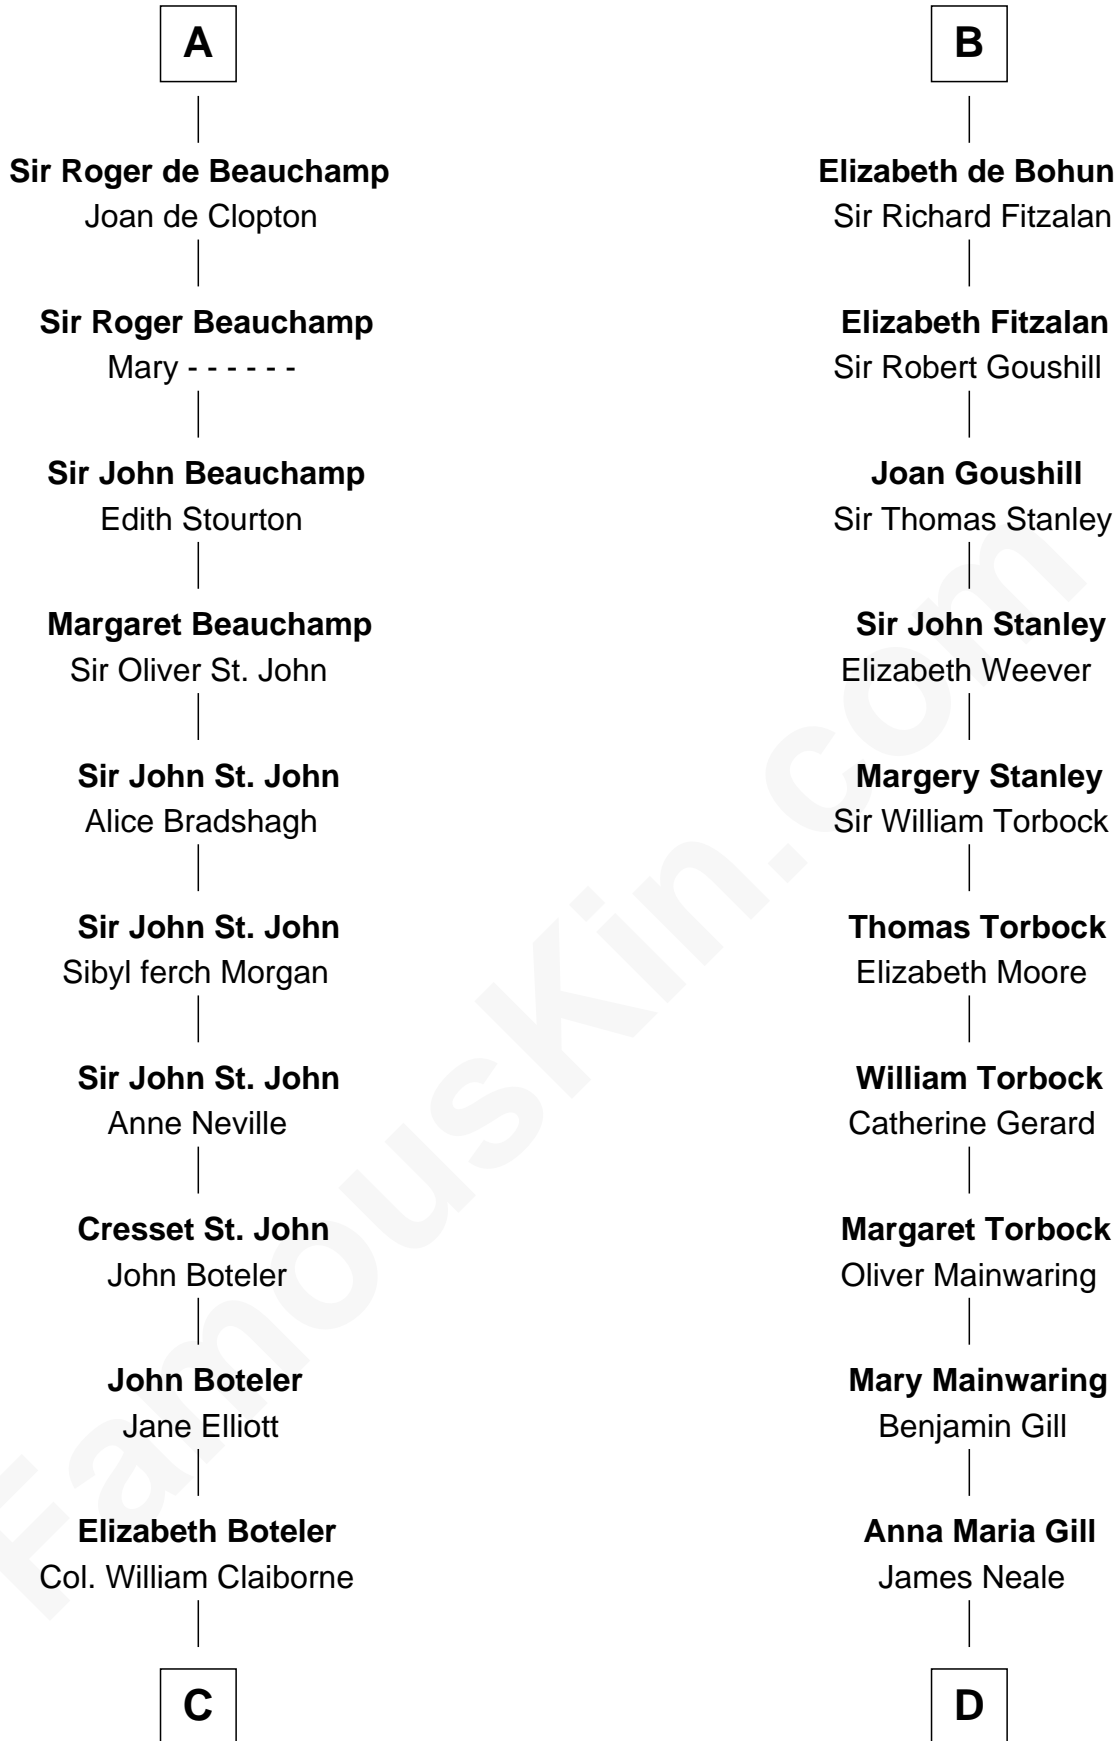

FamousKin.com Relationship Chart of

William C. C. Claiborne

1st Governor of Louisiana

21st cousin of

Edward Lloyd V

13th Governor of Maryland

Humphrey III de Bohun

Margaret of Hereford

Alice de Tony

Sir Walter de Beauchamp

Roger de Beauchamp

Sir Roger de Beauchamp

Sibyl de Pateshulle

A

Humphrey IV de Bohun

Margaret of Scotland

Humphrey de Bohun

Elizabeth Plantagenet

Sir William de Bohun

Elizabeth de Badlesmere

B

C

Thomas Claiborne

Sarah Fenn