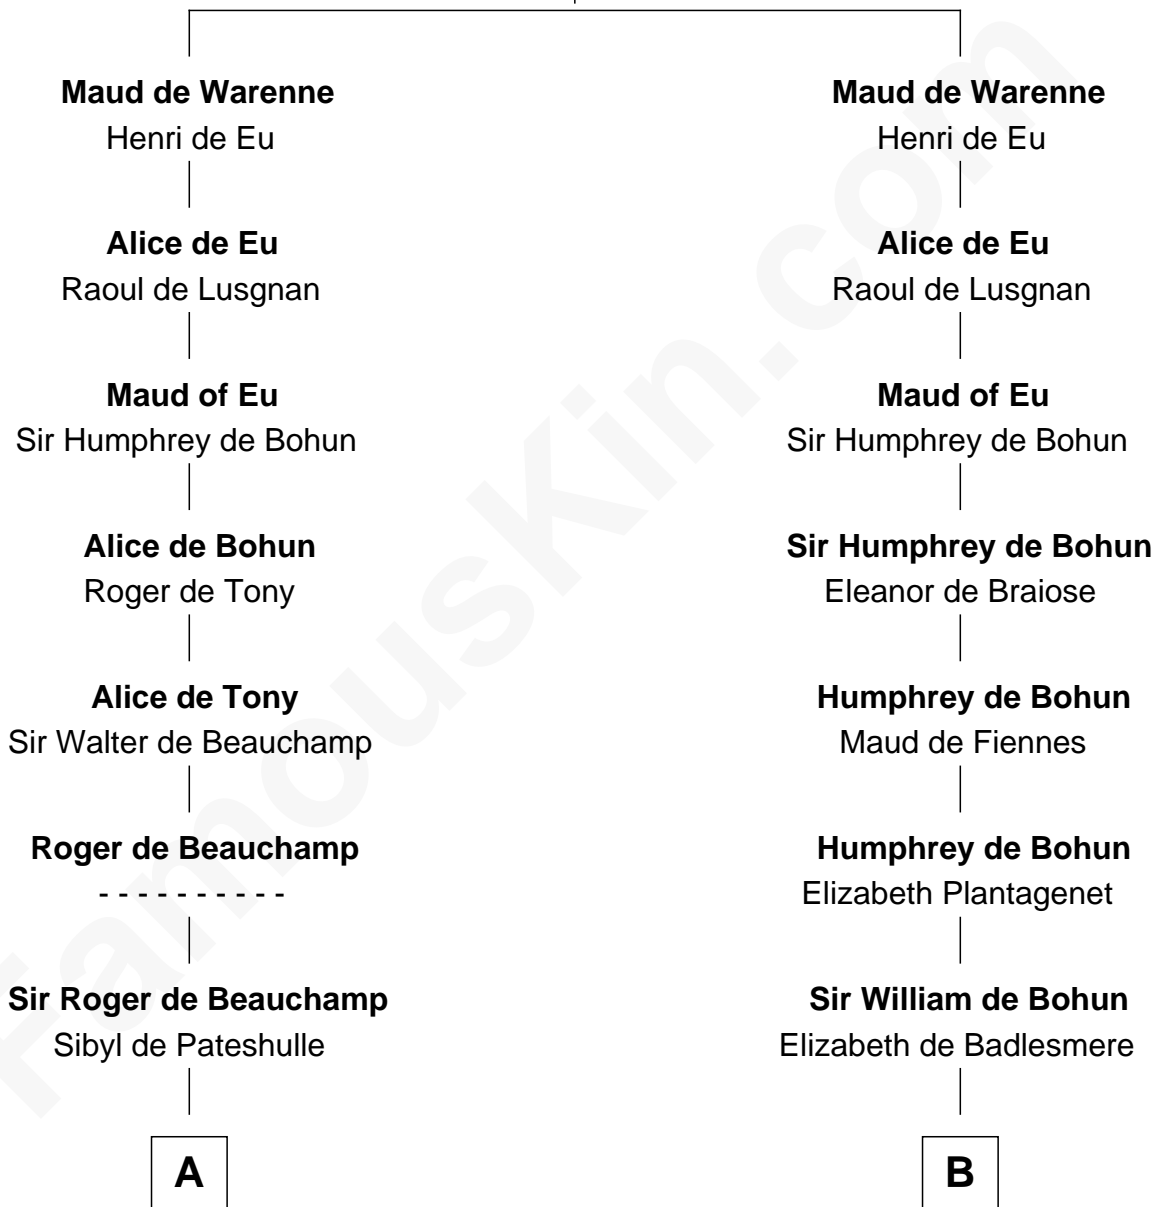

FamousKin.com Relationship Chart of

William C. C. Claiborne

1st Governor of Louisiana

21st cousin of

Edward Lloyd V

13th Governor of Maryland

Hamelin de Warenne

Isabel de Warenne

C

Thomas Claiborne

Sarah Fenn

Thomas Claiborne

Ann Fox

Nathaniel Claiborne

Jane Cole

William Claiborne