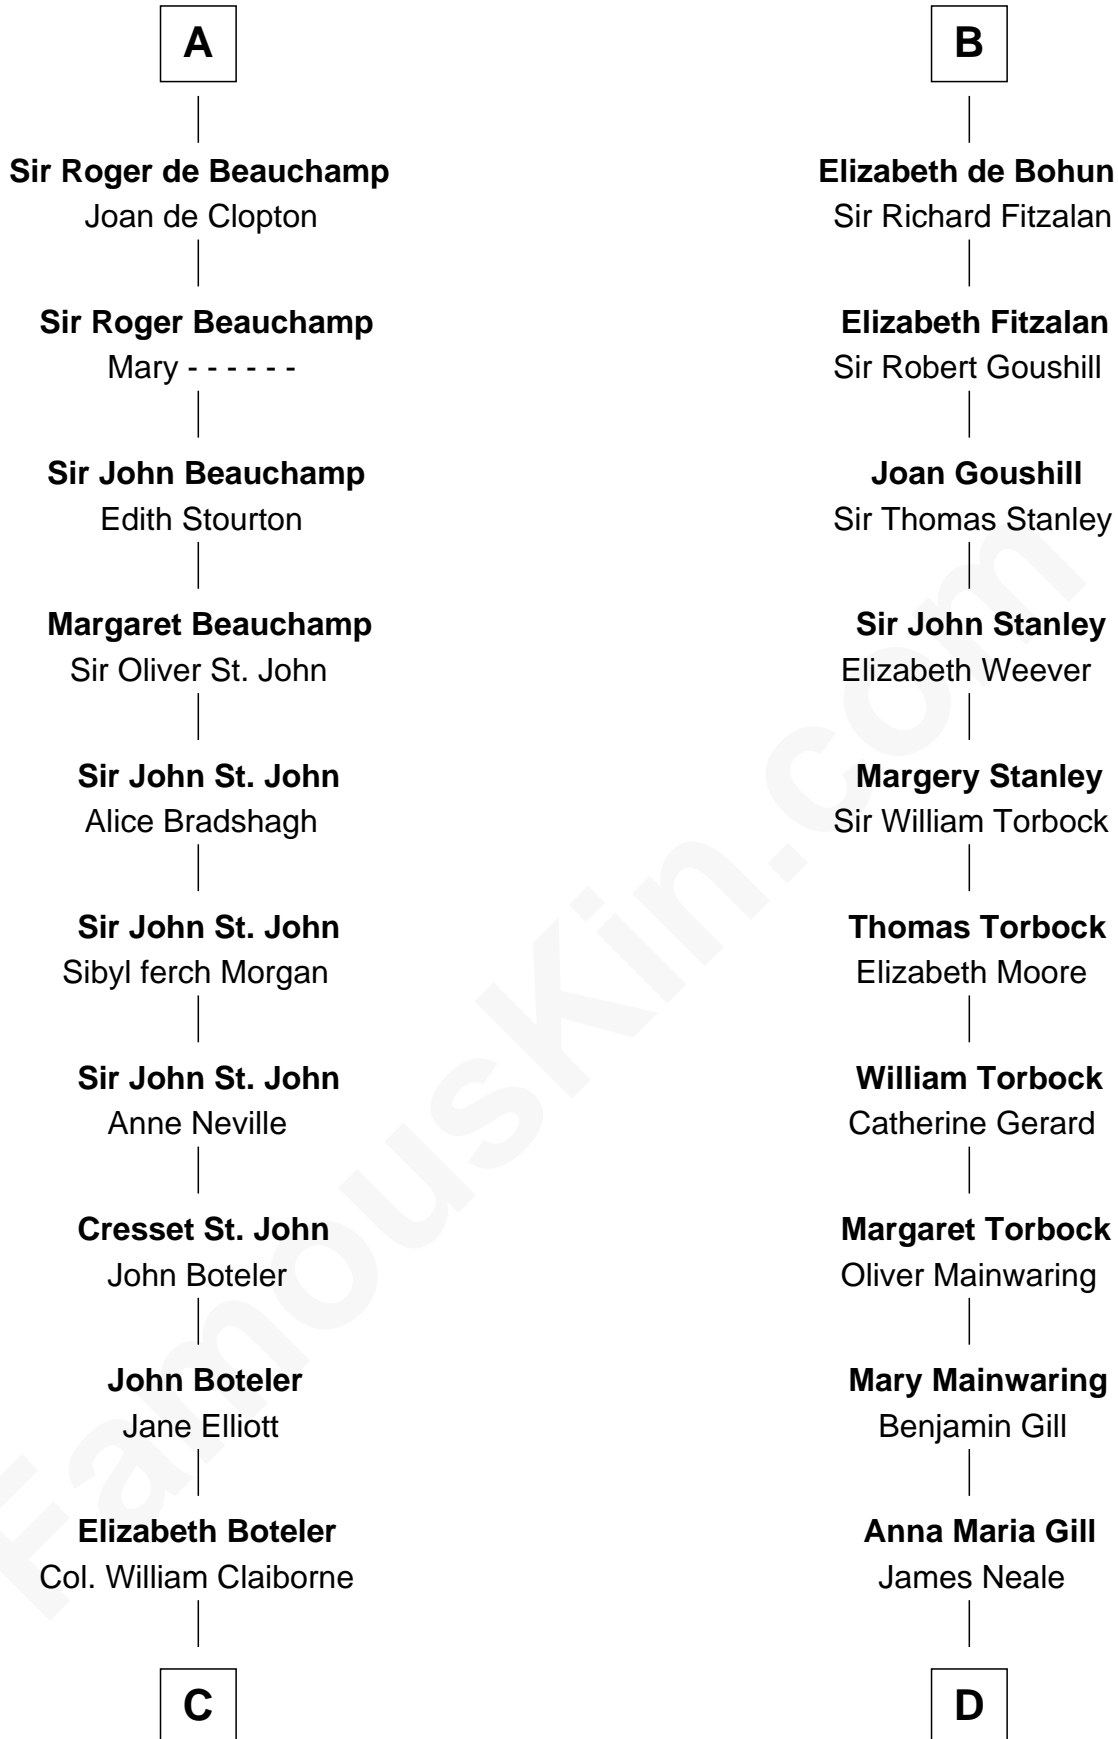

FamousKin.com Relationship Chart of

William C. C. Claiborne

1st Governor of Louisiana

21st cousin of

Edward Lloyd V

13th Governor of Maryland

Hamelin de Warenne

Isabel de Warenne