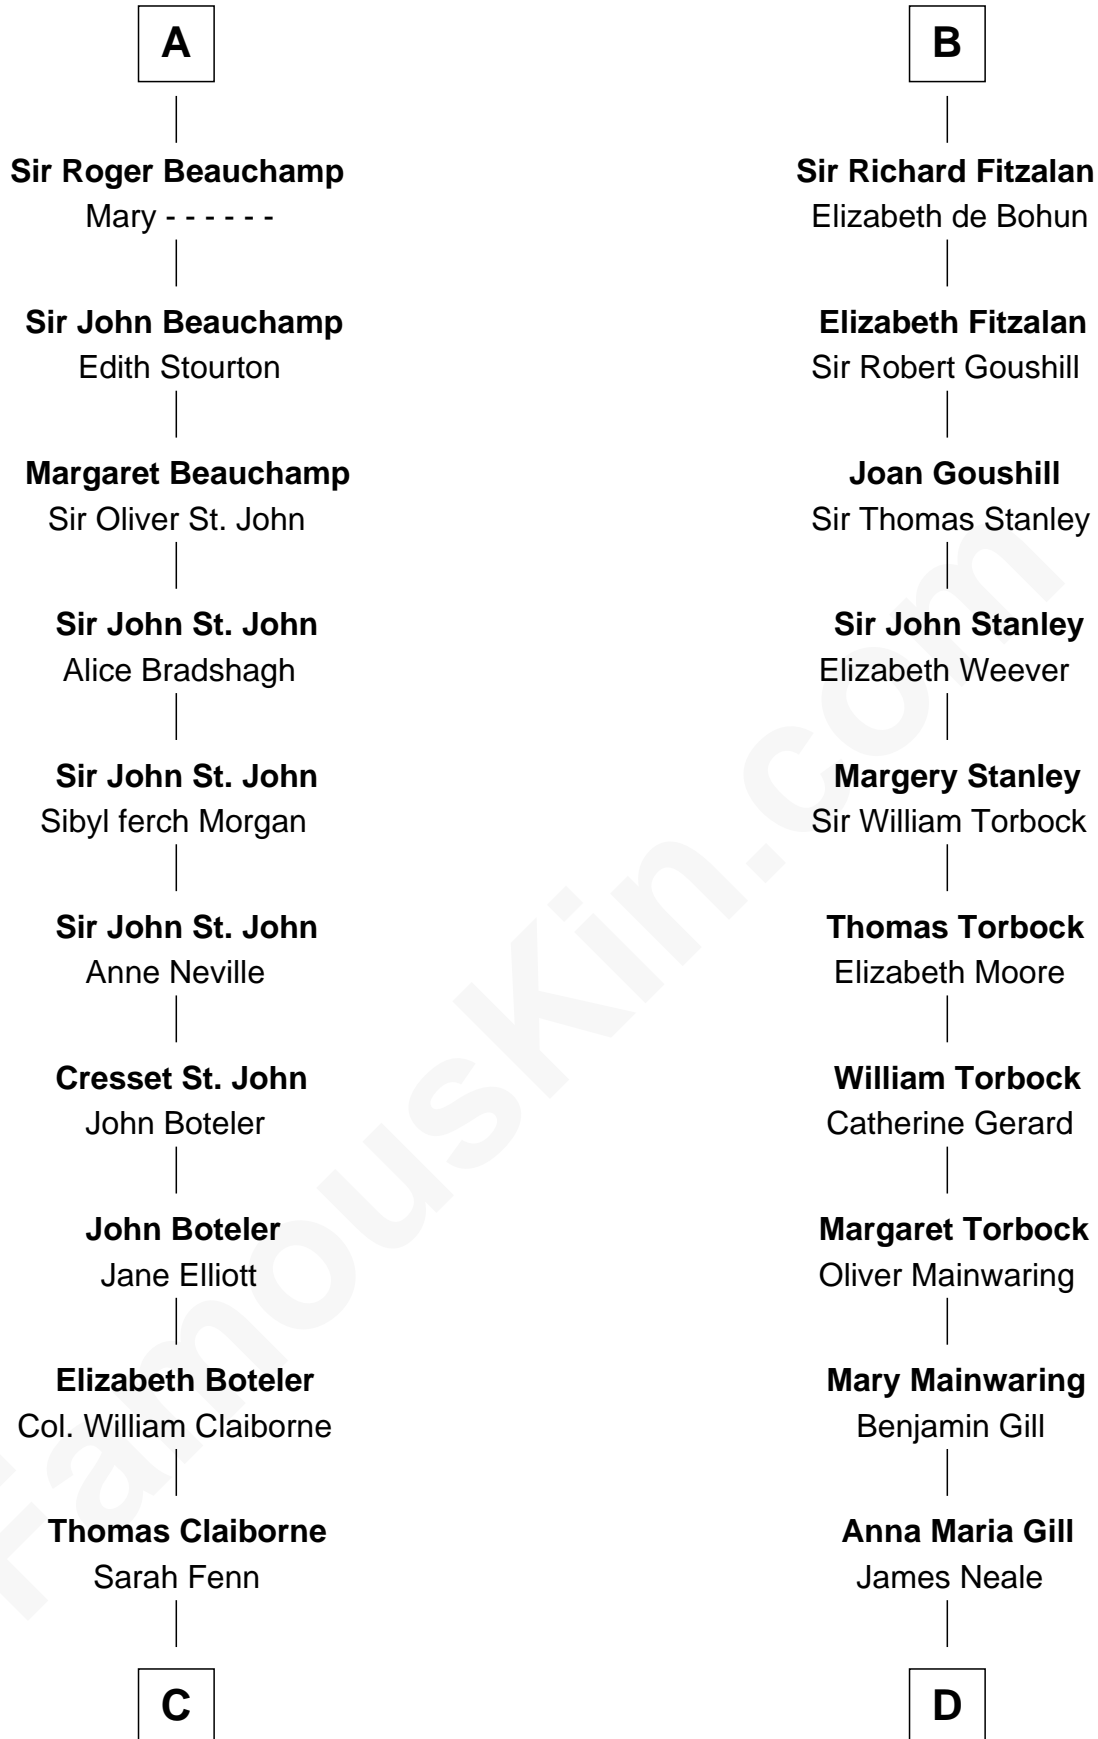

FamousKin.com Relationship Chart of

William C. C. Claiborne

1st Governor of Louisiana

20th cousin 1 time removed of

Edward Lloyd V

13th Governor of Maryland

William Mauduit

Isabel de St. Liz

C

Thomas Claiborne

Ann Fox

Nathaniel Claiborne

Jane Cole

William Claiborne

Mary Leigh

William C. C. Claiborne