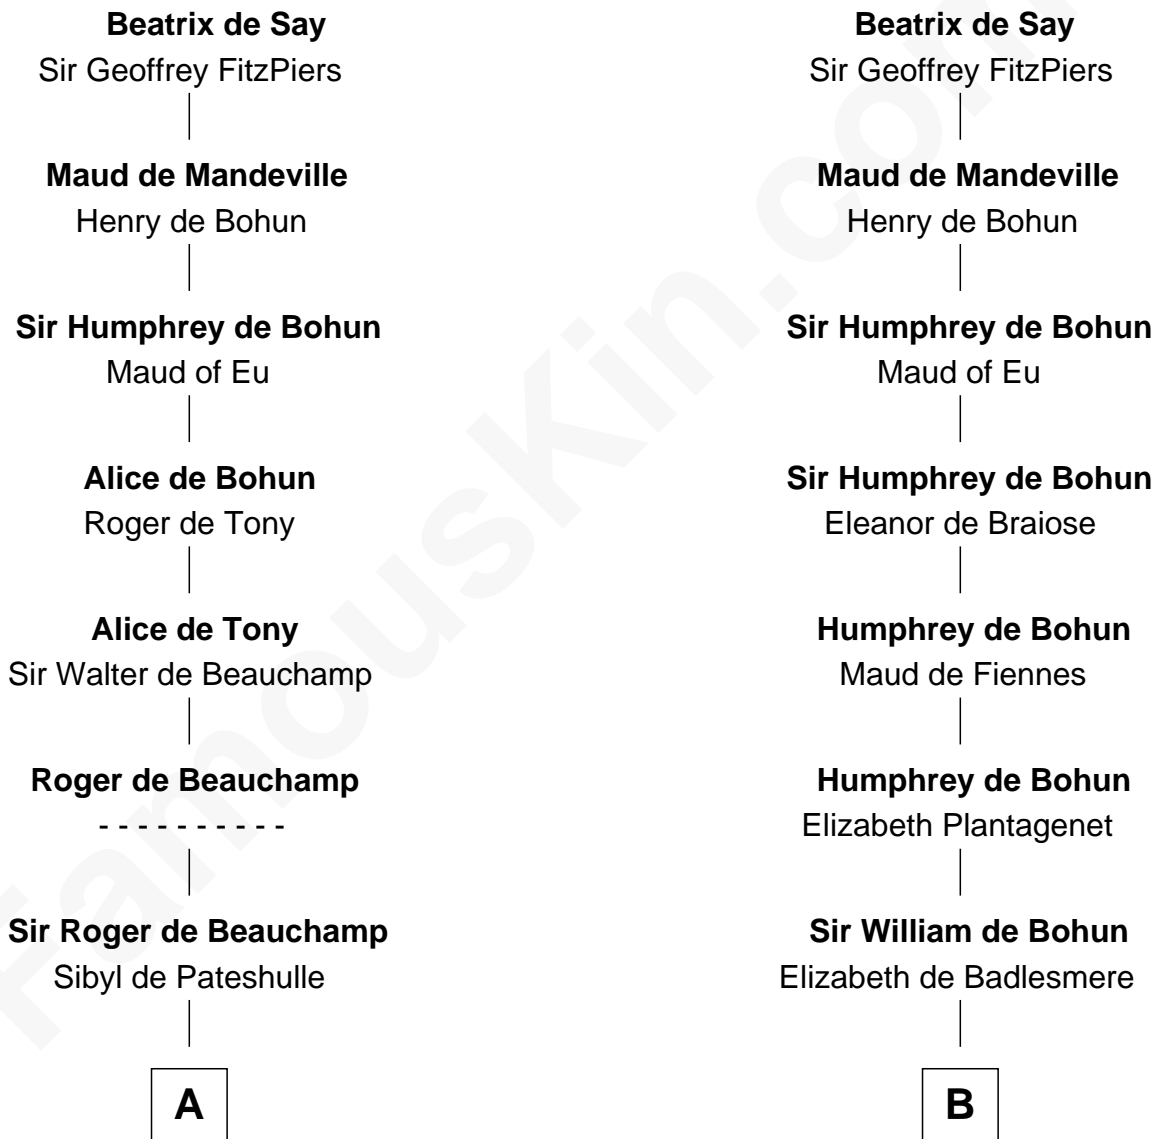

FamousKin.com Relationship Chart of

William C. C. Claiborne

1st Governor of Louisiana

21st cousin of

Edward Lloyd V

13th Governor of Maryland

William de Say

C

Thomas Claiborne

Sarah Fenn

Thomas Claiborne

Ann Fox

Nathaniel Claiborne

Jane Cole

William Claiborne

Mary Leigh

Anne Rousby

Col. Edward Lloyd

Elizabeth Tayloe

Edward Lloyd V

13th Governor of Maryland