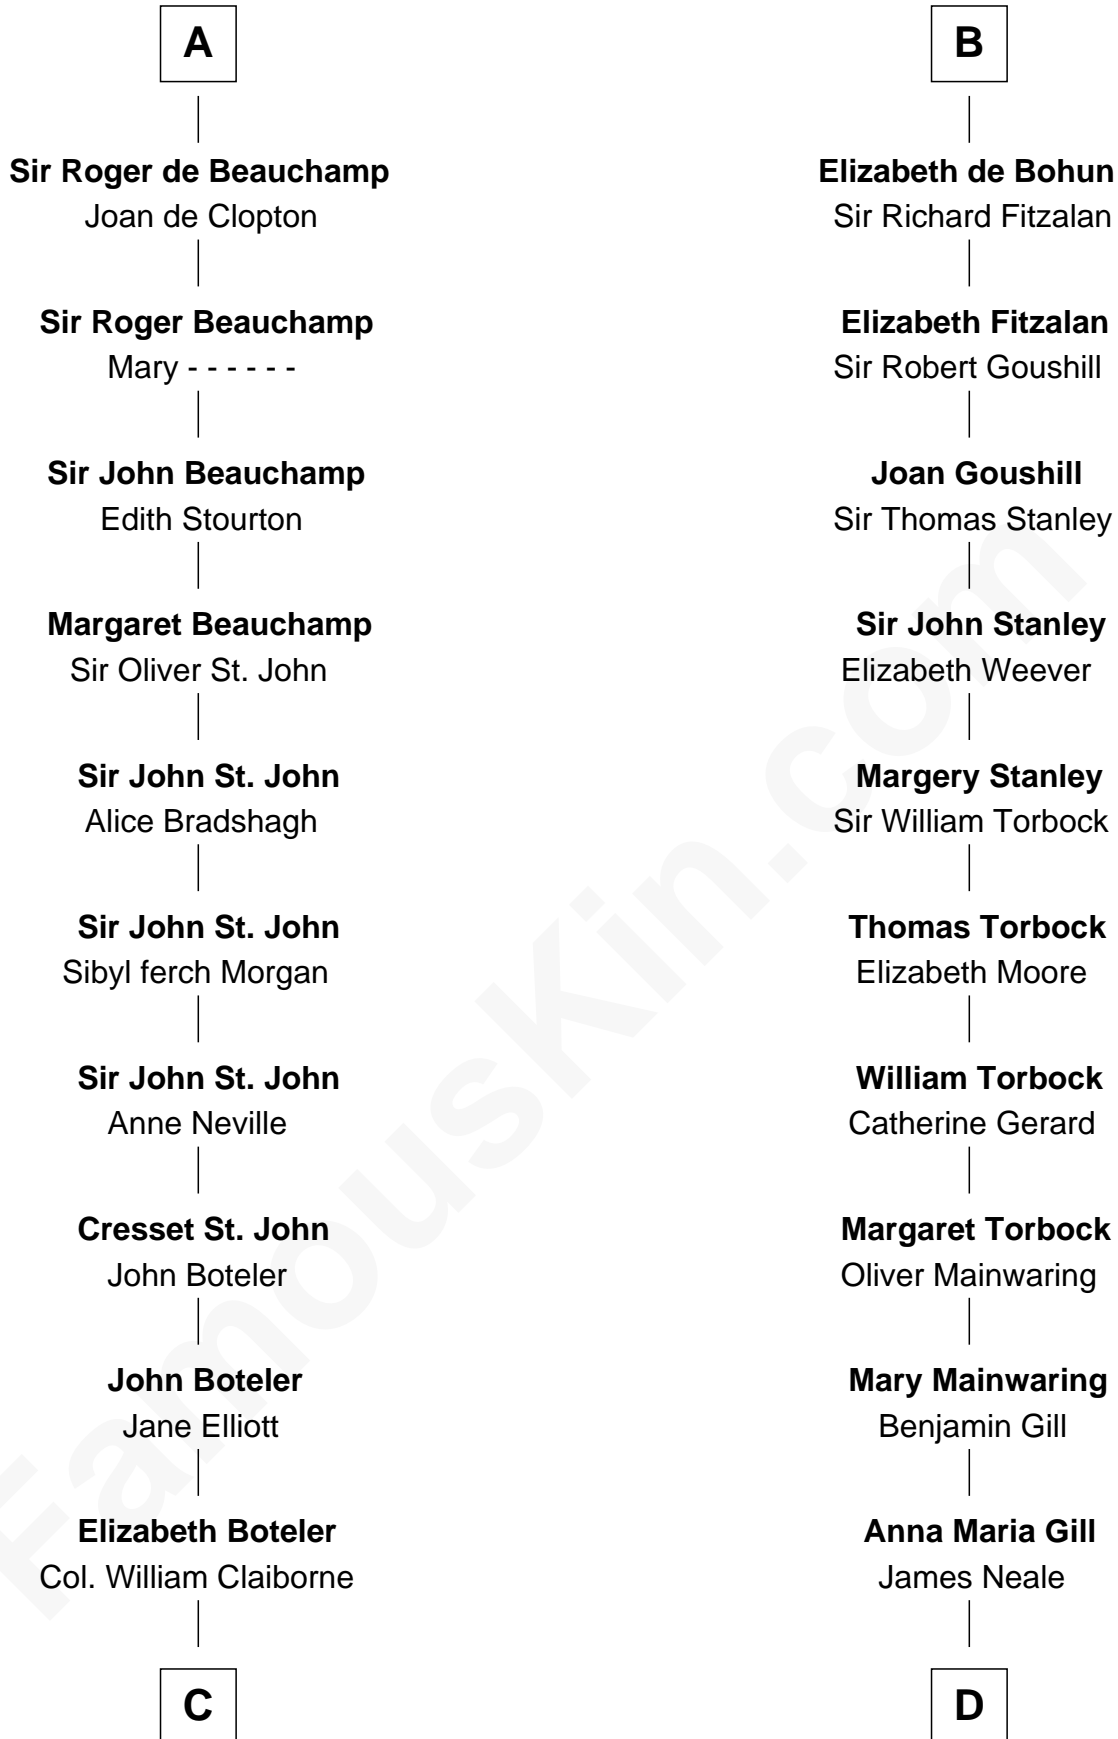

FamousKin.com Relationship Chart of

William C. C. Claiborne

1st Governor of Louisiana

21st cousin of

Edward Lloyd V

13th Governor of Maryland

William de Say

C

Thomas Claiborne

Sarah Fenn

Thomas Claiborne

Ann Fox

Nathaniel Claiborne

Jane Cole

William Claiborne

Mary Leigh