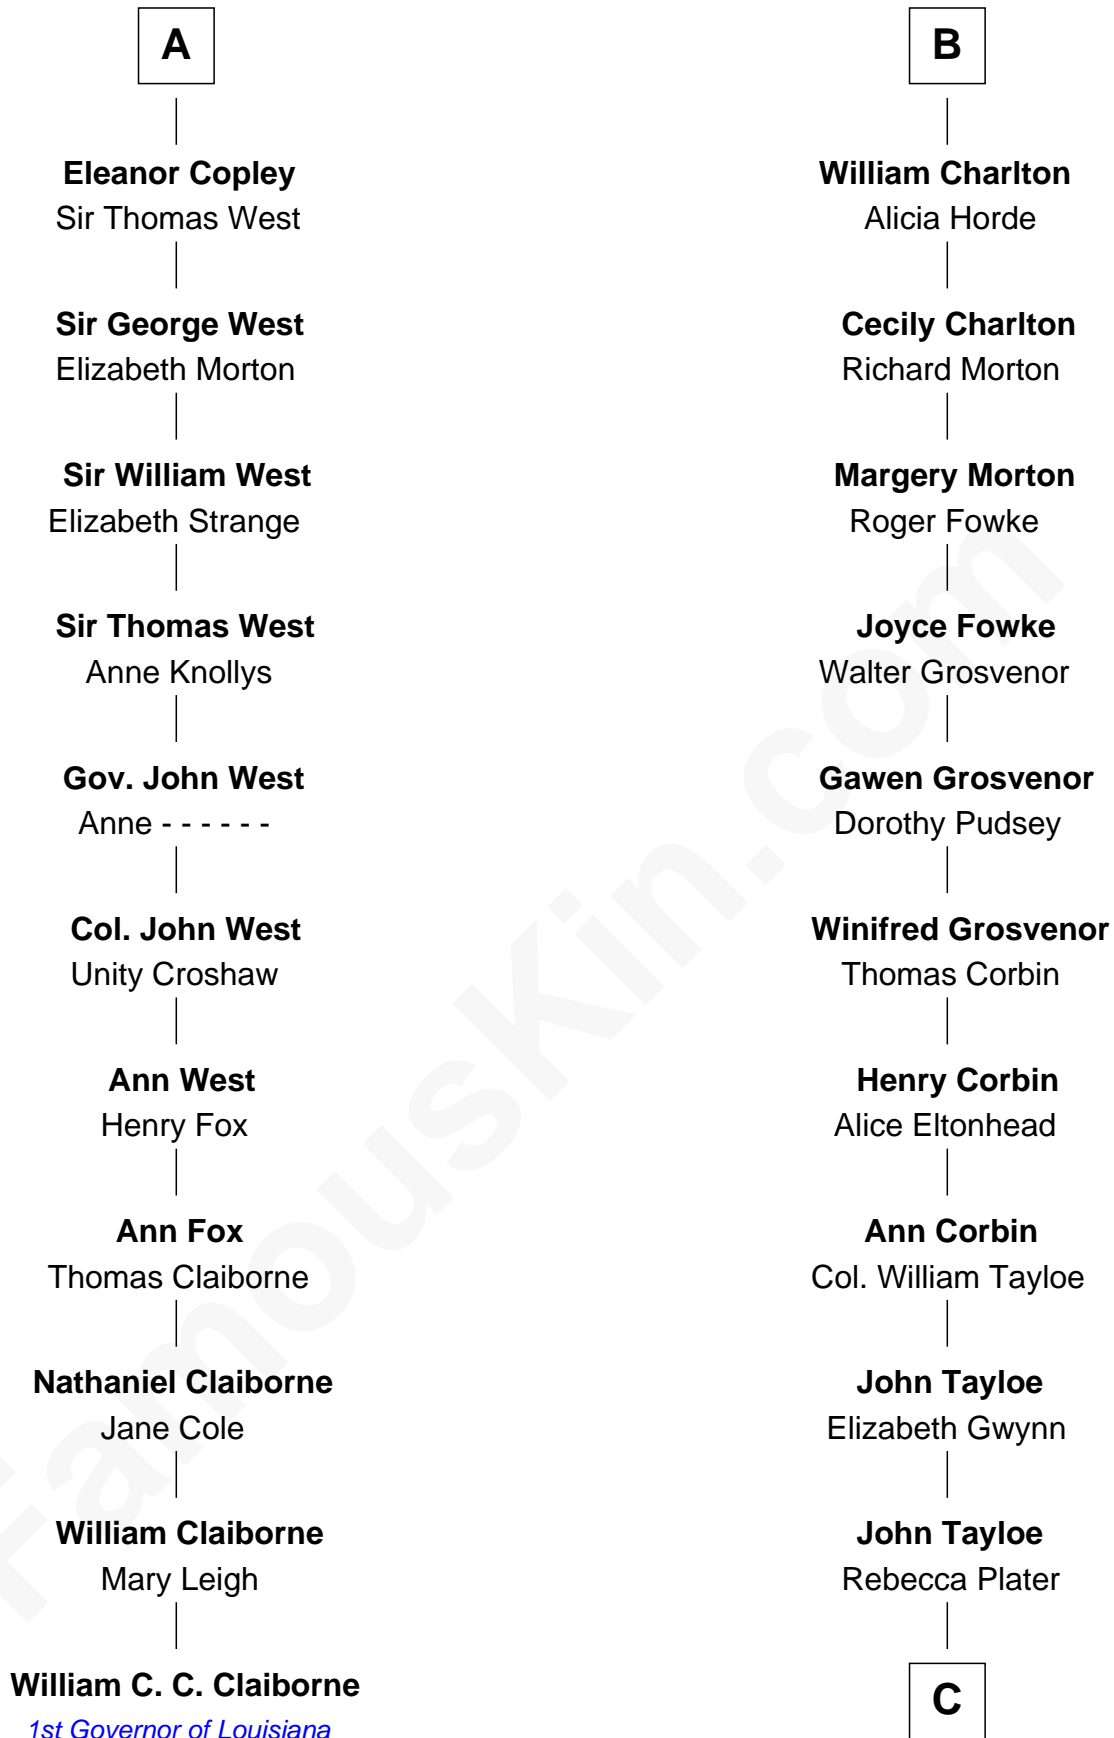

FamousKin.com Relationship Chart of

William C. C. Claiborne

1st Governor of Louisiana

17th cousin 1 time removed of

Edward Lloyd V

13th Governor of Maryland

Sir Roger de Somery

Nichole d'Aubenev

Joan de Somery

John IV le Strange

Hawise le Strange

Robert de Felton

Sir John de Felton

Sibyl - - - - -

Sir Thomas de Felton

Joan Walkfare

Eleanor de Felton

Sir Thomas Hoo

Sir Thomas Hoo

Eleanor de Welles

Anne Hoo

Sir Roger Copley

A

Maud de Somery

Margaret - - - - -

Mary Corbet

Robert Charlton

Richard Charlton

Elizabeth Mainwaring

B

C

Elizabeth Tayloe
Col. Edward Lloyd